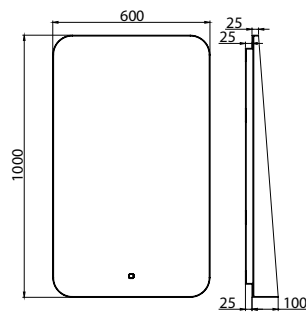

SES-5090D

SES-6010D

Features:

- Copper free mirror with safety film back
- LED color temperature changing 2700-6500K
- S.S frame in powder coating finish
- Heating pad
- Touch Switch
- IP44 rating

Item Code	Width	Height	Depth
SES-5090D	500	900	125
SES-6010D	600	1000	125