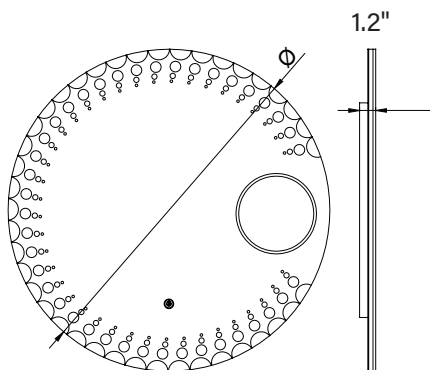

Features:

- Copper free mirror with safety film back
- LED color temperature changing 2700-6500K
- Acrylic diffused LED lighting
- Integrated magnifying mirror
- Heating pad
- Touch switch
- IP44 Rating

Item Code	Diameter	Depth
SES-8070R	23.6"	1.2"
SES-8080R	31.5"	1.2"
SES-9090R	35.4"	1.2"