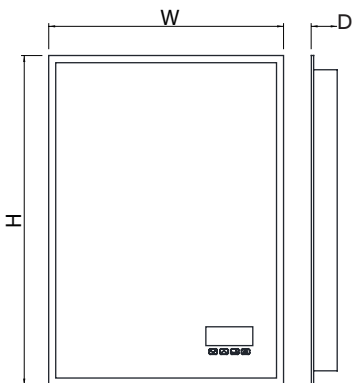

Item Code	Width	Height	Depth
SES-5070S-K	19.7"	27.6"	2.2"
SES-6080S-K	23.6"	31.5"	2.2"
SES-8060S-K	35.4"	27.6"	2.2"
SES-1260S-K	47.2"	23.6"	2.2"