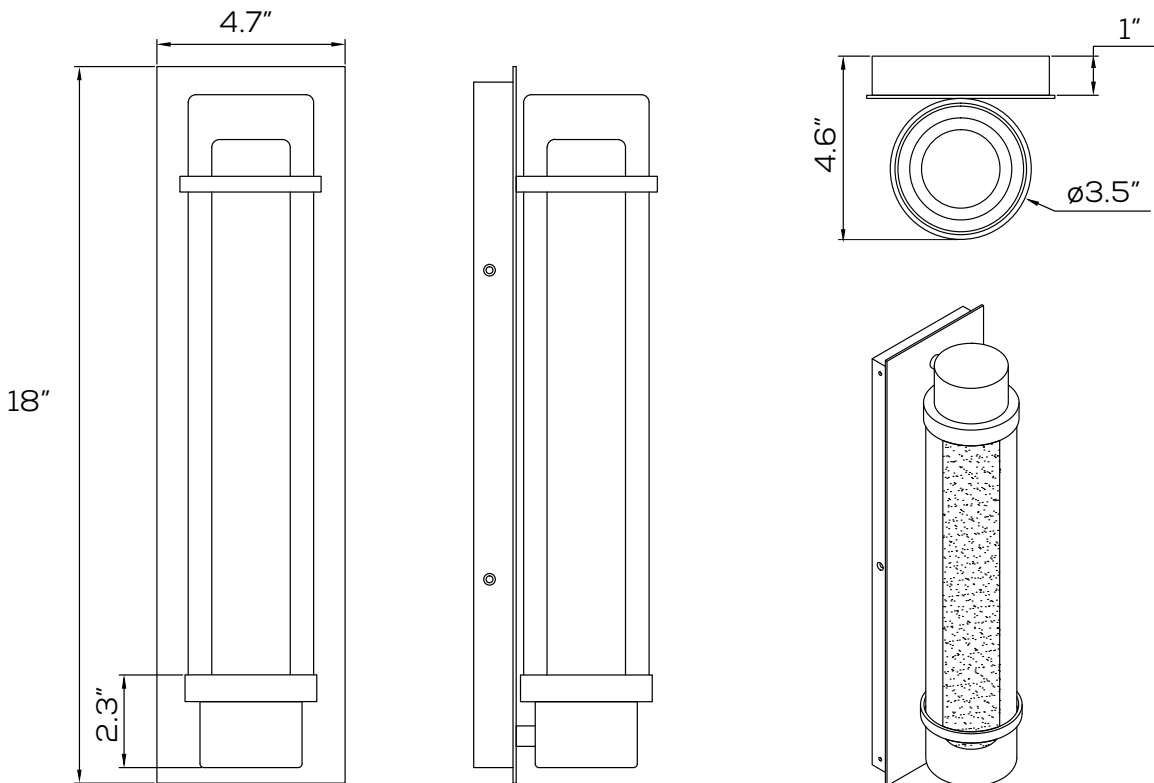

## PHOTOMETRICS:

X° Beam Angle: (Polar Candela Dist. )

Light Distance: (Illuminance at a Distance)

|        | Center Beam fc | Beam Width |        |
|--------|----------------|------------|--------|
| 1.7ft  | 13.4 fc        | 3.3 ft     | 1.2 ft |
| 3.3ft  | 3.56 fc        | 6.3 ft     | 2.3 ft |
| 5.0ft  | 1.55 fc        | 9.6 ft     | 3.5 ft |
| 6.7ft  | 0.86 fc        | 12.8 ft    | 4.7 ft |
| 8.3ft  | 0.56 fc        | 15.9 ft    | 5.8 ft |
| 10.0ft | 0.39 fc        | 19.1 ft    | 7.0 ft |

## DIMENSIONS: