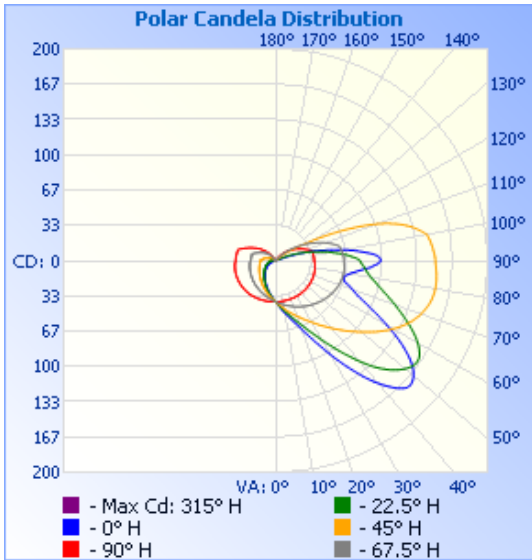

## PHOTOMETRICS:

X° Beam Angle: (Polar Candela Dist. )

Light Distance: (Illuminance at a Distance)

|        | Center Beam fc | Beam Width |        |
|--------|----------------|------------|--------|
| 1.7ft  | 13.4 fc        | 3.3 ft     | 1.2 ft |
| 3.3ft  | 3.56 fc        | 6.3 ft     | 2.3 ft |
| 5.0ft  | 1.55 fc        | 9.6 ft     | 3.5 ft |
| 6.7ft  | 0.86 fc        | 12.8 ft    | 4.7 ft |
| 8.3ft  | 0.56 fc        | 15.9 ft    | 5.8 ft |
| 10.0ft | 0.39 fc        | 19.1 ft    | 7.0 ft |

■ Vert. Spread: 87.4°  
■ Horiz. Spread: 38.7°

## DIMENSIONS: