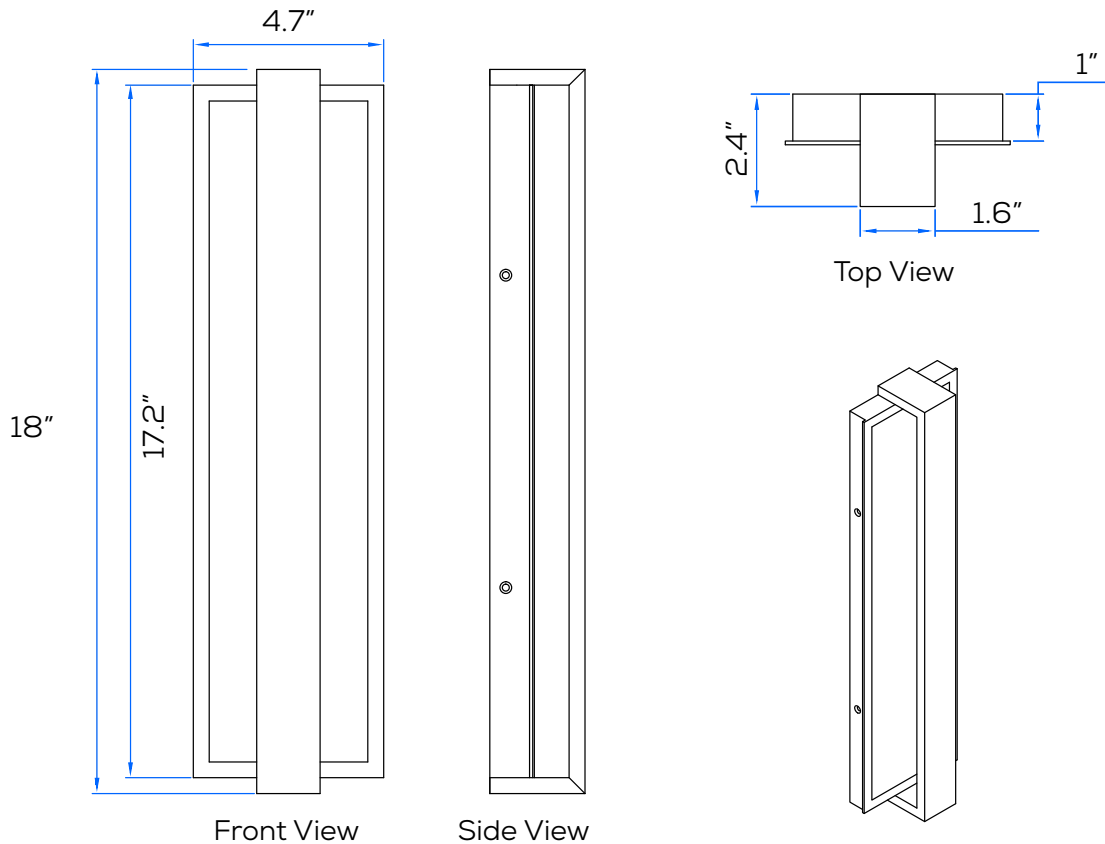

### PHOTOMETRICS:

X° Beam Angle: (Polar Candela Dist.)

Light Distance: (Illuminance at a Distance)

**Illuminance at a Distance**

	Center Beam fc	Beam Width	
1.7ft	155 fc	2.9 ft	1.1 ft
3.3ft	41.0 fc	5.5 ft	2.1 ft
5.0ft	17.9 fc	8.4 ft	3.1 ft
6.7ft	9.95 fc	11.2 ft	4.2 ft
8.3ft	6.49 fc	13.9 ft	5.2 ft
10.0ft	4.47 fc	16.8 ft	6.3 ft

■ Vert. Spread: 80.0°  
■ Horiz. Spread: 34.8°

### DIMENSIONS: