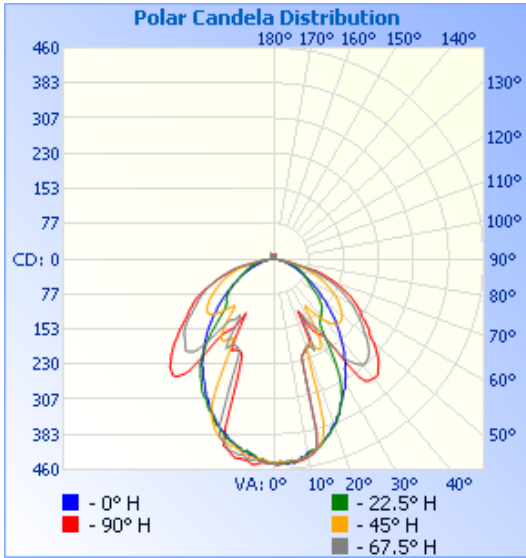

### PHOTOMETRICS:

X° Beam Angle: (Polar Candela Dist.)

Light Distance: (Illuminance at a Distance)

**Illuminance at a Distance**

	Center Beam fc	Beam Width	
1.7ft	155 fc	2.9 ft	1.1 ft
3.3ft	41.0 fc	5.5 ft	2.1 ft
5.0ft	17.9 fc	8.4 ft	3.1 ft
6.7ft	9.95 fc	11.2 ft	4.2 ft
8.3ft	6.49 fc	13.9 ft	5.2 ft
10.0ft	4.47 fc	16.8 ft	6.3 ft

■ Vert. Spread: 80.0°  
■ Horiz. Spread: 34.8°

### DIMENSIONS: