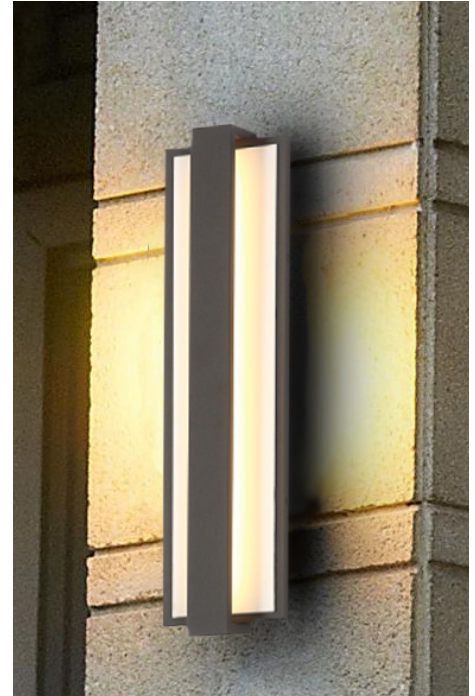

# WL221 | MOONLIGHT SERIES

Project: \_\_\_\_\_ Type: \_\_\_\_\_

Name: \_\_\_\_\_ Date: \_\_\_\_\_

<b>Size</b>	4.7" W x 18" H x 2.4" D	<b>Lumens</b>	448lm
<b>Watts</b>	13W	<b>CCT Tunable</b>	3000K - 4000K - 5000K
<b>Voltage</b>	120V	<b>IP Rating</b>	IP54
<b>Dimming</b>	TRIAC	<b>Materials</b>	Aluminum, Acrylic
<b>Beam Angle</b>	N/A	<b>Finish</b>	Black, Bronze
<b>CRI</b>	95	<b>Lens</b>	Frosted
<b>PF</b>	0.9	<b>Lifespan</b>	30,000 Hours

## OVERVIEW

**Tunable:** 3000K, 4000K, 5000K

**Applications:** IP54

**Efficacy:** 30-40lm/W

**Dimming:** TRIAC

**LED Type:** SMD 2835

**Driver:** BOE15K035040TDS2

**Operating Temp:** -40° to 104° F

## FEATURES

- Includes a CCT Tunable switch; easily select between three color temperatures
- Available in two finishes: black and bronze
- Protected from the elements with an IP54 rating making it suitable for rainy environments

The SARIN Moonlight Series features elegant, outdoor wall sconces that add functional lighting and brilliance to any area. Built with a sturdy metal frame with a black or bronze finish, this fixture features color temperature tuning and weather-resistant durability. This rectangular column-shaped wall light offers a consistent glow with a frosted, glass globe that provides a soft and rich lighting environment. The vertical, metal shade diverts the light to cause an aesthetically pleasing effect.