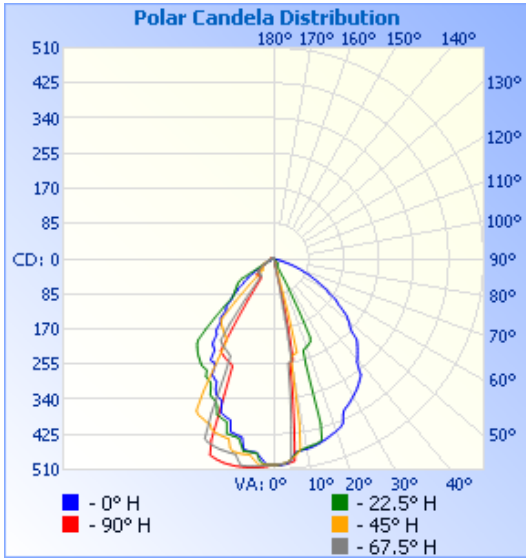

WL228

MOONLIGHT SERIES

Project: _____ Type: _____

Name: _____ Date: _____

PHOTOMETRICS:

X° Beam Angle: (Polar Candela Dist.)

Light Distance: (Illuminance at a Distance)

	Center Beam fc	Beam Width	
1.7ft	172 fc	3.1 ft	1.2 ft
3.3ft	45.7 fc	6.0 ft	2.4 ft
5.0ft	19.9 fc	9.1 ft	3.6 ft
6.7ft	11.1 fc	12.2 ft	4.9 ft
8.3ft	7.23 fc	15.1 ft	6.0 ft
10.0ft	4.98 fc	18.2 ft	7.3 ft

■ Vert. Spread: 84.7°
■ Horiz. Spread: 40.0°

DIMENSIONS:

Front View

Side View

Top View

WL228 | MOONLIGHT SERIES

Project: _____ Type: _____

Name: _____ Date: _____