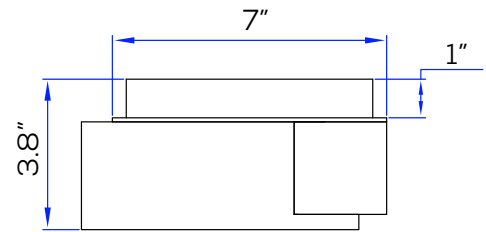

WL228

MOONLIGHT SERIES

Project: _____ Type: _____

Name: _____ Date: _____

PHOTOMETRICS:

X° Beam Angle: (Polar Candela Dist.)

Light Distance: (Illuminance at a Distance)

	Center Beam fc	Beam Width	
1.7ft	172 fc	3.1 ft	1.2 ft
3.3ft	45.7 fc	6.0 ft	2.4 ft
5.0ft	19.9 fc	9.1 ft	3.6 ft
6.7ft	11.1 fc	12.2 ft	4.9 ft
8.3ft	7.23 fc	15.1 ft	6.0 ft
10.0ft	4.98 fc	18.2 ft	7.3 ft

■ Vert. Spread: 84.7°
■ Horiz. Spread: 40.0°

DIMENSIONS:

Front View

Side View

Top View

WL228 | MOONLIGHT SERIES

Project: _____ Type: _____

Name: _____ Date: _____