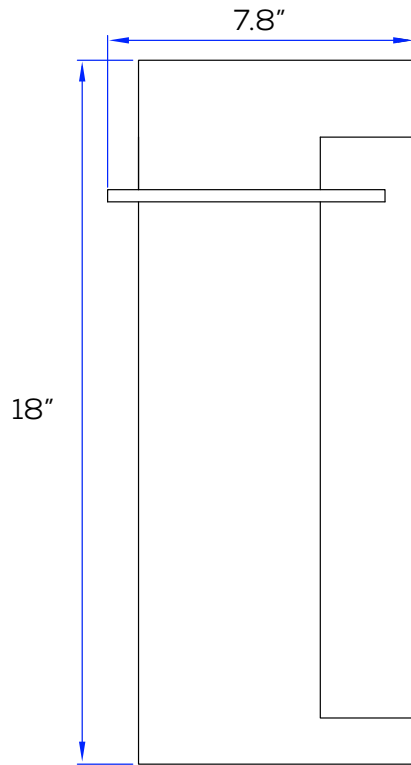

WL228 | MOONLIGHT SERIES

Project: _____ Type: _____

Name: _____ Date: _____

Size	7.8" W x 18" H x 3.8" D	Lumens	336lm
Watts	15W	CCT Tunable	3000K - 4000K - 5000K
Voltage	120V	IP Rating	IP54
Dimming	TRIAC	Materials	Aluminum, Acrylic
Beam Angle	N/A	Finish	Black, Bronze
CRI	95	Lens	Frosted
PF	0.9	Lifespan	30,000 Hours

WL228

MOONLIGHT SERIES

Project: _____ Type: _____

Name: _____ Date: _____

PHOTOMETRICS:

X° Beam Angle: (Polar Candela Dist.)

Light Distance: (Illuminance at a Distance)

	Center Beam fc	Beam Width	
1.7ft	172 fc	3.1 ft	1.2 ft
3.3ft	45.7 fc	6.0 ft	2.4 ft
5.0ft	19.9 fc	9.1 ft	3.6 ft
6.7ft	11.1 fc	12.2 ft	4.9 ft
8.3ft	7.23 fc	15.1 ft	6.0 ft
10.0ft	4.98 fc	18.2 ft	7.3 ft

■ Vert. Spread: 84.7°
■ Horiz. Spread: 40.0°

DIMENSIONS:

Front View

Side View

Top View

WL228 | MOONLIGHT SERIES

Project: _____ Type: _____

Name: _____ Date: _____