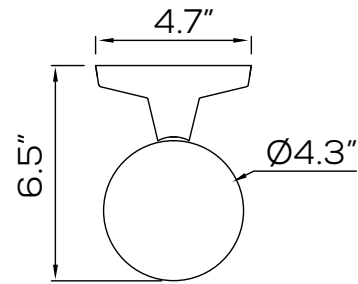

WL5302 | MOONLIGHT SERIES

Project: _____ Type: _____

Name: _____ Date: _____

Size	4.7" W x 18" H x 6.5" D	IP Rating	IP54
Watts	60W Max	Materials	Aluminum, Glass
Voltage	120V	Finish	Black, Bronze
Bulb Type	E26	Lens	Clear
Number of Sockets	2 Sockets	Lifespan	30,000 Hours

Common Stock Models:

Item #	Model #
11218	SES-WL5302-2C-BL
11226	SES-WL5302-2C-BR

DIMENSIONS:

Front View

Side View

Top View