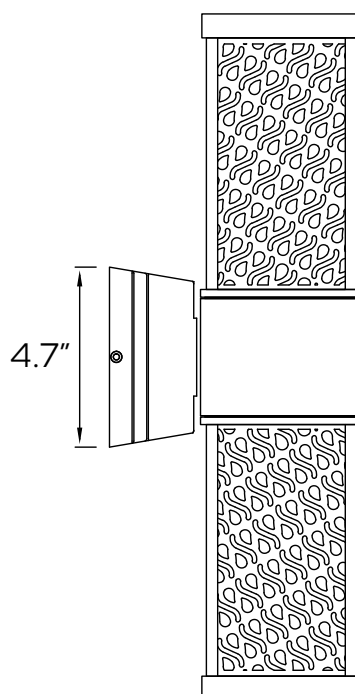

WL5302 | MOONLIGHT SERIES

Project: _____ Type: _____

Name: _____ Date: _____

Size	4.7" W x 18" H x 6.5" D	IP Rating	IP54
Watts	60W Max	Materials	Aluminum, Glass
Voltage	120V	Finish	Black, Bronze
Bulb Type	E26	Lens	Clear
Number of Sockets	2 Sockets	Lifespan	30,000 Hours

SES-WL5302-2C-BL
Example Model Number

SES - WL5302 - E26 - 60W - 120V

Quantity

Fixture

Bulb Type

Max Watts

Finish

Voltage

Common Stock Models:

Item #	Model #
11218	SES-WL5302-2C-BL
11226	SES-WL5302-2C-BR

DIMENSIONS:

Front View

Side View

Top View