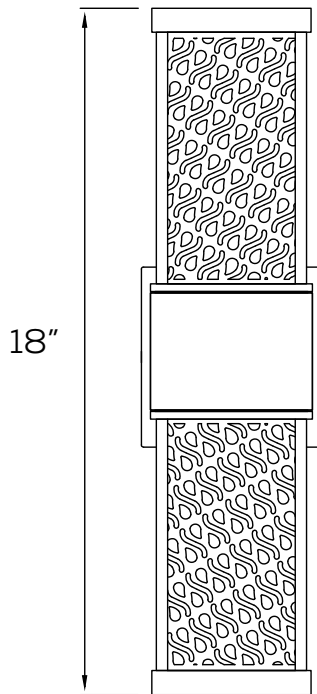

WL5302 | MOONLIGHT SERIES

Project: _____ Type: _____

Name: _____ Date: _____

Size	4.7" W x 18" H x 6.5" D	IP Rating	IP54
Watts	60W Max	Materials	Aluminum, Glass
Voltage	120V	Finish	Black, Bronze
Bulb Type	E26	Lens	Clear
Number of Sockets	2 Sockets	Lifespan	30,000 Hours

SES-WL5302-2C-BL
Example Model Number

SES - WL5302 - E26 - 60W - 120V

Quantity

Fixture

Bulb Type

Max Watts

Finish

Voltage

Common Stock Models:

Item #	Model #
11218	SES-WL5302-2C-BL
11226	SES-WL5302-2C-BR

DIMENSIONS:

Front View

Side View

Top View