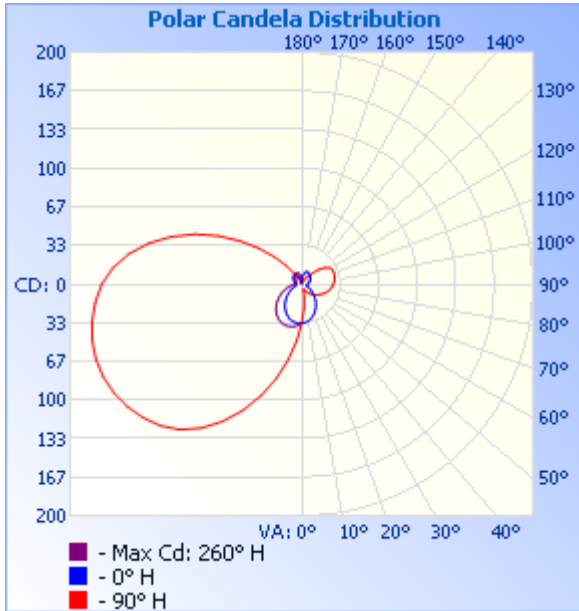

## PHOTOMETRICS:

X° Beam Angle: (Polar Candela Dist. )

Light Distance: (Illuminance at a Distance)

|        | Center Beam fc | Beam Width |        |
|--------|----------------|------------|--------|
| 1.7ft  | 11.7 fc        | 5.3 ft     | 1.5 ft |
| 3.3ft  | 3.09 fc        | 10.4 ft    | 2.9 ft |
| 5.0ft  | 1.35 fc        | 15.7 ft    | 4.4 ft |
| 6.7ft  | 0.75 fc        | 21.0 ft    | 5.9 ft |
| 8.3ft  | 0.49 fc        | 26.1 ft    | 7.3 ft |
| 10.0ft | 0.34 fc        | 31.4 ft    | 8.7 ft |

■ Vert. Spread: 115.0°  
■ Horiz. Spread: 47.2°