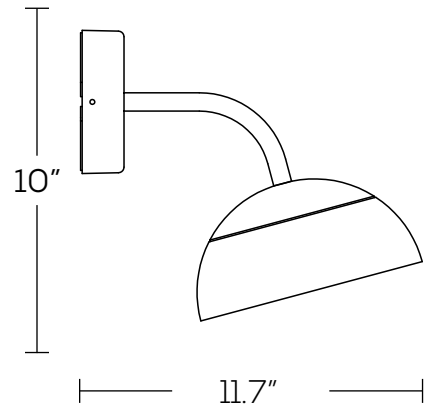

DIMENSIONS: