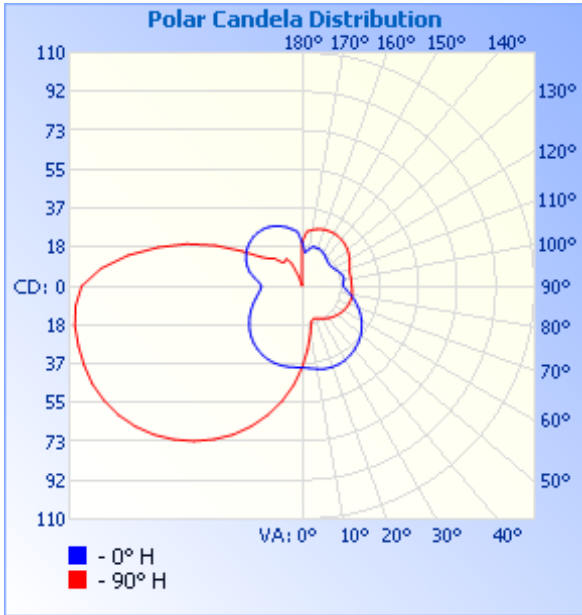

## PHOTOMETRICS:

X° Beam Angle: (Polar Candela Dist. )

Light Distance: (Illuminance at a Distance)

	Illuminance at a Distance		
	Center Beam fc	Beam Width	
1.7ft	13.3 fc	3.4 ft	2.0 ft
3.3ft	3.53 fc	6.6 ft	3.8 ft
5.0ft	1.54 fc	10.0 ft	5.8 ft
6.7ft	0.86 fc	13.4 ft	7.8 ft
8.3ft	0.56 fc	16.6 ft	9.6 ft
10.0ft	0.38 fc	20.0 ft	11.6 ft

■ Vert. Spread: 90.0°  
■ Horiz. Spread: 60.2°

## DIMENSIONS: