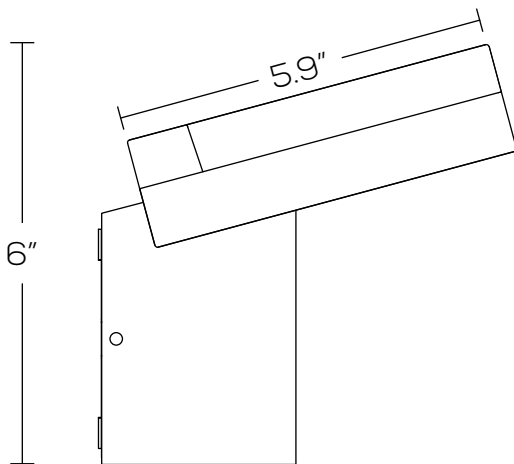

## PHOTOMETRICS:

X° Beam Angle: (Polar Candela Dist. )

Light Distance: (Illuminance at a Distance)

	Illuminance at a Distance		
	Center Beam fc	Beam Width	
1.7ft	13.3 fc	3.4 ft	2.0 ft
3.3ft	3.53 fc	6.6 ft	3.8 ft
5.0ft	1.54 fc	10.0 ft	5.8 ft
6.7ft	0.86 fc	13.4 ft	7.8 ft
8.3ft	0.56 fc	16.6 ft	9.6 ft
10.0ft	0.38 fc	20.0 ft	11.6 ft

## DIMENSIONS: