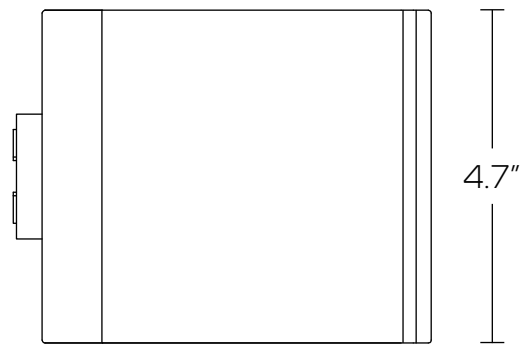

## PHOTOMETRICS:

X° Beam Angle: (Polar Candela Dist. )

Light Distance: (Illuminance at a Distance)

	Illuminance at a Distance		
	Center Beam fc	Beam Width	
1.7ft	13.3 fc	3.4 ft	2.0 ft
3.3ft	3.53 fc	6.6 ft	3.8 ft
5.0ft	1.54 fc	10.0 ft	5.8 ft
6.7ft	0.86 fc	13.4 ft	7.8 ft
8.3ft	0.56 fc	16.6 ft	9.6 ft
10.0ft	0.38 fc	20.0 ft	11.6 ft

## DIMENSIONS: