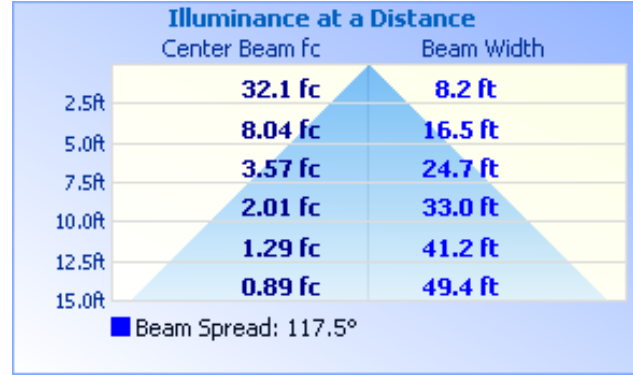

PHOTOMETRICS:

18W