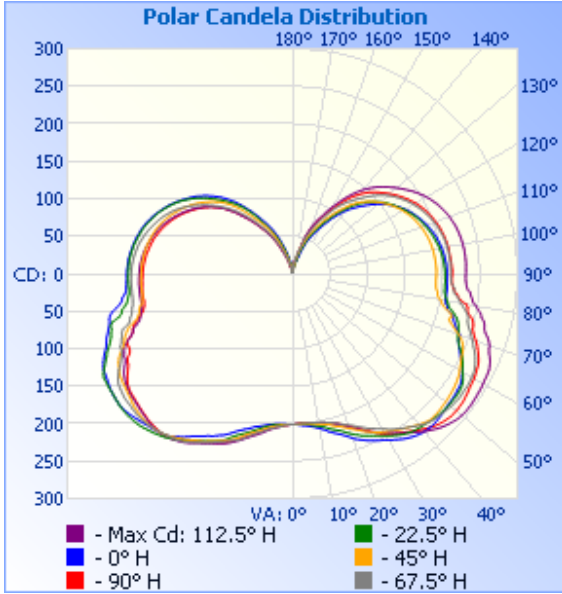

PHOTOMETRICS:

18W