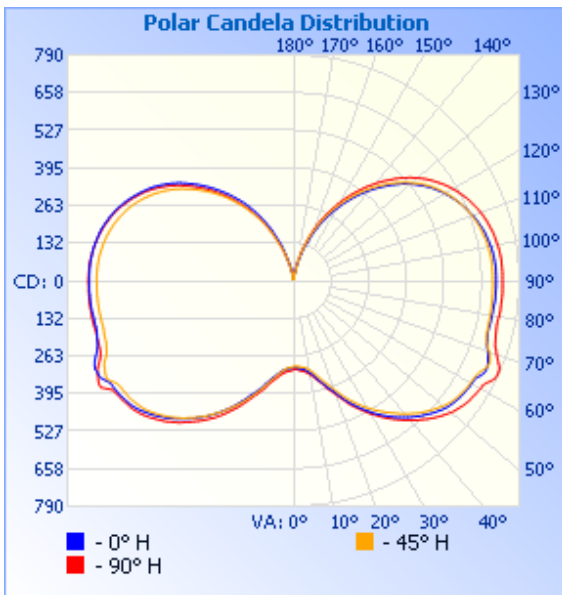

CLW07

LED Corn Bulb

Project: _____ Type: _____

Name: _____ Date: _____

18W

54W

Size	18W: 5.7" x 2.6" x 2.6" 54W: 9.5" x 3.4" x 3.4"	Lumens	18W: 2430-2610lm 54W: 5670-6750lm
Watts	18W, 54W	CCT	3000K, 5700K
Voltage	AC100-277V	IP Rating	IP64
Dimming	Non-Dimming	Materials	Aluminum, PC
Beam Angle	360°	Finish	White
CRI	>80	Lens	Clear
PF	≥0.9	Lifespan	50,000 Hours

Corn bulbs require water-tight casing if they are going to be used for outdoor application but are rated at a phenomenal IP rating of 64. Corn bulbs are ideal for lamp posts, gas stations, hospitals, and office buildings. The two wattages have differing socket sizes to meet fixture requirements.

PHOTOMETRICS:

18W

54W

CLW07

LED Corn Bulb

Project: _____ Type: _____

Name: _____ Date: _____

ORDER FORM: