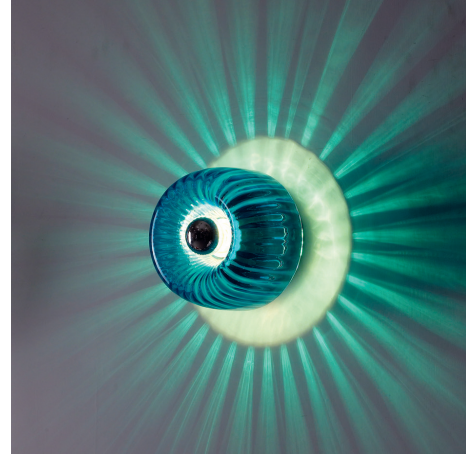

# WL28121 | LED Wall Light

Project: \_\_\_\_\_ Type: \_\_\_\_\_

Name: \_\_\_\_\_ Date: \_\_\_\_\_

<b>Size</b>	6.3"W x 6.3"H x 4.4"D	<b>Lumens</b>	Bulb Dependent
<b>Watts</b>	Max 40W	<b>CCT</b>	Bulb Dependent
<b>Voltage</b>	100-240V	<b>Mounting Type</b>	Wall Mount
<b>Dimming</b>	Bulb Dependent	<b>Materials</b>	Iron, Glass
<b>Beam Angle</b>	Bulb Dependent	<b>Finish</b>	Chrome, Blue Glass
<b>Bulb Type</b>	E12	<b>Lens</b>	Blue Glass
<b>Number of Sockets</b>	1	<b>Lifespan</b>	30,000 Hours

## FEATURES

- E26 Bulb dependent fixtures allow for customization in brightness, CCT, and more

This SARIN Wall Light provides a unique look to any building, featuring a soft glow with textures reflecting off of the curvature of the globe. This one-of-a-kind fixture is perfect for hotel lobbies, home décor, and offices, looking to make bold and artistic statement, guaranteed to be eye-catching.