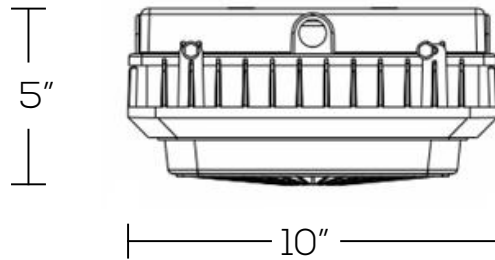

PG02

LED Parking Garage Light

Project: _____ Type: _____

Name: _____ Date: _____

PHOTOMETRICS:

DIMENSIONS:

PG02

LED Parking Garage Light