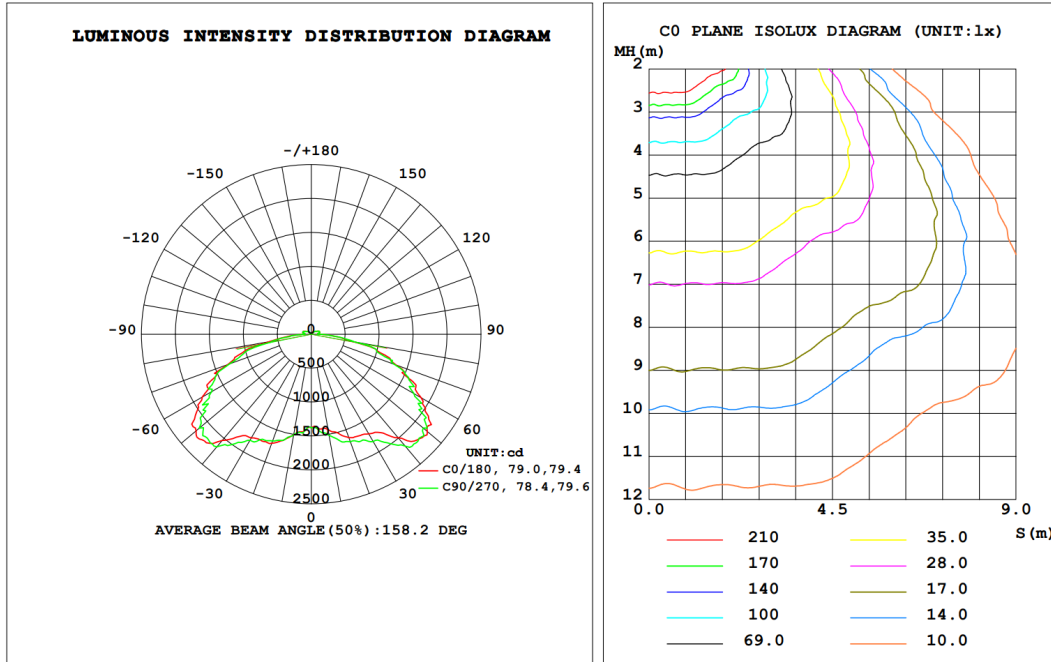

PG02

LED Parking Garage Light

Project: _____ Type: _____

Name: _____ Date: _____

PHOTOMETRICS: