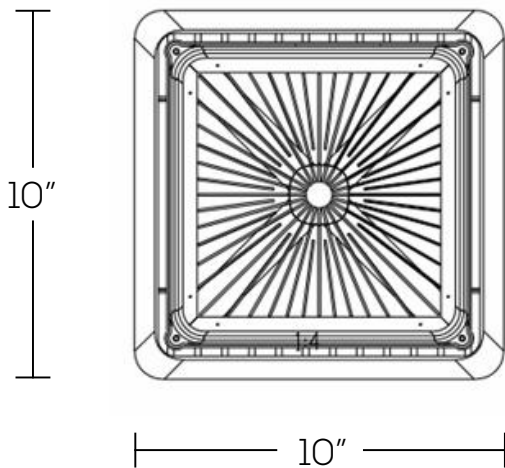

PG02

LED Parking Garage Light

Project: _____ Type: _____

Name: _____ Date: _____

PHOTOMETRICS:

DIMENSIONS:

PG02

LED Parking Garage Light