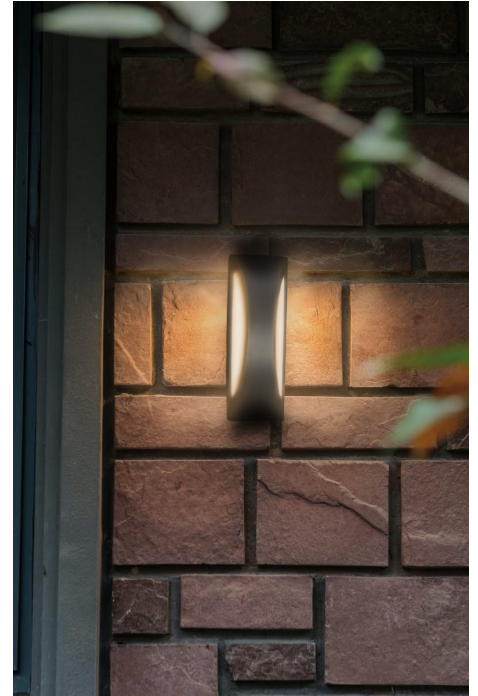

WL2401 | LED OUTDOOR WALL SCONCE

Project: _____ Type: _____

Name: _____ Date: _____

Size	13.8" H x 5" W x 3.8" D	IP Rating	IP54
Watts	15-18W	Materials	Aluminum, Glass
Voltage	110-120V	Finish	Bronze
Bulb Type	E26	Lens	Frosted
Number of Sockets	2 Sockets	Lifespan	25,000 Hours

FEATURES

- E26 Bulb dependent fixtures allow for customization in brightness, CCT, and more
- Protected from the elements with an IP54 rating making it suitable for rainy environments

SARIN Outdoor Wall Sconces are elegant and add functional lighting and brilliance to any area. Constructed from solid aluminum, this fixture boasts a sleek look with a bronze finish and features color temperature tuning.

LED Wall Sconces are safe to use in wet locations that come in direct contact with rain and water. The fixture uses E26 bulbs, allowing you to choose what. This decorative LED wall sconce is ideal for any exterior wall on hotels, homes, and offices.