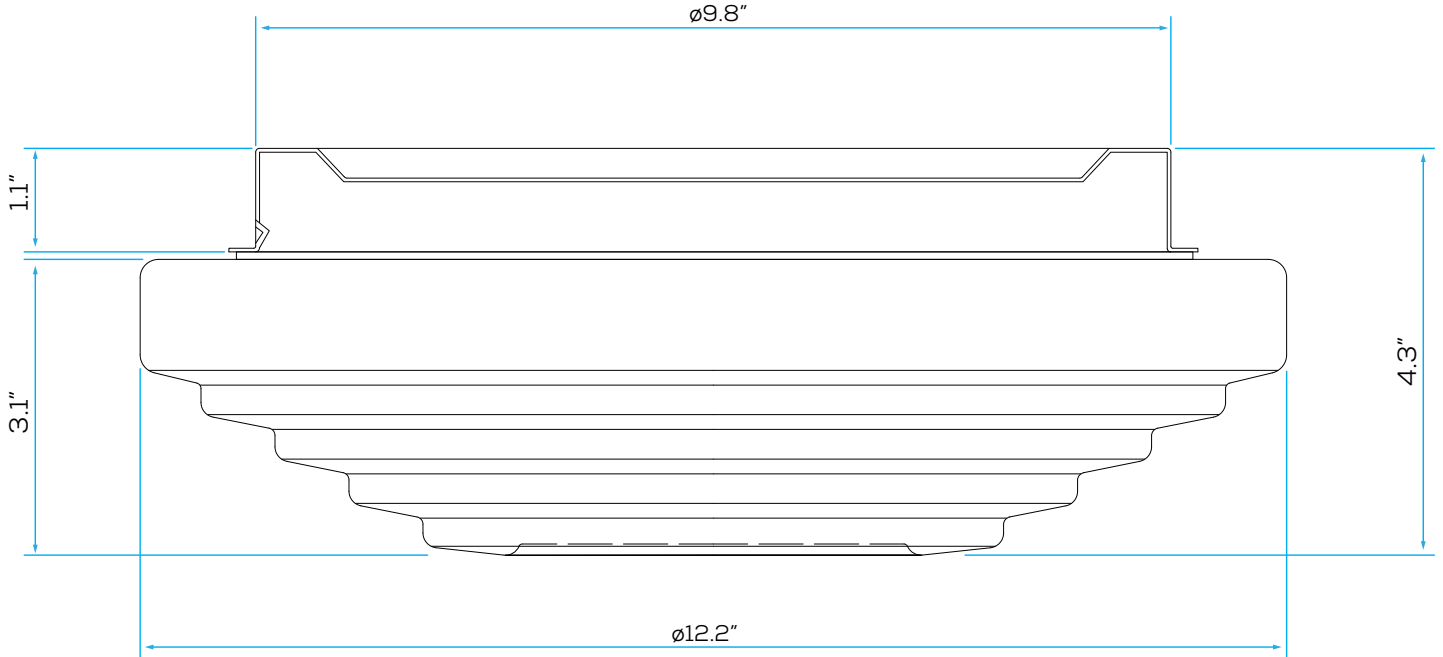

CL

Ceiling Lights

Project: _____ Type: _____

Name: _____ Date: _____

11235:
12" x 3.7"

11236:
11.4" x 3.1"

11237:
12.3" x 4.3"

11238:
11.8" x 3.5"

CL

Ceiling Lights

Project: _____ Type: _____

Name: _____ Date: _____

11235

11236

CL

Ceiling
Lights

Project: _____ Type: _____

Name: _____ Date: _____

11237

11238