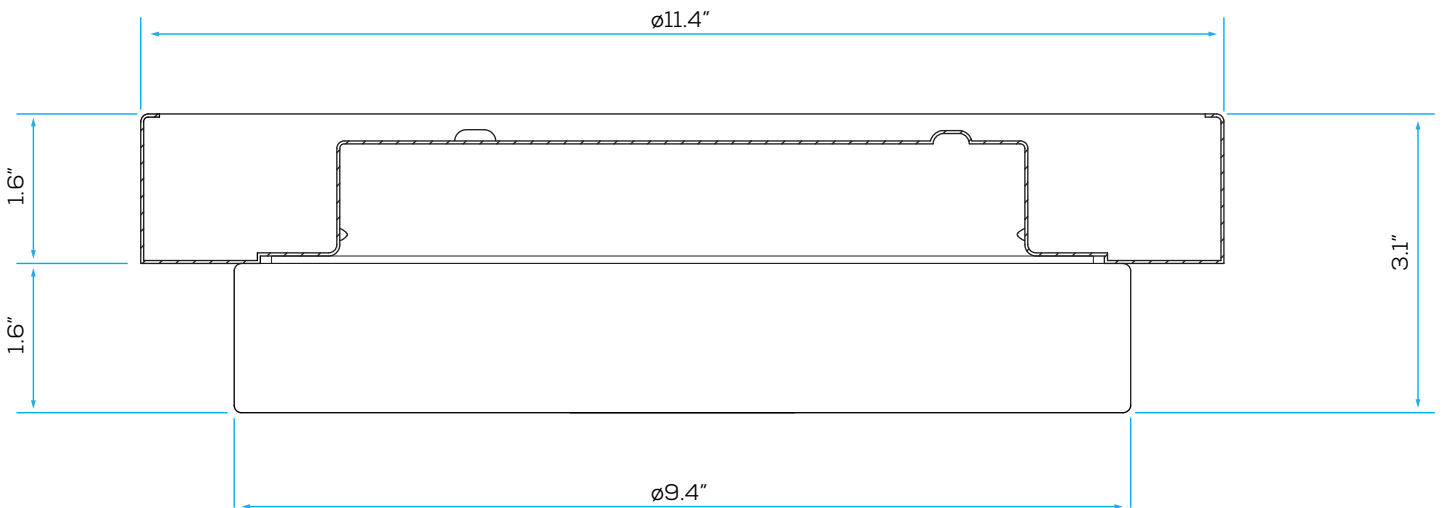

CL

Ceiling Lights

Project: _____ Type: _____

Name: _____ Date: _____

11235

11236