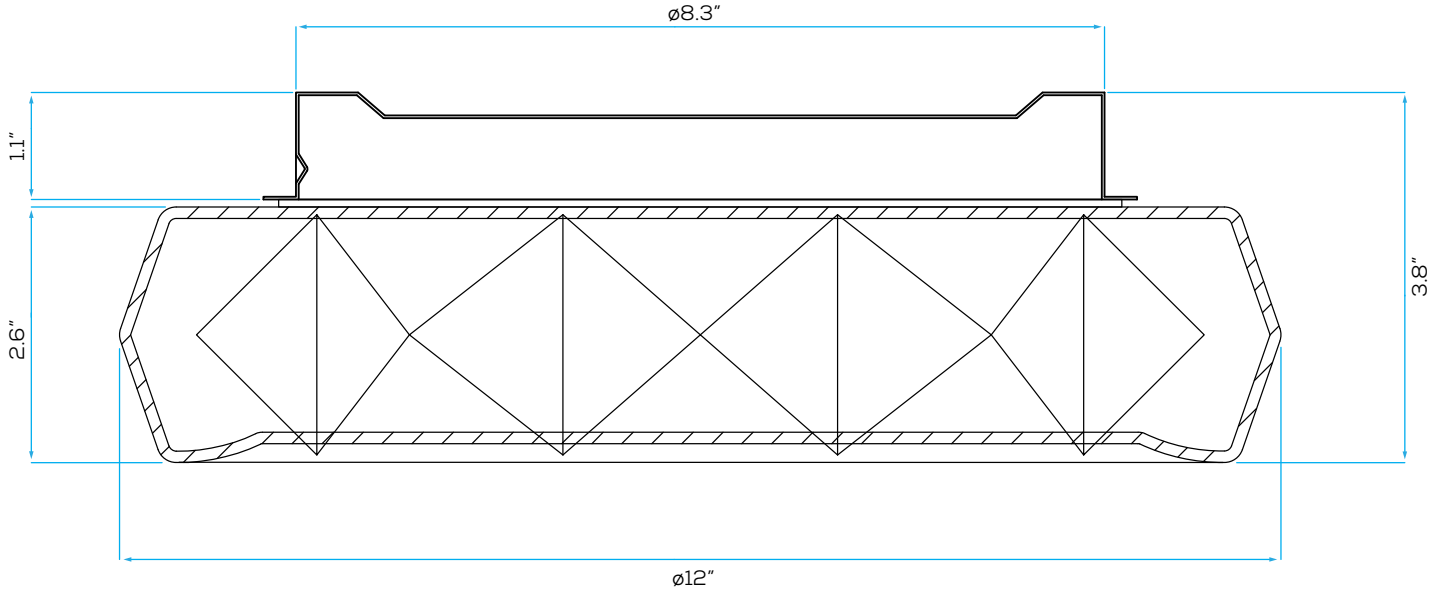

CL

Ceiling Lights

Project: _____ Type: _____

Name: _____ Date: _____

11235