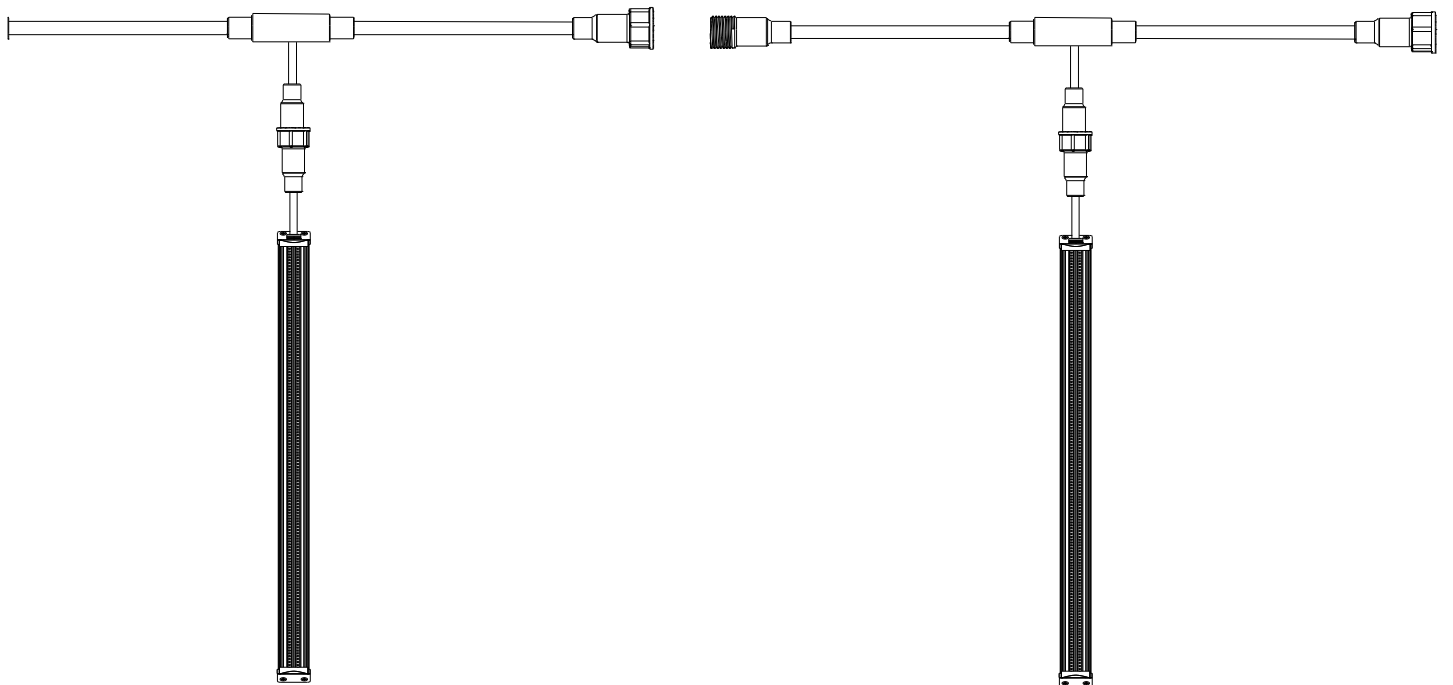

CL5FT & CL6FT | LED COOLER LIGHT

Project: _____ Type: _____

Name: _____ Date: _____

Watts	32W	40W
CCT	5000K	3000K, 5000K
Size	58.7"/70.6" L x 1.3" W x 1.1" H	Lumens 3,310lm - 4,800lm
Voltage	100-250V	IP Rating IP44
Dimming	Non-Dimming	Materials Aluminum, PC
Beam Angle	120°	Finish White
CRI	>80	Lens Clear
PF	≥ 0.9	Lifespan 50,000 Hours

These lights are easy-to-install and operate and have long lifespans.

CL5FT & CL6FT | LED COOLER LIGHT

Project: _____ Type: _____

Name: _____ Date: _____

DIMENSIONS:

CL5FT & CL6FT LED COOLER LIGHT

Project: _____ Type: _____

SES-CL5FT-5000-32
Example Model Number

SES – CL5/6FT – 120°

Quantity	Fixture	CCT	Watts	Beam Angle	Voltage
-----------------	---------	-----	-------	------------	---------

Common Stock Models:

Item #	Model #
10160	SES-CL5FT-5000-32
10161	SES-CL6FT-5000-40
30171	SES-CL6FT-3000

Custom color temperatures available

PHOTOMETRICS:

32W

	Center Beam fc	Beam Width	
1.7ft	282 fc	5.9 ft	73.0 ft
3.3ft	74.8 fc	11.4 ft	141.8 ft
5.0ft	32.6 fc	17.3 ft	214.9 ft
6.7ft	18.1 fc	23.2 ft	287.9 ft
8.3ft	11.8 fc	28.8 ft	356.7 ft
10.0ft	8.14 fc	34.7 ft	429.7 ft