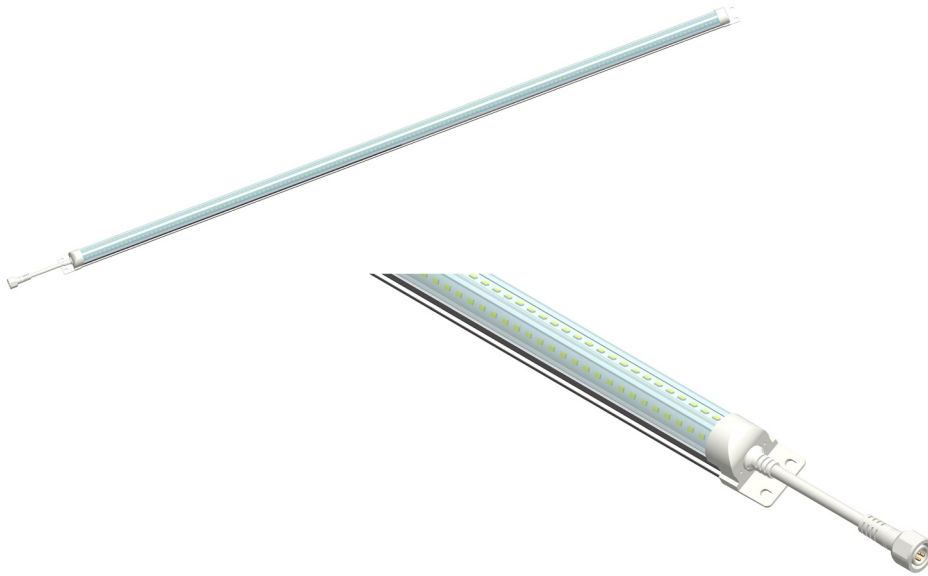

CL5FT & CL6FT | LED COOLER LIGHT

Project: _____ Type: _____

Name: _____ Date: _____

Watts	32W	40W
CCT	5000K	3000K, 5000K
Size	58.7"/70.6" L x 1.3" W x 1.1" H	Lumens 3,310lm - 4,800lm
Voltage	100-250V	IP Rating IP44
Dimming	Non-Dimming	Materials Aluminum, PC
Beam Angle	120°	Finish White
CRI	>80	Lens Clear
PF	≥ 0.9	Lifespan 50,000 Hours

OVERVIEW

CCT: 3000K, 5000K

Applications: IP44

Efficacy: 125lm/W

Dimming: Non-Dimming

LED Type: SMD2835

Lens Type: Clear

Operating Temp: -4F° to 104F°

Lifespan: 50,000 Hours

Warranty: 5 Years

FEATURES

- Efficient LED with an efficacy of 125lm/W
- Available in two lengths: 5 feet and 6 feet
- Wide beam angle evenly illuminates displays
- 70% electrical savings when replacing fluorescent lights

SARIN LED COOLER LIGHTS are perfect for grocery and convenience stores. They produce a wide beam for more evenly dispersed lighting when compared to traditional ones. This light delivers crisp, bright illumination that showcases the true vibrant colors of the food and products in freezers and walk-in refrigerators. They consume less energy, run longer and cooler than fluorescent freezer bulbs, lowering operating costs and reducing the risk of food spoilage.