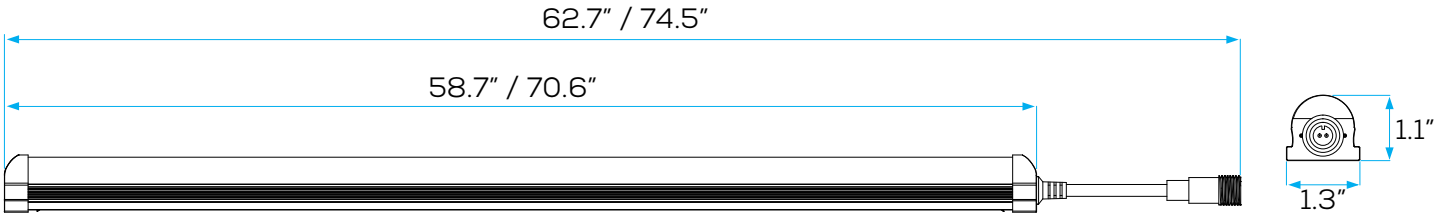

These lights are easy-to-install and operate and have long lifespans.

CL5FT & CL6FT | LED COOLER LIGHT

Project: _____ Type: _____

Name: _____ Date: _____

DIMENSIONS:

CL5FT & CL6FT LED COOLER LIGHT

Project: _____ Type: _____

Custom color temperatures available

PHOTOMETRICS:

32W

	Center Beam fc	Beam Width	
1.7ft	282 fc	5.9 ft	73.0 ft
3.3ft	74.8 fc	11.4 ft	141.8 ft
5.0ft	32.6 fc	17.3 ft	214.9 ft
6.7ft	18.1 fc	23.2 ft	287.9 ft
8.3ft	11.8 fc	28.8 ft	356.7 ft
10.0ft	8.14 fc	34.7 ft	429.7 ft