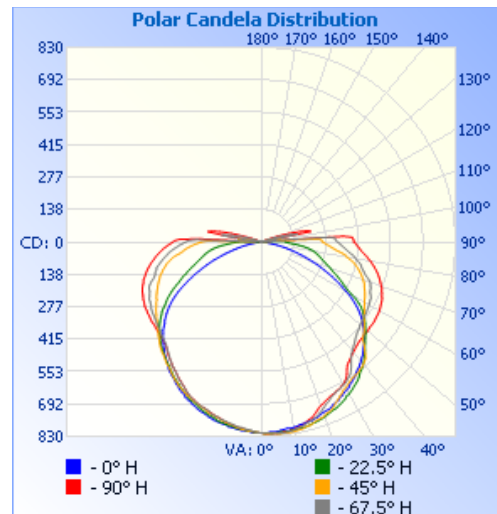

Lifespan: 50,000 Hours

Warranty: 5 Years

FEATURES

- Efficient LED with an efficacy of 125lm/W
- Available in two lengths: 5 feet and 6 feet
- Wide beam angle evenly illuminates displays
- 70% electrical savings when replacing fluorescent lights

SES-CL5FT-5000-32
Example Model Number

SES – CL5/6FT – 120°

Quantity	Fixture	CCT	Watts	Beam Angle	Voltage
-----------------	---------	-----	-------	------------	---------

Common Stock Models:

Item #	Model #
10160	SES-CL5FT-5000-32
10161	SES-CL6FT-5000-40
30171	SES-CL6FT-3000

Custom color temperatures available

PHOTOMETRICS:

32W

	Center Beam fc	Beam Width	
1.7ft	282 fc	5.9 ft	73.0 ft
3.3ft	74.8 fc	11.4 ft	141.8 ft
5.0ft	32.6 fc	17.3 ft	214.9 ft
6.7ft	18.1 fc	23.2 ft	287.9 ft
8.3ft	11.8 fc	28.8 ft	356.7 ft
10.0ft	8.14 fc	34.7 ft	429.7 ft

■ Vert. Spread: 120.1°
■ Horiz. Spread: 174.7°