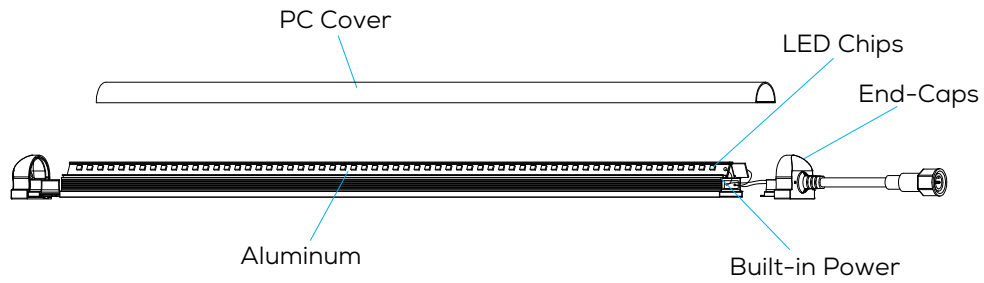

These lights are easy-to-install and operate and have long lifespans.

CL5FT & CL6FT | LED COOLER LIGHT

Project: _____ Type: _____

Name: _____ Date: _____

DIMENSIONS:

CL5FT & CL6FT LED COOLER LIGHT

Project: _____ Type: _____