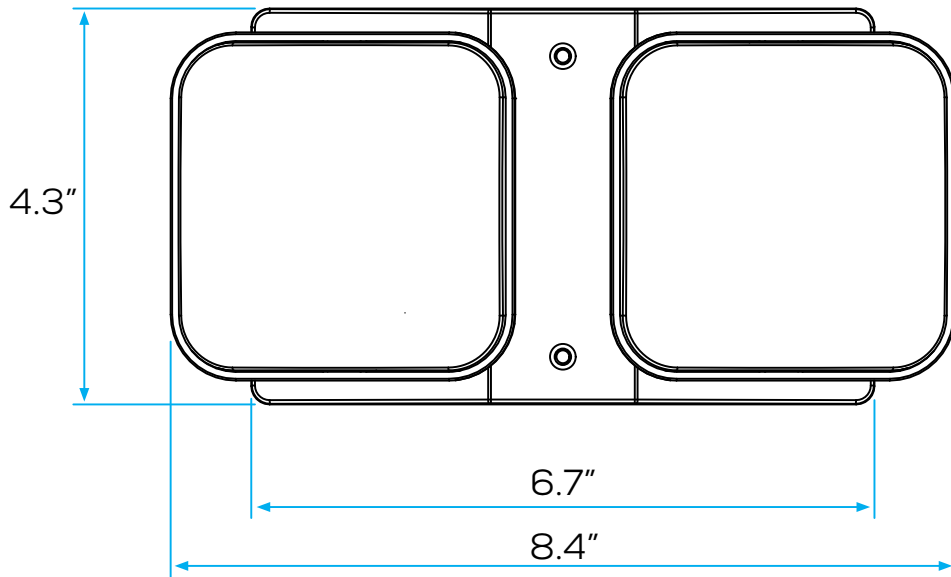

EXRH-2 | LED EMERGENCY LIGHT

Project: _____ Type: _____

Name: _____ Date: _____

DIMENSIONS: