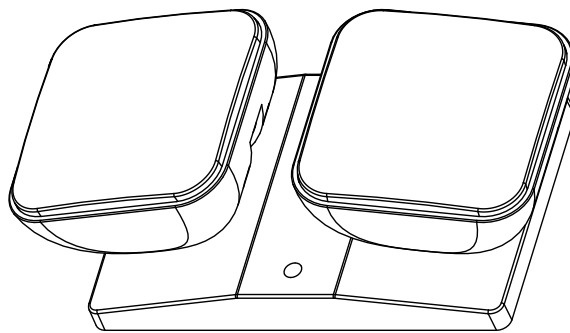

EXRH-2 | LED EMERGENCY LIGHT

Project: _____ Type: _____

Name: _____ Date: _____

DIMENSIONS: