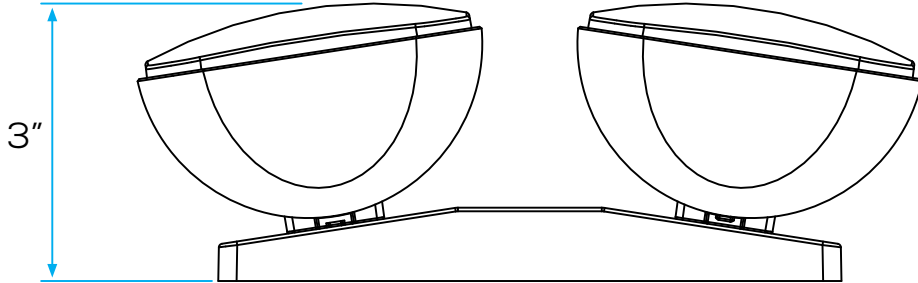

EXRH-2 | LED EMERGENCY LIGHT

Project: _____ Type: _____

Name: _____ Date: _____

DIMENSIONS: