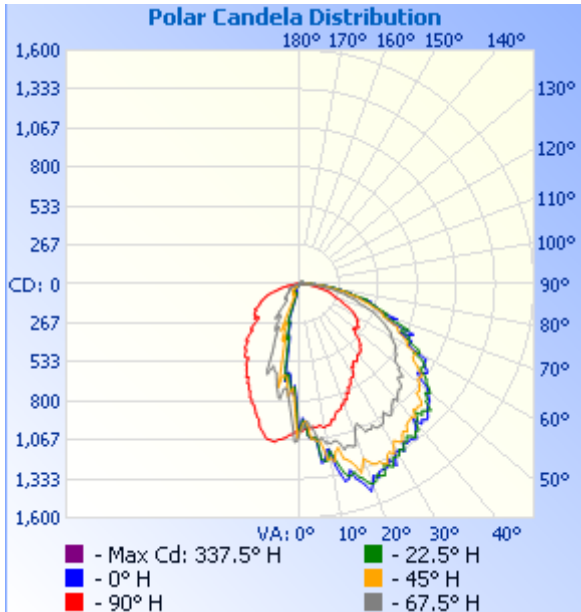

FEATURES

- Offers cool white light with a 100° beam spread
- Photocell Light Sensor automatically activates the lights when dark

PHOTOMETRICS:

20W

30W

Illuminance at a Distance

	Center Beam fc	Beam Width	
4.3ft	54.5 fc	6.0 ft	8.9 ft
8.7ft	13.3 fc	12.0 ft	17.9 ft
13.0ft	5.97 fc	18.0 ft	26.8 ft
17.3ft	3.37 fc	24.0 ft	35.7 ft
21.7ft	2.14 fc	30.0 ft	44.7 ft
26.0ft	1.49 fc	36.0 ft	53.6 ft

■ Vert. Spread: 69.4°
■ Horiz. Spread: 91.7°

Illuminance at a Distance

	Center Beam fc	Beam Width	
4.3ft	63.1 fc	8.8 ft	14.5 ft
8.7ft	15.4 fc	17.9 ft	29.4 ft
13.0ft	6.90 fc	26.7 ft	44.0 ft
17.3ft	3.90 fc	35.6 ft	58.5 ft
21.7ft	2.48 fc	44.6 ft	73.4 ft
26.0ft	1.73 fc	53.4 ft	87.9 ft