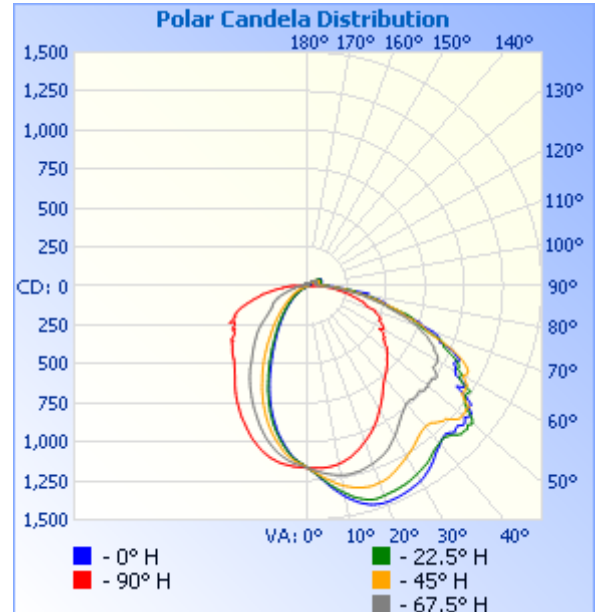

FEATURES

- Offers cool white light with a 100° beam spread
- Photocell Light Sensor automatically activates the lights when dark

PHOTOMETRICS:

20W

30W

Illuminance at a Distance

	Center Beam fc	Beam Width	
4.3ft	54.5 fc	6.0 ft	8.9 ft
8.7ft	13.3 fc	12.0 ft	17.9 ft
13.0ft	5.97 fc	18.0 ft	26.8 ft
17.3ft	3.37 fc	24.0 ft	35.7 ft
21.7ft	2.14 fc	30.0 ft	44.7 ft
26.0ft	1.49 fc	36.0 ft	53.6 ft

■ Vert. Spread: 69.4°
■ Horiz. Spread: 91.7°

Illuminance at a Distance

	Center Beam fc	Beam Width	
4.3ft	63.1 fc	8.8 ft	14.5 ft
8.7ft	15.4 fc	17.9 ft	29.4 ft
13.0ft	6.90 fc	26.7 ft	44.0 ft
17.3ft	3.90 fc	35.6 ft	58.5 ft
21.7ft	2.48 fc	44.6 ft	73.4 ft
26.0ft	1.73 fc	53.4 ft	87.9 ft