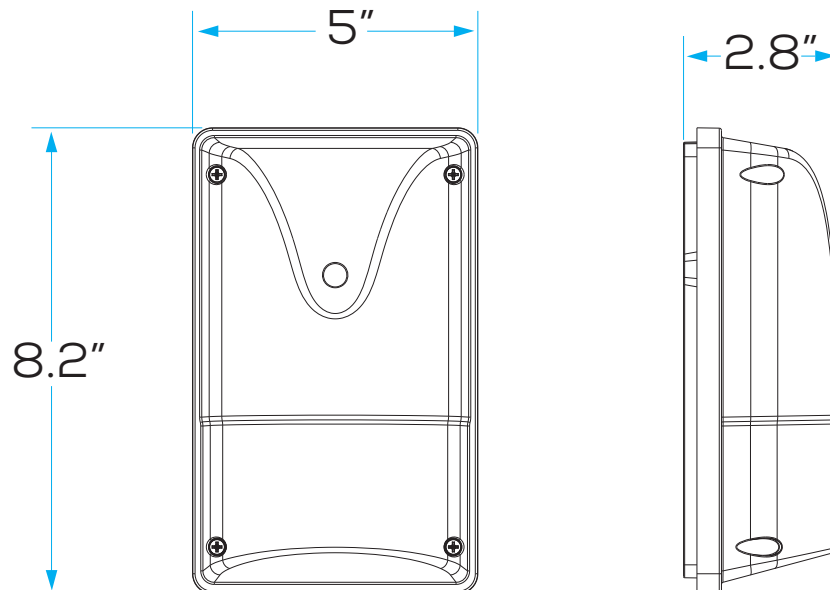

FEATURES

- Offers cool white light with a 100° beam spread
- Photocell Light Sensor automatically activates the lights when dark

PHOTOMETRICS:

20W

30W

Illuminance at a Distance

	Center Beam fc	Beam Width	
4.3ft	54.5 fc	6.0 ft	8.9 ft
8.7ft	13.3 fc	12.0 ft	17.9 ft
13.0ft	5.97 fc	18.0 ft	26.8 ft
17.3ft	3.37 fc	24.0 ft	35.7 ft
21.7ft	2.14 fc	30.0 ft	44.7 ft
26.0ft	1.49 fc	36.0 ft	53.6 ft

■ Vert. Spread: 69.4°
■ Horiz. Spread: 91.7°

Illuminance at a Distance

	Center Beam fc	Beam Width	
4.3ft	63.1 fc	8.8 ft	14.5 ft
8.7ft	15.4 fc	17.9 ft	29.4 ft
13.0ft	6.90 fc	26.7 ft	44.0 ft
17.3ft	3.90 fc	35.6 ft	58.5 ft
21.7ft	2.48 fc	44.6 ft	73.4 ft
26.0ft	1.73 fc	53.4 ft	87.9 ft

■ Vert. Spread: 91.6°
■ Horiz. Spread: 118.8°

DIMENSIONS:

MWP09 | CCT MINI WALL PACK

Project: _____ Type: _____

Name: _____ Date: _____

ORDER FORM:

(*) Special Order/Not Commonly Stocked

Custom Model Assembly