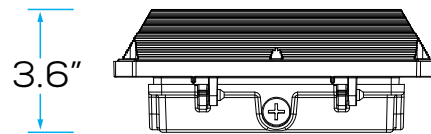

PG07

CCT PARKING GARAGE LIGHT

Project: _____ Type: _____

Name: _____ Date: _____

PHOTOMETRICS:

DIMENSIONS:

PG07

CCT PARKING GARAGE LIGHT