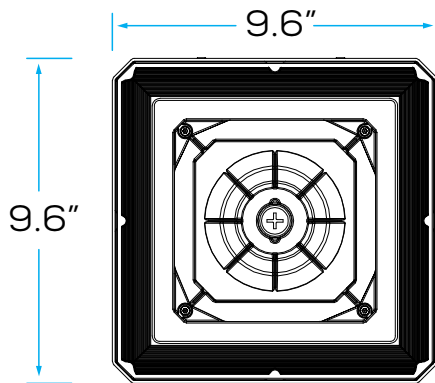

DIMENSIONS: