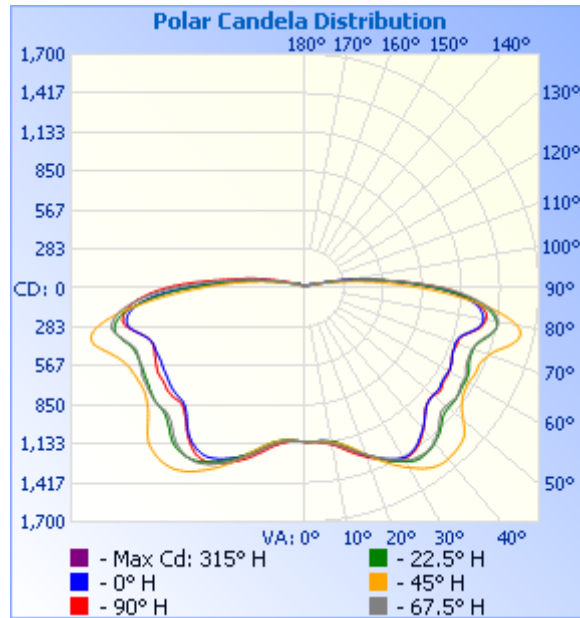

PG07

CCT PARKING GARAGE LIGHT

Project: _____ Type: _____

Name: _____ Date: _____

PHOTOMETRICS: