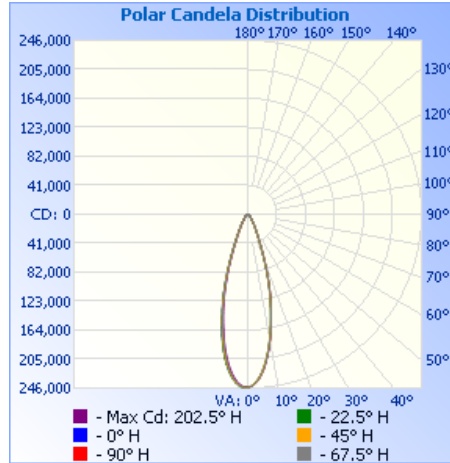

SP06

LED CCT SPORT LIGHT

Project: _____ Type: _____

Name: _____ Date: _____

Watts	400W	600W	1000W
Lumens	56,000lm - 57,200lm	84,000lm - 85,800lm	140,000lm - 143,000lm
Size	See Dimensions	CCT	3000K-4000K-5700K
Voltage	120-277V	IP Rating	IP65
Dimming	0-10V	Materials	Die-Cast Aluminum
Beam Angle	30°	Finish	Black
CRI	>70	Lens	Clear
PF	≥ 0.9	Lifespan	50,000 Hours

OVERVIEW

- CCT:** Tunable
- Applications:** IP65
- Efficacy:** 140-143lm/W
- Dimming:** 0-10V
- LED Type:** SMD3030
- Lens Type:** Clear
- Driver:** TLD-480-C280-ENU, BLD-600-C420-ENU
- Operating Temp:** -40F° to 113F°
- Operating Humidity:** 20% - 90% RH
- Lifespan:** 50,000 Hours
- Warranty:** 5 Years

600W:

1000W:

Illuminance at a Distance

	Center Beam fc	Beam Width	
16.7ft	574 fc	8.5 ft	8.2 ft
33.3ft	144 fc	17.0 ft	16.4 ft
50.0ft	64.0 fc	25.5 ft	24.7 ft
66.7ft	36.0 fc	34.0 ft	32.9 ft
83.3ft	23.1 fc	42.5 ft	41.1 ft
100.0ft	16.0 fc	51.0 ft	49.4 ft

Vert. Spread: 28.6°
Horiz. Spread: 27.7°

Illuminance at a Distance

	Center Beam fc	Beam Width	
16.7ft	878 fc	9.4 ft	9.4 ft
33.3ft	221 fc	18.8 ft	18.7 ft
50.0ft	98.0 fc	28.2 ft	28.1 ft
66.7ft	55.0 fc	37.6 ft	37.5 ft
83.3ft	35.3 fc	47.0 ft	46.8 ft
100.0ft	24.5 fc	56.4 ft	56.2 ft