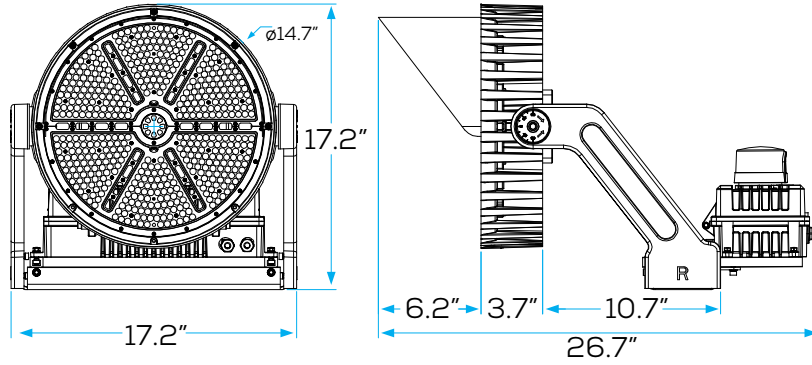

Vert. Spread: 28.6°
Horiz. Spread: 27.7°

Illuminance at a Distance

	Center Beam fc	Beam Width	
16.7ft	878 fc	9.4 ft	9.4 ft
33.3ft	221 fc	18.8 ft	18.7 ft
50.0ft	98.0 fc	28.2 ft	28.1 ft
66.7ft	55.0 fc	37.6 ft	37.5 ft
83.3ft	35.3 fc	47.0 ft	46.8 ft
100.0ft	24.5 fc	56.4 ft	56.2 ft

Vert. Spread: 31.5°
Horiz. Spread: 31.4°

Illuminance at a Distance

	Center Beam fc	Beam Width	
16.7ft	1,378 fc	8.9 ft	8.9 ft
33.3ft	347 fc	17.7 ft	17.7 ft
50.0ft	154 fc	26.5 ft	26.6 ft
66.7ft	86.4 fc	35.4 ft	35.5 ft
83.3ft	55.4 fc	44.2 ft	44.3 ft
100.0ft	38.4 fc	53.1 ft	53.2 ft

Vert. Spread: 29.7°
Horiz. Spread: 29.8°

SP06 | LED CCT SPORT LIGHT

Project: _____ Type: _____

Name: _____ Date: _____

DIMENSIONS:

400W

600W

1000W

SP06

LED CCT SPORT LIGHT

Project: _____ Type: _____

Name: _____ Date: _____

ORDER FORM:

(*) Special Order/Not Commonly Stocked

Custom Model Assembly

Fixture	CCT	Watts	Beam Angle	Voltage
<input checked="" type="checkbox"/> SP06	<input checked="" type="checkbox"/> Tunable	<input type="checkbox"/> 400W	<input checked="" type="checkbox"/> 30°	<input checked="" type="checkbox"/> 120-277V
		<input type="checkbox"/> 600W		
		<input type="checkbox"/> 1000W		