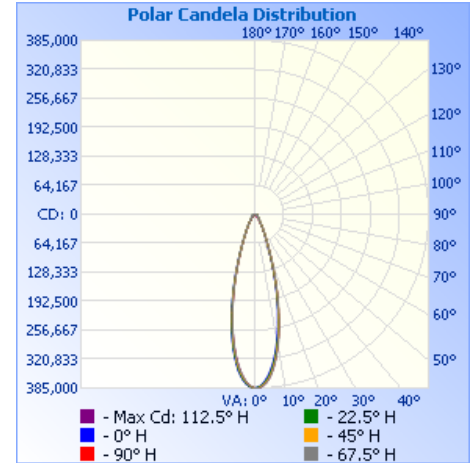

SP06

LED CCT SPORT LIGHT

Project: _____ Type: _____

Name: _____ Date: _____

Watts	400W	600W	1000W
Lumens	56,000lm - 57,200lm	84,000lm - 85,800lm	140,000lm - 143,000lm
Size	See Dimensions	CCT	3000K-4000K-5700K
Voltage	120-277V	IP Rating	IP65
Dimming	0-10V	Materials	Die-Cast Aluminum
Beam Angle	30°	Finish	Black
CRI	>70	Lens	Clear
PF	≥ 0.9	Lifespan	50,000 Hours

OVERVIEW

- CCT:** Tunable
- Applications:** IP65
- Efficacy:** 140-143lm/W
- Dimming:** 0-10V
- LED Type:** SMD3030
- Lens Type:** Clear
- Driver:** TLD-480-C280-ENU, BLD-600-C420-ENU
- Operating Temp:** -40F° to 113F°
- Operating Humidity:** 20% - 90% RH
- Lifespan:** 50,000 Hours
- Warranty:** 5 Years

600W:

1000W:

Illuminance at a Distance

	Center Beam fc	Beam Width	
16.7ft	574 fc	8.5 ft	8.2 ft
33.3ft	144 fc	17.0 ft	16.4 ft
50.0ft	64.0 fc	25.5 ft	24.7 ft
66.7ft	36.0 fc	34.0 ft	32.9 ft
83.3ft	23.1 fc	42.5 ft	41.1 ft
100.0ft	16.0 fc	51.0 ft	49.4 ft

Vert. Spread: 28.6°
Horiz. Spread: 27.7°

Illuminance at a Distance

	Center Beam fc	Beam Width	
16.7ft	878 fc	9.4 ft	9.4 ft
33.3ft	221 fc	18.8 ft	18.7 ft
50.0ft	98.0 fc	28.2 ft	28.1 ft
66.7ft	55.0 fc	37.6 ft	37.5 ft
83.3ft	35.3 fc	47.0 ft	46.8 ft
100.0ft	24.5 fc	56.4 ft	56.2 ft