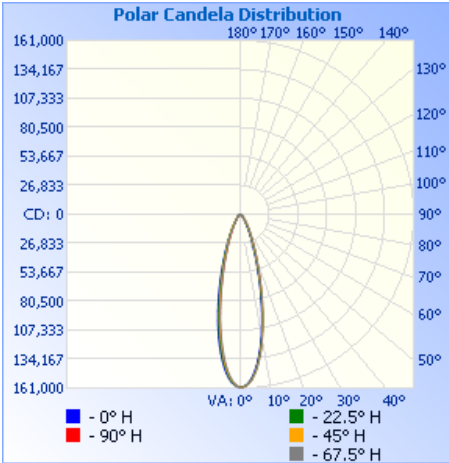

SP06

LED CCT SPORT LIGHT

Project: _____ Type: _____

Name: _____ Date: _____

Watts	400W	600W	1000W
Lumens	56,000lm - 57,200lm	84,000lm - 85,800lm	140,000lm - 143,000lm
Size	See Dimensions	CCT	3000K-4000K-5700K
Voltage	120-277V	IP Rating	IP65
Dimming	0-10V	Materials	Die-Cast Aluminum
Beam Angle	30°	Finish	Black
CRI	>70	Lens	Clear
PF	≥ 0.9	Lifespan	50,000 Hours

OVERVIEW

- CCT:** Tunable
- Applications:** IP65
- Efficacy:** 140-143lm/W
- Dimming:** 0-10V
- LED Type:** SMD3030
- Lens Type:** Clear
- Driver:** TLD-480-C280-ENU, BLD-600-C420-ENU
- Operating Temp:** -40F° to 113F°
- Operating Humidity:** 20% - 90% RH
- Lifespan:** 50,000 Hours
- Warranty:** 5 Years

600W:

1000W:

Illuminance at a Distance

	Center Beam fc	Beam Width	
16.7ft	574 fc	8.5 ft	8.2 ft
33.3ft	144 fc	17.0 ft	16.4 ft
50.0ft	64.0 fc	25.5 ft	24.7 ft
66.7ft	36.0 fc	34.0 ft	32.9 ft
83.3ft	23.1 fc	42.5 ft	41.1 ft
100.0ft	16.0 fc	51.0 ft	49.4 ft

Vert. Spread: 28.6°
Horiz. Spread: 27.7°

Illuminance at a Distance

	Center Beam fc	Beam Width	
16.7ft	878 fc	9.4 ft	9.4 ft
33.3ft	221 fc	18.8 ft	18.7 ft
50.0ft	98.0 fc	28.2 ft	28.1 ft
66.7ft	55.0 fc	37.6 ft	37.5 ft
83.3ft	35.3 fc	47.0 ft	46.8 ft
100.0ft	24.5 fc	56.4 ft	56.2 ft