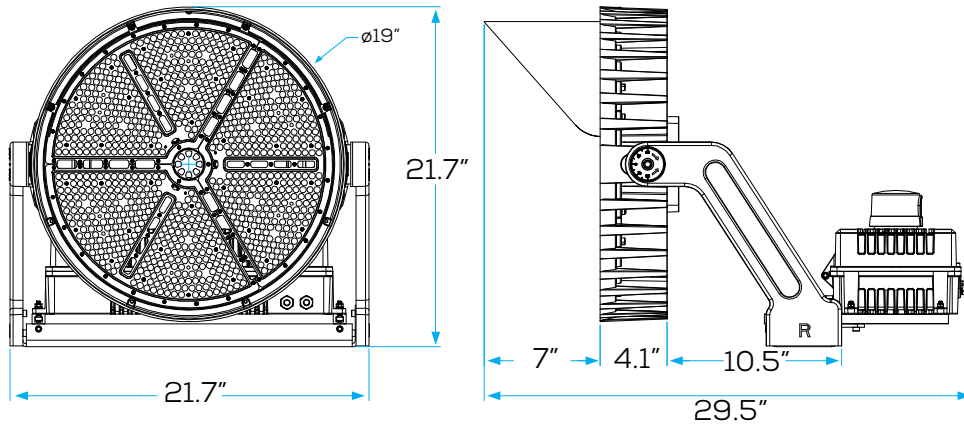

Vert. Spread: 28.6°
Horiz. Spread: 27.7°

Illuminance at a Distance

	Center Beam fc	Beam Width	
16.7ft	878 fc	9.4 ft	9.4 ft
33.3ft	221 fc	18.8 ft	18.7 ft
50.0ft	98.0 fc	28.2 ft	28.1 ft
66.7ft	55.0 fc	37.6 ft	37.5 ft
83.3ft	35.3 fc	47.0 ft	46.8 ft
100.0ft	24.5 fc	56.4 ft	56.2 ft

Vert. Spread: 31.5°
Horiz. Spread: 31.4°

Illuminance at a Distance

	Center Beam fc	Beam Width	
16.7ft	1,378 fc	8.9 ft	8.9 ft
33.3ft	347 fc	17.7 ft	17.7 ft
50.0ft	154 fc	26.5 ft	26.6 ft
66.7ft	86.4 fc	35.4 ft	35.5 ft
83.3ft	55.4 fc	44.2 ft	44.3 ft
100.0ft	38.4 fc	53.1 ft	53.2 ft

Vert. Spread: 29.7°
Horiz. Spread: 29.8°

SP06 | LED CCT SPORT LIGHT

Project: _____ Type: _____

Name: _____ Date: _____

DIMENSIONS:

400W

600W

1000W

SP06

LED CCT SPORT LIGHT

Project: _____ Type: _____

Name: _____ Date: _____

ORDER FORM:

(*) Special Order/Not Commonly Stocked

Custom Model Assembly

Fixture	CCT	Watts	Beam Angle	Voltage
<input checked="" type="checkbox"/> SP06	<input checked="" type="checkbox"/> Tunable	<input type="checkbox"/> 400W	<input checked="" type="checkbox"/> 30°	<input checked="" type="checkbox"/> 120-277V
		<input type="checkbox"/> 600W		
		<input type="checkbox"/> 1000W		