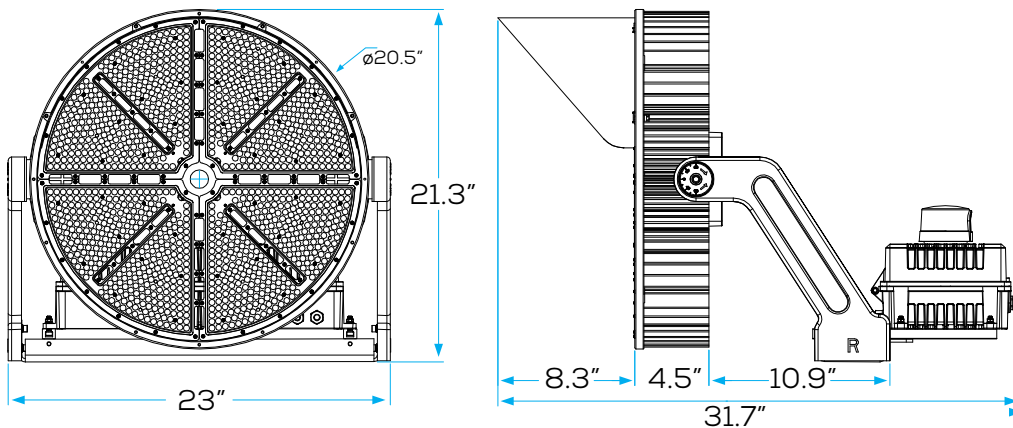

Vert. Spread: 28.6°
Horiz. Spread: 27.7°

Illuminance at a Distance

	Center Beam fc	Beam Width	
16.7ft	878 fc	9.4 ft	9.4 ft
33.3ft	221 fc	18.8 ft	18.7 ft
50.0ft	98.0 fc	28.2 ft	28.1 ft
66.7ft	55.0 fc	37.6 ft	37.5 ft
83.3ft	35.3 fc	47.0 ft	46.8 ft
100.0ft	24.5 fc	56.4 ft	56.2 ft

Vert. Spread: 31.5°
Horiz. Spread: 31.4°

Illuminance at a Distance

	Center Beam fc	Beam Width	
16.7ft	1,378 fc	8.9 ft	8.9 ft
33.3ft	347 fc	17.7 ft	17.7 ft
50.0ft	154 fc	26.5 ft	26.6 ft
66.7ft	86.4 fc	35.4 ft	35.5 ft
83.3ft	55.4 fc	44.2 ft	44.3 ft
100.0ft	38.4 fc	53.1 ft	53.2 ft

Vert. Spread: 29.7°
Horiz. Spread: 29.8°

SP06 | LED CCT SPORT LIGHT

Project: _____ Type: _____

Name: _____ Date: _____

DIMENSIONS:

400W

600W

1000W

SP06

LED CCT SPORT LIGHT

Project: _____ Type: _____

Name: _____ Date: _____

ORDER FORM:

(*) Special Order/Not Commonly Stocked

Custom Model Assembly

Fixture	CCT	Watts	Beam Angle	Voltage
<input checked="" type="checkbox"/> SP06	<input checked="" type="checkbox"/> Tunable	<input type="checkbox"/> 400W	<input checked="" type="checkbox"/> 30°	<input checked="" type="checkbox"/> 120-277V
		<input type="checkbox"/> 600W		
		<input type="checkbox"/> 1000W		