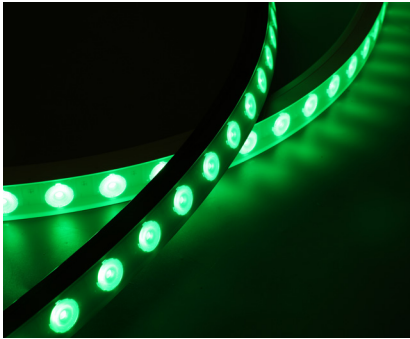

NFWW
121

**RGBW DUAL
BEND FLEX
WALL WASHER**

Project: _____ Type: _____

Name: _____ Date: _____

Size	16.4" x 1.3" x 0.9"
Watts	25W/M [7.62W/ft.]
Voltage	24V
Dimming	PWM
Beam Angle	25°
CRI	>80
PF	1

Lumens	950lm/M [290lm/ft.]
CCT Tunable	DMX RGBW (3000K)
IP Rating	IP65
Materials	Copper, Silicone
Finish	White
Lens	Clear
Lifespan	50,000 Hours

SARIN LED RGBW Dual Bend Flex Wall Washers offer bright and uniform lighting to any building with long-lasting LEDs. Dual-bend flex casing can be fixed to a variety of curved and complex surfaces. The material is optimized for softer bending and twisting, making it more versatile than traditional wall washers.