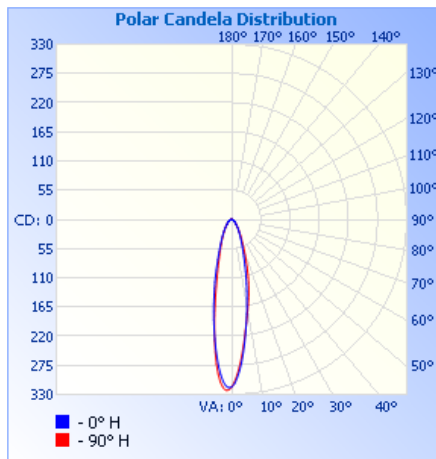

■ Vert. Spread: 27.9°
■ Horiz. Spread: 29.8°

Blue

Illuminance at a Distance

	Center Beam fc	Beam Width	
4.3ft	6.54 fc	1.4 ft	1.4 ft
8.7ft	1.60 fc	2.8 ft	2.9 ft
13.0ft	0.72 fc	4.2 ft	4.3 ft
17.3ft	0.40 fc	5.6 ft	5.7 ft
21.7ft	0.26 fc	7.1 ft	7.2 ft
26.0ft	0.18 fc	8.5 ft	8.6 ft

■ Vert. Spread: 18.5°
■ Horiz. Spread: 18.9°

Full Color

Illuminance at a Distance

	Center Beam fc	Beam Width	
4.3ft	86.0 fc	1.7 ft	1.8 ft
8.7ft	21.0 fc	3.5 ft	3.7 ft
13.0ft	9.41 fc	5.3 ft	5.5 ft
17.3ft	5.31 fc	7.0 ft	7.3 ft
21.7ft	3.38 fc	8.8 ft	9.1 ft
26.0ft	2.35 fc	10.6 ft	10.9 ft

■ Vert. Spread: 22.9°
■ Horiz. Spread: 23.8°

Green

Illuminance at a Distance

	Center Beam fc	Beam Width	
4.3ft	37.2 fc	1.5 ft	1.5 ft
8.7ft	9.10 fc	3.0 ft	3.0 ft
13.0ft	4.07 fc	4.4 ft	4.5 ft
17.3ft	2.30 fc	5.9 ft	6.0 ft
21.7ft	1.46 fc	7.4 ft	7.6 ft
26.0ft	1.02 fc	8.9 ft	9.1 ft

■ Vert. Spread: 19.4°
■ Horiz. Spread: 19.8°

Red

Illuminance at a Distance

	Center Beam fc	Beam Width	
4.3ft	17.1 fc	1.7 ft	1.7 ft
8.7ft	4.17 fc	3.4 ft	3.5 ft
13.0ft	1.87 fc	5.1 ft	5.2 ft
17.3ft	1.06 fc	6.8 ft	6.9 ft
21.7ft	0.67 fc	8.5 ft	8.6 ft
26.0ft	0.47 fc	10.2 ft	10.4 ft