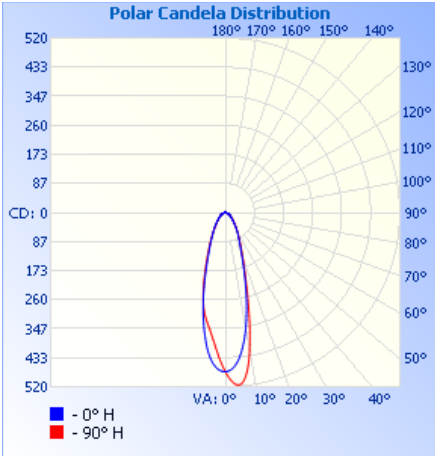

NFWW
121

RGBW DUAL
BEND FLEX
WALL WASHER

Project: _____ Type: _____

Name: _____ Date: _____

PHOTOMETRICS:

3000K

Illuminance at a Distance

	Center Beam fc	Beam Width	
4.3ft	25.7 fc	2.1 ft	2.3 ft
8.7ft	6.27 fc	4.3 ft	4.6 ft
13.0ft	2.81 fc	6.5 ft	6.9 ft
17.3ft	1.58 fc	8.6 ft	9.2 ft
21.7ft	1.01 fc	10.8 ft	11.5 ft
26.0ft	0.70 fc	12.9 ft	13.8 ft

■ Vert. Spread: 27.9°
■ Horiz. Spread: 29.8°

Blue

Illuminance at a Distance

	Center Beam fc	Beam Width	
4.3ft	6.54 fc	1.4 ft	1.4 ft
8.7ft	1.60 fc	2.8 ft	2.9 ft
13.0ft	0.72 fc	4.2 ft	4.3 ft
17.3ft	0.40 fc	5.6 ft	5.7 ft
21.7ft	0.26 fc	7.1 ft	7.2 ft
26.0ft	0.18 fc	8.5 ft	8.6 ft

■ Vert. Spread: 18.5°
■ Horiz. Spread: 18.9°

Full Color

Illuminance at a Distance

	Center Beam fc	Beam Width	
4.3ft	86.0 fc	1.7 ft	1.8 ft
8.7ft	21.0 fc	3.5 ft	3.7 ft
13.0ft	9.41 fc	5.3 ft	5.5 ft
17.3ft	5.31 fc	7.0 ft	7.3 ft
21.7ft	3.38 fc	8.8 ft	9.1 ft
26.0ft	2.35 fc	10.6 ft	10.9 ft