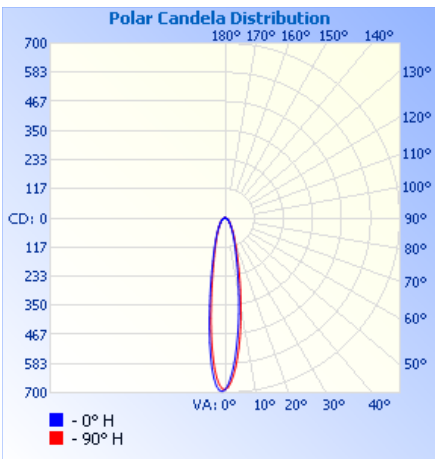

■ Vert. Spread: 27.9°
■ Horiz. Spread: 29.8°

Blue

Illuminance at a Distance

	Center Beam fc	Beam Width	
4.3ft	6.54 fc	1.4 ft	1.4 ft
8.7ft	1.60 fc	2.8 ft	2.9 ft
13.0ft	0.72 fc	4.2 ft	4.3 ft
17.3ft	0.40 fc	5.6 ft	5.7 ft
21.7ft	0.26 fc	7.1 ft	7.2 ft
26.0ft	0.18 fc	8.5 ft	8.6 ft

■ Vert. Spread: 18.5°
■ Horiz. Spread: 18.9°

Full Color

Illuminance at a Distance

	Center Beam fc	Beam Width	
4.3ft	86.0 fc	1.7 ft	1.8 ft
8.7ft	21.0 fc	3.5 ft	3.7 ft
13.0ft	9.41 fc	5.3 ft	5.5 ft
17.3ft	5.31 fc	7.0 ft	7.3 ft
21.7ft	3.38 fc	8.8 ft	9.1 ft
26.0ft	2.35 fc	10.6 ft	10.9 ft

■ Vert. Spread: 22.9°
■ Horiz. Spread: 23.8°

Green

Illuminance at a Distance

	Center Beam fc	Beam Width	
4.3ft	37.2 fc	1.5 ft	1.5 ft
8.7ft	9.10 fc	3.0 ft	3.0 ft
13.0ft	4.07 fc	4.4 ft	4.5 ft
17.3ft	2.30 fc	5.9 ft	6.0 ft
21.7ft	1.46 fc	7.4 ft	7.6 ft
26.0ft	1.02 fc	8.9 ft	9.1 ft

■ Vert. Spread: 19.4°
■ Horiz. Spread: 19.8°

Red

Illuminance at a Distance

	Center Beam fc	Beam Width	
4.3ft	17.1 fc	1.7 ft	1.7 ft
8.7ft	4.17 fc	3.4 ft	3.5 ft
13.0ft	1.87 fc	5.1 ft	5.2 ft
17.3ft	1.06 fc	6.8 ft	6.9 ft
21.7ft	0.67 fc	8.5 ft	8.6 ft
26.0ft	0.47 fc	10.2 ft	10.4 ft