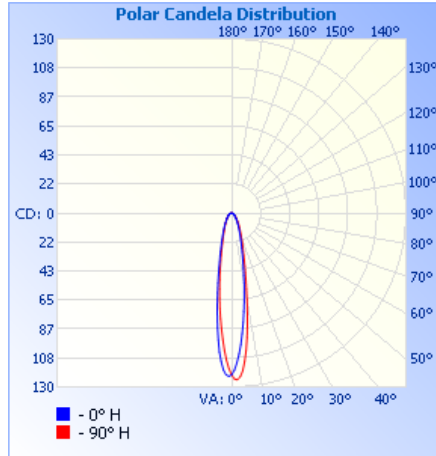

NFWW
121

RGBW DUAL
BEND FLEX
WALL WASHER

Project: _____ Type: _____

Name: _____ Date: _____

PHOTOMETRICS:

3000K

Illuminance at a Distance

	Center Beam fc	Beam Width	
4.3ft	25.7 fc	2.1 ft	2.3 ft
8.7ft	6.27 fc	4.3 ft	4.6 ft
13.0ft	2.81 fc	6.5 ft	6.9 ft
17.3ft	1.58 fc	8.6 ft	9.2 ft
21.7ft	1.01 fc	10.8 ft	11.5 ft
26.0ft	0.70 fc	12.9 ft	13.8 ft

■ Vert. Spread: 27.9°
■ Horiz. Spread: 29.8°

Blue

Illuminance at a Distance

	Center Beam fc	Beam Width	
4.3ft	6.54 fc	1.4 ft	1.4 ft
8.7ft	1.60 fc	2.8 ft	2.9 ft
13.0ft	0.72 fc	4.2 ft	4.3 ft
17.3ft	0.40 fc	5.6 ft	5.7 ft
21.7ft	0.26 fc	7.1 ft	7.2 ft
26.0ft	0.18 fc	8.5 ft	8.6 ft

■ Vert. Spread: 18.5°
■ Horiz. Spread: 18.9°

Full Color

Illuminance at a Distance

	Center Beam fc	Beam Width	
4.3ft	86.0 fc	1.7 ft	1.8 ft
8.7ft	21.0 fc	3.5 ft	3.7 ft
13.0ft	9.41 fc	5.3 ft	5.5 ft
17.3ft	5.31 fc	7.0 ft	7.3 ft
21.7ft	3.38 fc	8.8 ft	9.1 ft
26.0ft	2.35 fc	10.6 ft	10.9 ft