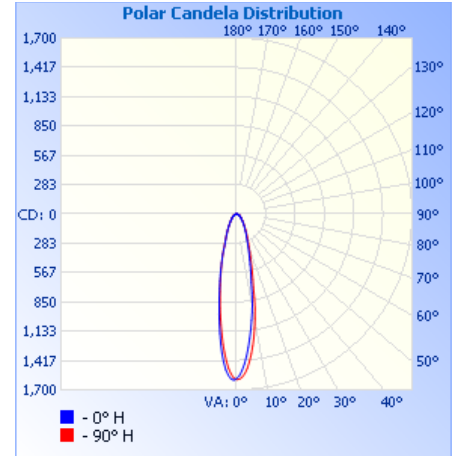

NFWW
121

RGBW DUAL
BEND FLEX
WALL WASHER

Project: _____ Type: _____

Name: _____ Date: _____

PHOTOMETRICS:

3000K

Illuminance at a Distance

	Center Beam fc	Beam Width	
4.3ft	25.7 fc	2.1 ft	2.3 ft
8.7ft	6.27 fc	4.3 ft	4.6 ft
13.0ft	2.81 fc	6.5 ft	6.9 ft
17.3ft	1.58 fc	8.6 ft	9.2 ft
21.7ft	1.01 fc	10.8 ft	11.5 ft
26.0ft	0.70 fc	12.9 ft	13.8 ft

■ Vert. Spread: 27.9°
■ Horiz. Spread: 29.8°

Blue

Illuminance at a Distance

	Center Beam fc	Beam Width	
4.3ft	6.54 fc	1.4 ft	1.4 ft
8.7ft	1.60 fc	2.8 ft	2.9 ft
13.0ft	0.72 fc	4.2 ft	4.3 ft
17.3ft	0.40 fc	5.6 ft	5.7 ft
21.7ft	0.26 fc	7.1 ft	7.2 ft
26.0ft	0.18 fc	8.5 ft	8.6 ft

■ Vert. Spread: 18.5°
■ Horiz. Spread: 18.9°

Full Color

Illuminance at a Distance

	Center Beam fc	Beam Width	
4.3ft	86.0 fc	1.7 ft	1.8 ft
8.7ft	21.0 fc	3.5 ft	3.7 ft
13.0ft	9.41 fc	5.3 ft	5.5 ft
17.3ft	5.31 fc	7.0 ft	7.3 ft
21.7ft	3.38 fc	8.8 ft	9.1 ft
26.0ft	2.35 fc	10.6 ft	10.9 ft