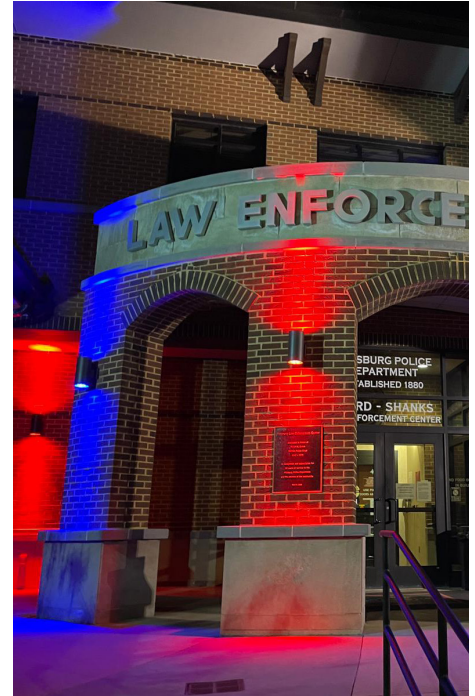

UPD

RGB UP DOWN WALL SCNCE

Project: _____ Type: _____

Name: _____ Date: _____

Size	see dimensions
Watts	24W, 72W
Voltage	100-277V
Dimming	Non-Dimming
Beam Angle	30°
CRI	>80
PF	0.9

Lumens	varies, RGB
CCT	RGB
IP Rating	IP65
Materials	Aluminum, Glass
Finish	Bronze
Lens	Clear
Lifespan	35,000 Hours

OVERVIEW

- **Tunable:** CCT
- **Applications:** IP65
- **Efficacy:** RGB
- **Dimming:** Non-Dimming
- **LED Type:** 3-in-1 chip
- **Lens Type:** Clear
- **Driver:** UL Driver
- **Operating Temp:** -40F° to 113F°
- **Operating Humidity:** 10%-65% RH
- **Lifespan:** 35,000 Hours
- **Warranty:** 3 Years

FEATURES

- Protected from the elements with an IP65 rating making it suitable for rainy environments
- 3-Year Warranty, rated to last up to 50,000 hours

SARIN LED Up-Down Wall Lights are excellent for adding a pop of color to any wall. Modernize the exterior lighting of your residential or commercial space with this sleek looking LED wall sconce. Constructed of rugged, aluminum, this outdoor wall wash light is durable and suitable for wet locations to withstand the elements.

LED Up-Down Wall Lights are perfect for hotels, shopping centers, and hospitals.