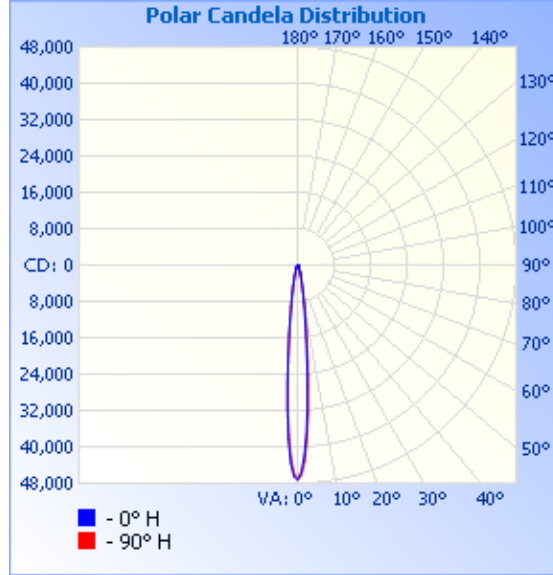

LWSIM | LINEAR WALL WASHER

Project: _____ Type: _____

Name: _____ Date: _____

Size	39.4" L x 2" W x 5.1" H	Lumens	3,600lm
Watts	36W	CCT	3000K, 5000K
Voltage	100-277V	IP Rating	IP65
Dimming	No	Materials	Aluminum
Beam Angle	45°	Finish	Black
CRI	80	Lens	Clear
PF	0.9	Lifespan	30,000 Hours

The housing is made of sleek, quality aluminum with optical covers that provide UV and weather resistances, ensuring that all units are safe outdoors.

PHOTOMETRICS:

36W

Illuminance at a Distance

	Center Beam fc	Beam Width	
5.0ft	1,888 fc	0.9 ft	1.0 ft
10.0ft	472 fc	1.9 ft	1.9 ft
15.0ft	210 fc	2.8 ft	2.9 ft
20.0ft	118 fc	3.7 ft	3.9 ft
25.0ft	75.5 fc	4.6 ft	4.8 ft
30.0ft	52.4 fc	5.6 ft	5.8 ft

■ Vert. Spread: 10.6°
■ Horiz. Spread: 11.0°

DIMENSIONS:

39.4"