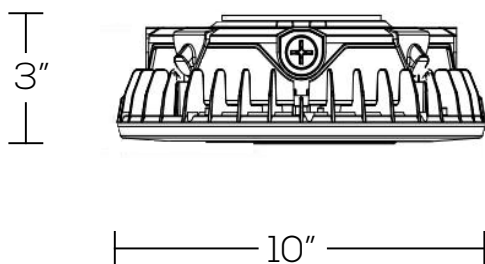

DIMENSIONS: