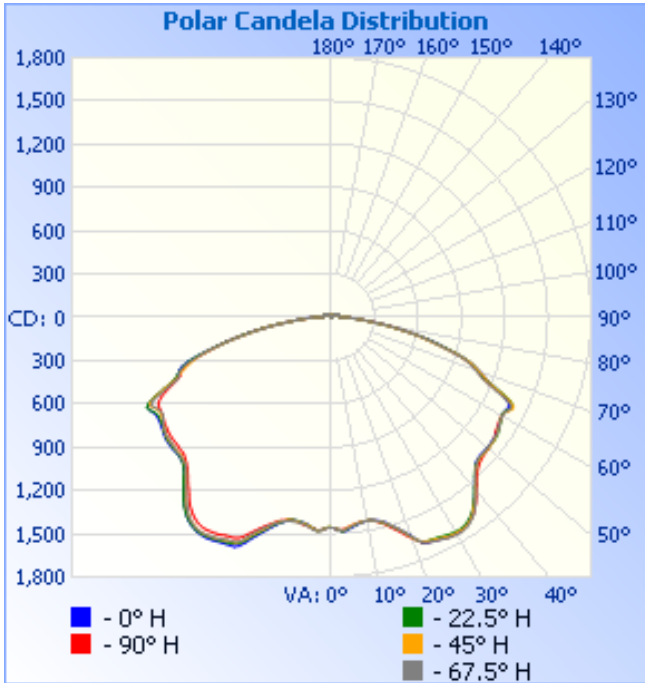

PHOTOMETRICS:

55W:

75W:

Illuminance at a Distance

| | Center Beam fc | Beam Width | |
|--------|----------------|------------|----------|
| 4.3ft | 78.8 fc | 31.4 ft | 26.5 ft |
| 8.7ft | 19.2 fc | 63.5 ft | 53.7 ft |
| 13.0ft | 8.62 fc | 94.9 ft | 80.2 ft |
| 17.3ft | 4.87 fc | 126.2 ft | 106.8 ft |
| 21.7ft | 3.09 fc | 158.3 ft | 133.9 ft |
| 26.0ft | 2.15 fc | 189.7 ft | 160.5 ft |

■ Vert. Spread: 149.3°
■ Horiz. Spread: 144.1°

Illuminance at a Distance

| | Center Beam fc | Beam Width | |
|--------|----------------|------------|---------|
| 4.3ft | 87.3 fc | 28.9 ft | 10.8 ft |
| 8.7ft | 21.3 fc | 58.4 ft | 22.0 ft |
| 13.0ft | 9.55 fc | 87.3 ft | 32.8 ft |
| 17.3ft | 5.39 fc | 116.1 ft | 43.6 ft |
| 21.7ft | 3.43 fc | 145.7 ft | 54.8 ft |
| 26.0ft | 2.39 fc | 174.5 ft | 65.6 ft |