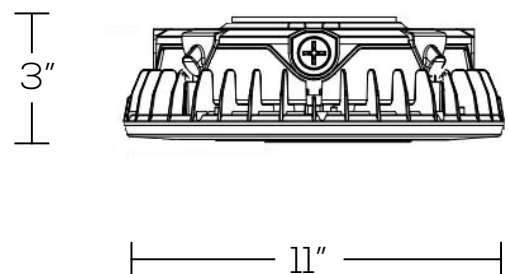

DIMENSIONS: