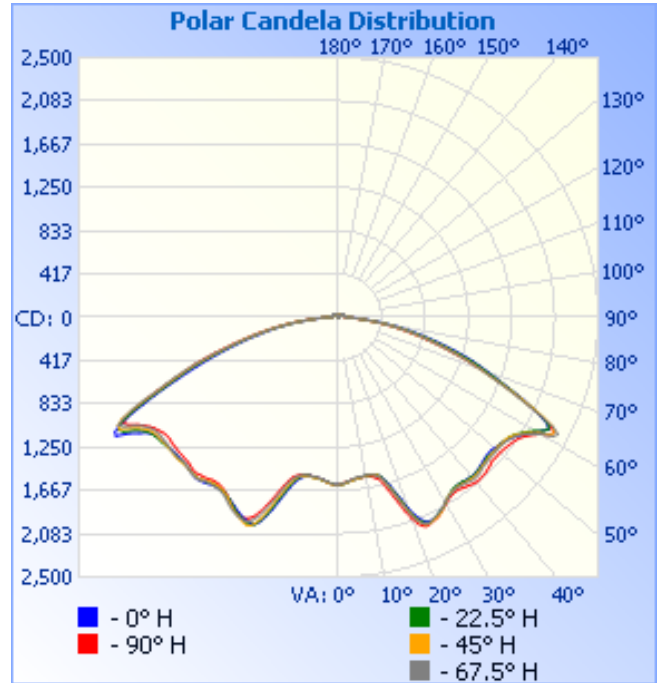

PHOTOMETRICS:

55W:

75W:

Illuminance at a Distance

| | Center Beam fc | Beam Width | |
|--------|----------------|------------|----------|
| 4.3ft | 78.8 fc | 31.4 ft | 26.5 ft |
| 8.7ft | 19.2 fc | 63.5 ft | 53.7 ft |
| 13.0ft | 8.62 fc | 94.9 ft | 80.2 ft |
| 17.3ft | 4.87 fc | 126.2 ft | 106.8 ft |
| 21.7ft | 3.09 fc | 158.3 ft | 133.9 ft |
| 26.0ft | 2.15 fc | 189.7 ft | 160.5 ft |

■ Vert. Spread: 149.3°
■ Horiz. Spread: 144.1°

Illuminance at a Distance

| | Center Beam fc | Beam Width | |
|--------|----------------|------------|---------|
| 4.3ft | 87.3 fc | 28.9 ft | 10.8 ft |
| 8.7ft | 21.3 fc | 58.4 ft | 22.0 ft |
| 13.0ft | 9.55 fc | 87.3 ft | 32.8 ft |
| 17.3ft | 5.39 fc | 116.1 ft | 43.6 ft |
| 21.7ft | 3.43 fc | 145.7 ft | 54.8 ft |
| 26.0ft | 2.39 fc | 174.5 ft | 65.6 ft |