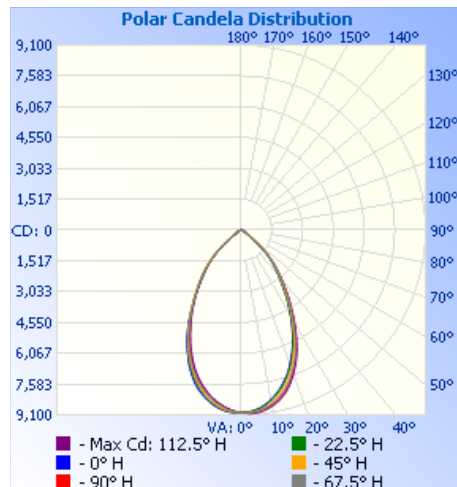

■ Vert. Spread: 64.7°  
■ Horiz. Spread: 65.9°

### 40W

**Illuminance at a Distance**

	Center Beam fc	Beam Width	
2.5ft	734 fc	3.2 ft	3.2 ft
5.0ft	183 fc	6.3 ft	6.4 ft
7.5ft	81.5 fc	9.5 ft	9.6 ft
10.0ft	45.8 fc	12.7 ft	12.8 ft
12.5ft	29.3 fc	15.9 ft	16.0 ft
15.0ft	20.4 fc	19.0 ft	19.2 ft

■ Vert. Spread: 64.8°  
■ Horiz. Spread: 65.3°

### 80W

**Illuminance at a Distance**

	Center Beam fc	Beam Width	
2.5ft	1,438 fc	3.1 ft	3.2 ft
5.0ft	359 fc	6.3 ft	6.4 ft
7.5ft	160 fc	9.4 ft	9.6 ft
10.0ft	89.9 fc	12.5 ft	12.8 ft
12.5ft	57.5 fc	15.7 ft	16.0 ft
15.0ft	39.9 fc	18.8 ft	19.2 ft