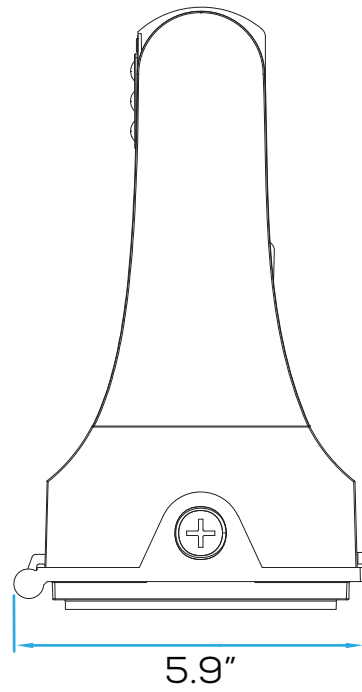

WPR01 | ROTATABLE LED WALL PACK

Project: _____ Type: _____

Name: _____ Date: _____

DIMENSIONS:

25W, 40W

80W