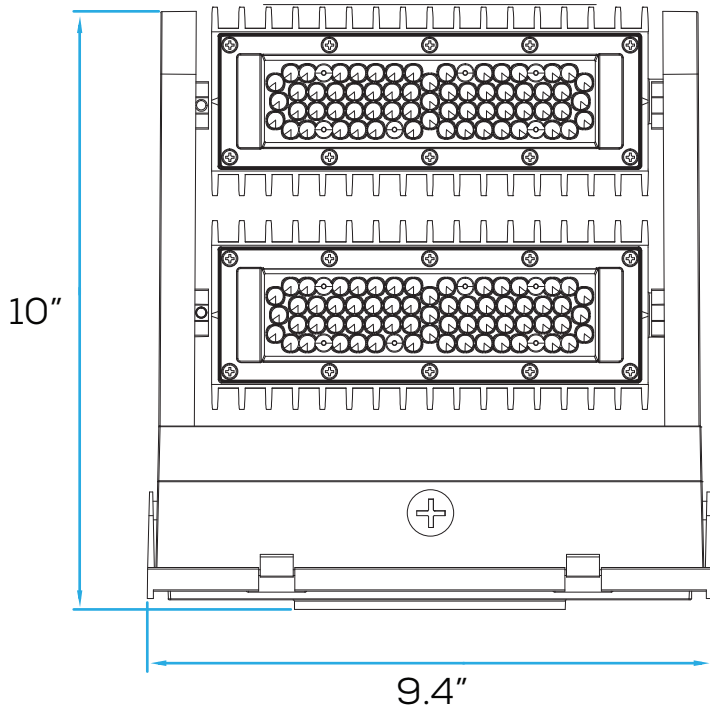

WPR01 | ROTATABLE LED WALL PACK

Project: _____ Type: _____

Name: _____ Date: _____

DIMENSIONS:

25W, 40W

80W