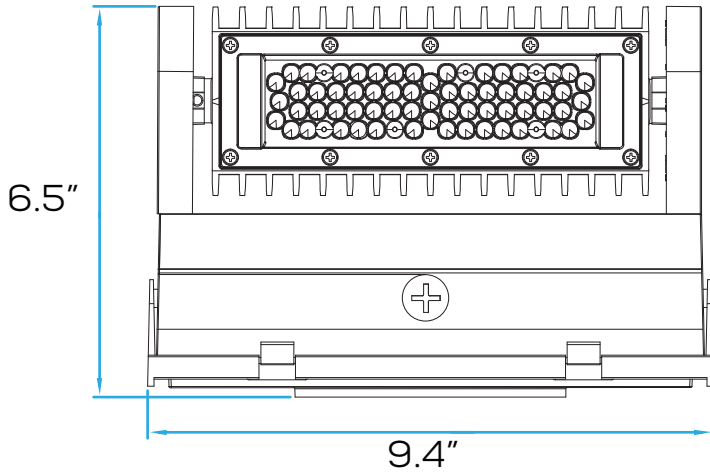

WPR01 | ROTATABLE LED WALL PACK

Project: _____ Type: _____

Name: _____ Date: _____

DIMENSIONS:

25W, 40W