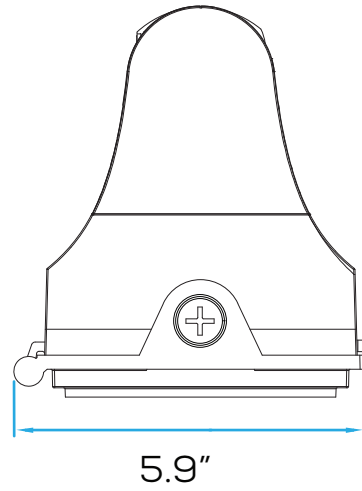

WPR01 | ROTATABLE LED WALL PACK

Project: _____ Type: _____

Name: _____ Date: _____

DIMENSIONS:

25W, 40W