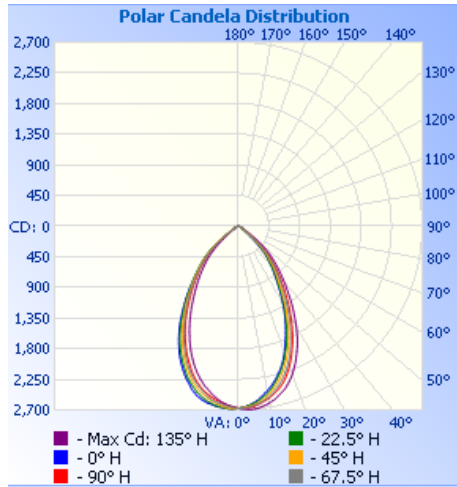

These fixtures are suitable for a variety of applications and will provide significant energy savings. Choose from four energy-saving wattages—25W, 40W, and 80W—and a bright 5700K color temperature.

## PHOTOMETRICS:

### 25W

**Illuminance at a Distance**

	Center Beam fc	Beam Width	
2.5ft	428 fc	3.2 ft	3.2 ft
5.0ft	107 fc	6.3 ft	6.5 ft
7.5ft	47.5 fc	9.5 ft	9.7 ft
10.0ft	26.7 fc	12.7 ft	13.0 ft
12.5ft	17.1 fc	15.8 ft	16.2 ft
15.0ft	11.9 fc	19.0 ft	19.4 ft