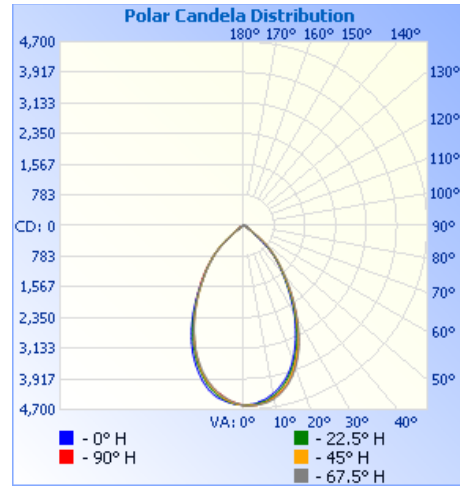

## PHOTOMETRICS:

### 25W

**Illuminance at a Distance**

	Center Beam fc	Beam Width	
2.5ft	428 fc	3.2 ft	3.2 ft
5.0ft	107 fc	6.3 ft	6.5 ft
7.5ft	47.5 fc	9.5 ft	9.7 ft
10.0ft	26.7 fc	12.7 ft	13.0 ft
12.5ft	17.1 fc	15.8 ft	16.2 ft
15.0ft	11.9 fc	19.0 ft	19.4 ft

■ Vert. Spread: 64.7°  
■ Horiz. Spread: 65.9°

### 40W

**Illuminance at a Distance**

	Center Beam fc	Beam Width	
2.5ft	734 fc	3.2 ft	3.2 ft
5.0ft	183 fc	6.3 ft	6.4 ft
7.5ft	81.5 fc	9.5 ft	9.6 ft
10.0ft	45.8 fc	12.7 ft	12.8 ft
12.5ft	29.3 fc	15.9 ft	16.0 ft
15.0ft	20.4 fc	19.0 ft	19.2 ft