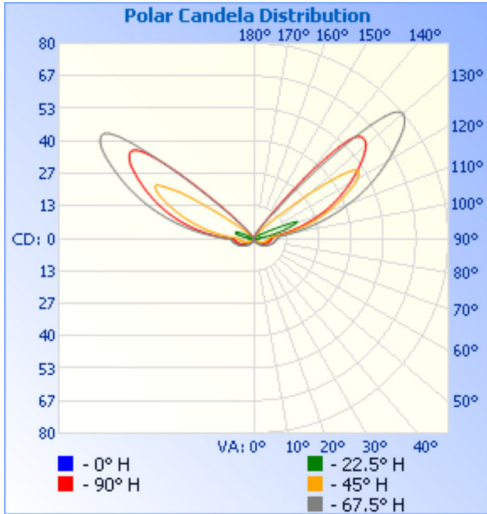

WL2204 | LED CCT WALL SCNCE

Project: _____ Type: _____

Name: _____ Date: _____

Size	6.7" L x 3.2" W x 1.6" D	Lumens	530lm
Watts	7W	CCT	3000K-4000K-6000K
Voltage	120V	IP Rating	IP54
Dimming	Non-Dimming	Materials	Aluminum, PC
Beam Angle	64.4°	Finish	Bronze, Black (custom)
CRI	>80	Lens	Clear
PF	≥ 0.5	Lifespan	30,000 Hours

OVERVIEW

CCT: 3000K-4000K-6000K

Applications: IP54

Efficacy: 65-75 lm/W

Dimming: Non-Dimming

LED Type: SMD3030

Lens Type: Clear

Driver: SD-PNW006301A

Operating Temp: -4° to 104° F

Operating Humidity: 10%-65% RH

Lifespan: 30,000 Hours

Warranty: 3 Years

SARIN LED CCT Wall Sconces add functional lighting with a design element to any outdoor area. Constructed from solid aluminum, this contemporary light features a clear crackle glass shade that provides a unique light pattern on surrounding walls when lit. With an IP Rating of IP54, this wall light is highly weather resistant.

PHOTOMETRICS:

	Center Beam fc	Beam Width
1.7ft	0.12 fc	0.8 ft
3.3ft	0.03 fc	1.6 ft
5.0ft	0.01 fc	2.5 ft
6.7ft	0.01 fc	3.3 ft
8.3ft	0.00 fc	4.1 ft
10.0ft	0.00 fc	5.0 ft

■ Horiz. Spread: 28.0°

IMPORTANT SAFEGUARDS: