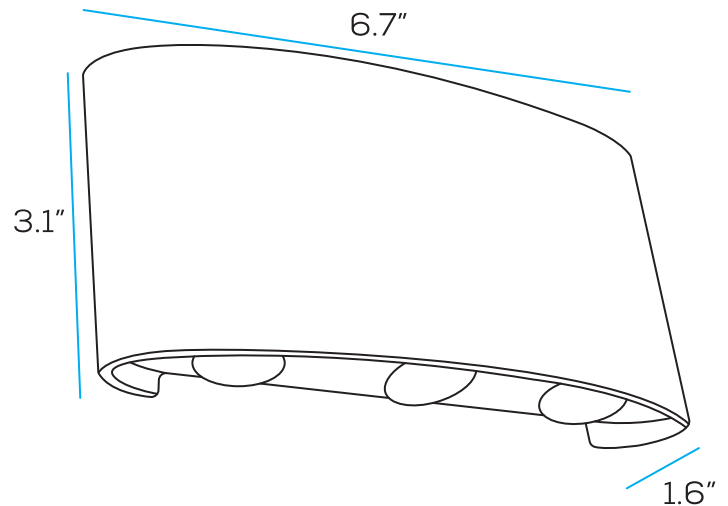

DIMENSIONS: