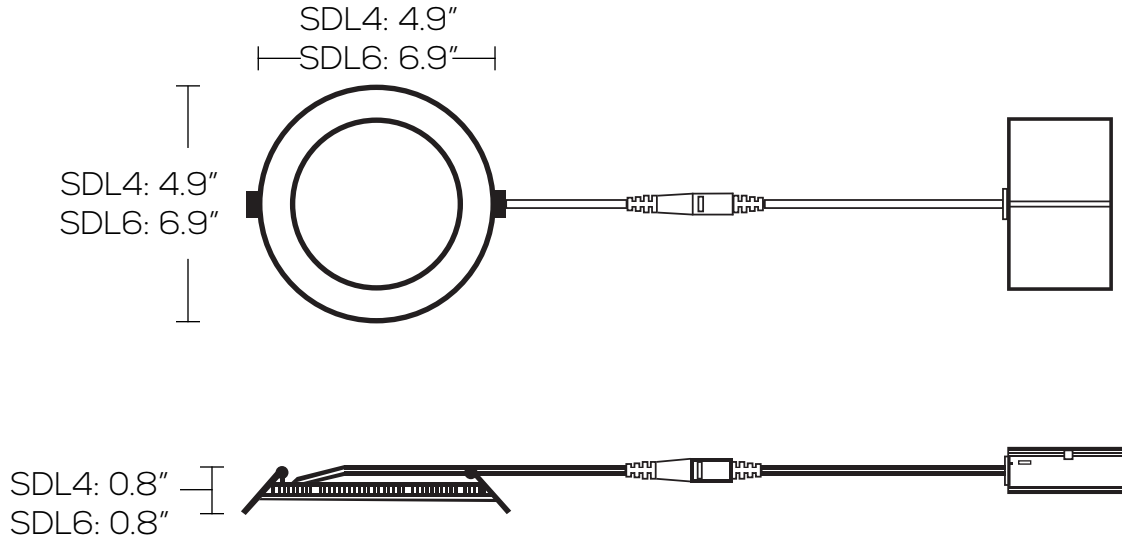

ACCESSORIES

- Junction Box (J-Box) included
- Spring Action Clips fit securely into corresponding openings

OPTIONAL ACCESSORIES

- Bronze Trim
- Black Trim
- Brushed Nickel Trim

Size	SDL4: 4.8" x 4.8" x 1" SDL6: 6.9" x 6.9" x 1"
Watts	SDL4: 9W SDL6: 12W
Voltage	AC120V
Dimming	App
Beam Angle	110°
CRI	80
PF	0.9

SDL

**LED RGB
Slim Downlight
With J-Box**

Project: _____ Type: _____

Name: _____ Date: _____

DIMENSIONS:

PHOTOMETRICS:

9W:

12W:

Illuminance at a Distance

	Center Beam fc	Beam Width	
1.7ft	82.8 fc	5.2 ft	3.9 ft
3.3ft	22.0 fc	10.2 ft	7.5 ft
5.0ft	9.57 fc	15.4 ft	11.4 ft
6.7ft	5.33 fc	20.6 ft	15.3 ft
8.3ft	3.47 fc	25.5 ft	18.9 ft
10.0ft	2.39 fc	30.8 ft	22.8 ft