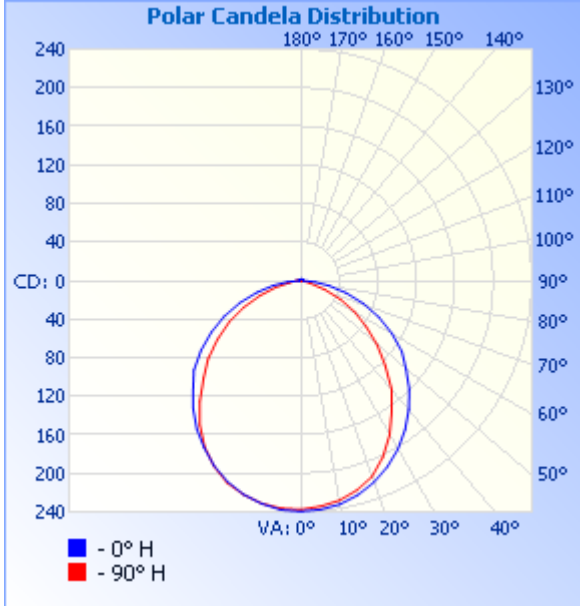

SDL

**LED RGB
Slim Downlight
With J-Box**

Project: _____ Type: _____

Name: _____ Date: _____

DIMENSIONS:

PHOTOMETRICS:

9W:

12W:

Illuminance at a Distance

	Center Beam fc	Beam Width	
1.7ft	82.8 fc	5.2 ft	3.9 ft
3.3ft	22.0 fc	10.2 ft	7.5 ft
5.0ft	9.57 fc	15.4 ft	11.4 ft
6.7ft	5.33 fc	20.6 ft	15.3 ft
8.3ft	3.47 fc	25.5 ft	18.9 ft
10.0ft	2.39 fc	30.8 ft	22.8 ft

■ Vert. Spread: 114.0°
■ Horiz. Spread: 97.4°

Illuminance at a Distance

	Center Beam fc	Beam Width	
1.7ft	105 fc	5.0 ft	4.2 ft
3.3ft	27.9 fc	9.8 ft	8.2 ft
5.0ft	12.2 fc	14.8 ft	12.4 ft
6.7ft	6.77 fc	19.8 ft	16.6 ft
8.3ft	4.41 fc	24.5 ft	20.6 ft
10.0ft	3.04 fc	29.6 ft	24.8 ft