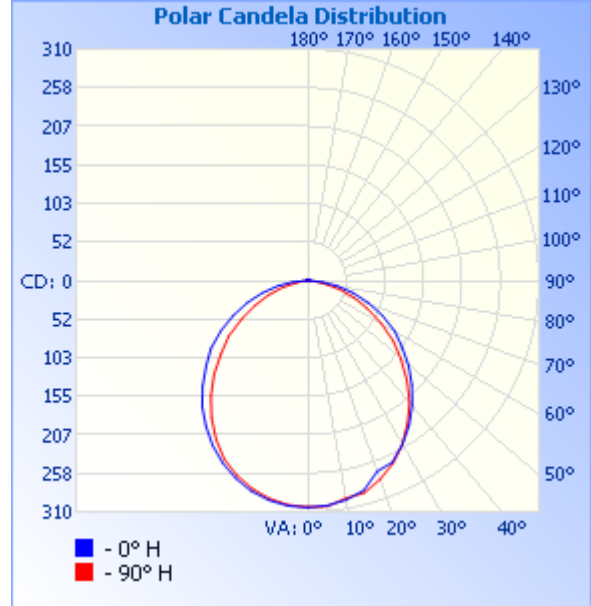

Illuminance at a Distance

	Center Beam fc	Beam Width	
1.7ft	82.8 fc	5.2 ft	3.9 ft
3.3ft	22.0 fc	10.2 ft	7.5 ft
5.0ft	9.57 fc	15.4 ft	11.4 ft
6.7ft	5.33 fc	20.6 ft	15.3 ft
8.3ft	3.47 fc	25.5 ft	18.9 ft
10.0ft	2.39 fc	30.8 ft	22.8 ft

■ Vert. Spread: 114.0°
■ Horiz. Spread: 97.4°

Illuminance at a Distance

	Center Beam fc	Beam Width	
1.7ft	105 fc	5.0 ft	4.2 ft
3.3ft	27.9 fc	9.8 ft	8.2 ft
5.0ft	12.2 fc	14.8 ft	12.4 ft
6.7ft	6.77 fc	19.8 ft	16.6 ft
8.3ft	4.41 fc	24.5 ft	20.6 ft
10.0ft	3.04 fc	29.6 ft	24.8 ft