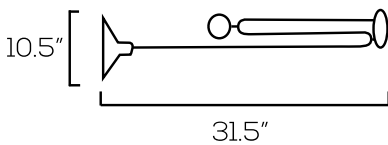

Features

LED Pendant Lights add a touch of elegance to the aesthetics of any room. These lights are intended only for indoor use. LED Pendant Lights are perfect for homes, restaurants, bars, and hotels. This series allows you to use the bulb of your choice.

Dimensions

SES-PDL173-E26