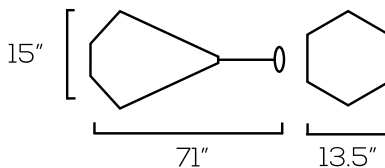

LED PENDANT LIGHT SERIES

SES-PDL

Technical Specifications

Size:	See Reverse
Bulb:	A19 or PAR20
Voltage:	AC120V
Dimmable:	No
Base:	E26
IP Rate:	IP20
Materials:	Iron, Fabric
Housing Color:	Black, Rustic Gray
Lifespan:	50,000 hours

Dimensions

SES-PDL173-E26

SES-PDL120-E26

SES-PDL108-E26

SES-PDL026-E26

SES-PDL487B-E26

SES-PDL487C-E26-C

SES-PDL023-E26

SES-PDL383-E26

SES-PDL020-E26

SES-PDL011-E26

SES-PDL064-E26

Model Numbers

SES-PDL173-E26 SES-PDL023-E26 SES-PDL020-E26 SES-PDL120-E26 SES-PDL487C-E26-C
 SES-PDL026-E26 SES-PDL011-E26 SES-PDL383-E26 SES-PDL108-E26 SES-PDL487B-E26
 SES-PDL064-E26