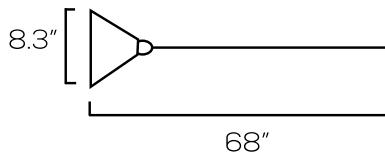

SES-PDL383-E26