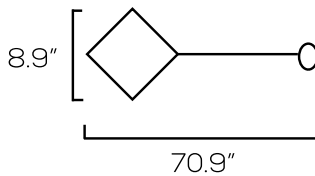

SES-PDL120-E26