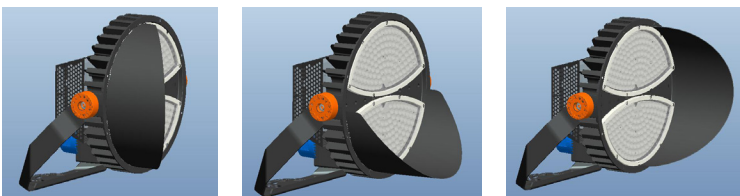

SP06

DMX CONTROLLED RGBW SPORT LIGHT

Project: _____ Type: _____

Name: _____ Date: _____

Watts	750W	1200W		
Lumens	105,000lm - 107,250lm	168,000lm - 171,600lm		
Size	See Dimensions		CCT	RGBW
Voltage	120-277V		IP Rating	IP65
Dimming	0-10V		Materials	Die-Cast Aluminum
Beam Angle	30°		Finish	Black (Bronze Optional)
CRI	>70		Lens	Clear
PF	≥ 0.9		Lifespan	50,000 Hours

■ Vert. Spread: 28.3°
■ Horiz. Spread: 28.9°

Illuminance at a Distance

	Center Beam fc	Beam Width
16.7R	932 fc	8.3 ft
33.3R	234 fc	16.6 ft
50.0R	104 fc	25.0 ft
66.7R	58.4 fc	33.3 ft
83.3R	37.5 fc	41.6 ft
100.0R	26.0 fc	50.0 ft

■ Beam Spread: 28.1°

wattage selection

shields can be installed in different directions

SP06

**DMX CONTROLLED
RGBW SPORT
LIGHT**

Project: _____ Type: _____

Name: _____ Date: _____

DIMENSIONS: