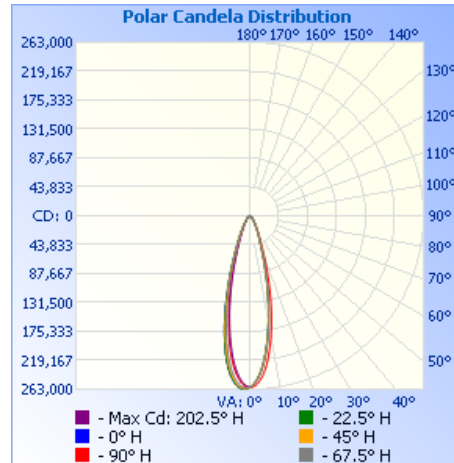

SP06

DMX CONTROLLED RGBW SPORT LIGHT

Project: _____ Type: _____

Name: _____ Date: _____

Watts	750W	1200W		
Lumens	105,000lm - 107,250lm	168,000lm - 171,600lm		
Size	See Dimensions		CCT	RGBW
Voltage	120-277V		IP Rating	IP65
Dimming	0-10V		Materials	Die-Cast Aluminum
Beam Angle	30°		Finish	Black (Bronze Optional)
CRI	>70		Lens	Clear
PF	≥ 0.9		Lifespan	50,000 Hours

SP06

DMX CONTROLLED RGBW SPORT LIGHT

Project: _____ Type: _____

Name: _____ Date: _____

PHOTOMETRICS:

750W:

1200W:

Illuminance at a Distance

	Center Beam fc	Beam Width	
16.7R	458 fc	8.4 ft	8.6 ft
33.3R	115 fc	16.8 ft	17.2 ft
50.0R	51.1 fc	25.2 ft	25.8 ft
66.7R	28.7 fc	33.6 ft	34.4 ft
83.3R	18.4 fc	42.0 ft	43.0 ft
100.0R	12.8 fc	50.4 ft	51.6 ft

■ Vert. Spread: 28.3°
■ Horiz. Spread: 28.9°

Illuminance at a Distance

	Center Beam fc	Beam Width
16.7R	932 fc	8.3 ft
33.3R	234 fc	16.6 ft
50.0R	104 fc	25.0 ft
66.7R	58.4 fc	33.3 ft
83.3R	37.5 fc	41.6 ft
100.0R	26.0 fc	50.0 ft