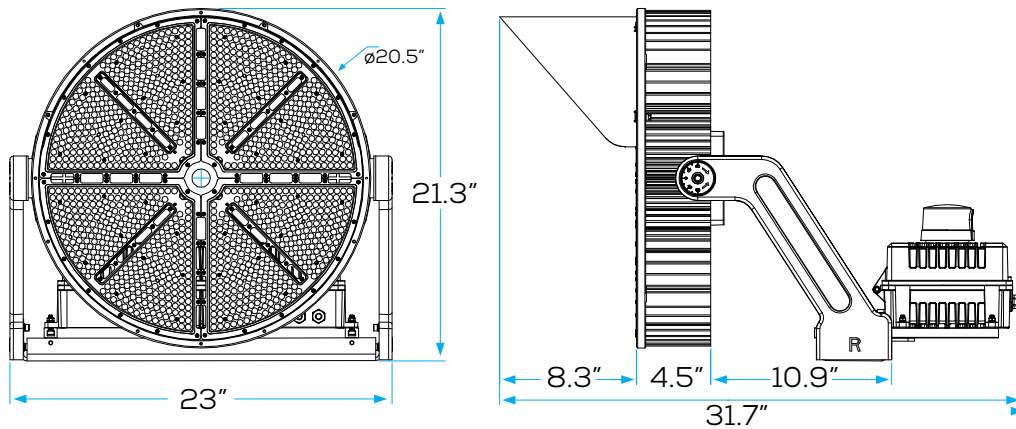

SP06

**DMX CONTROLLED
RGBW SPORT
LIGHT**

Project: _____ Type: _____

Name: _____ Date: _____

DIMENSIONS:

750W

1200W