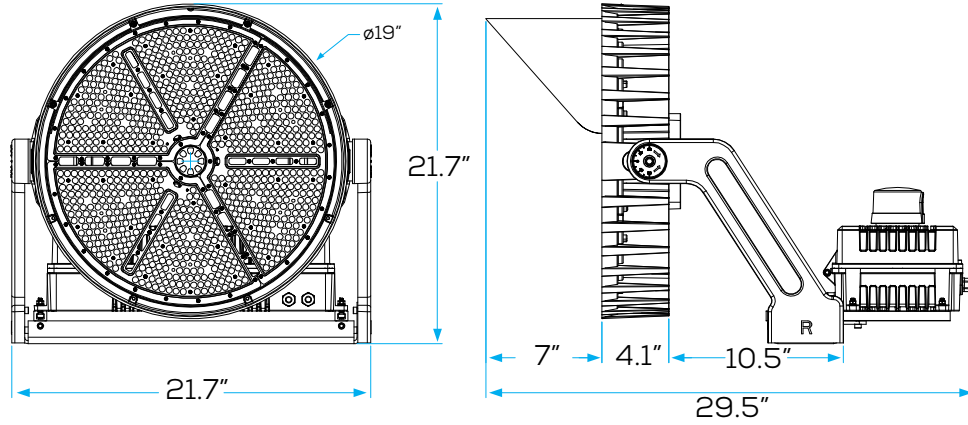

SP06

**DMX CONTROLLED
RGBW SPORT
LIGHT**

Project: _____ Type: _____

Name: _____ Date: _____

DIMENSIONS:

750W