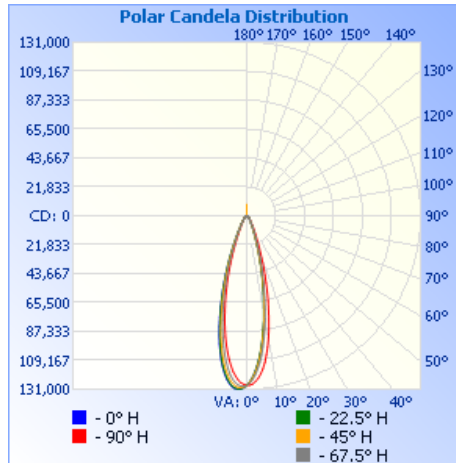

SP06

DMX CONTROLLED RGBW SPORT LIGHT

Project: _____ Type: _____

Name: _____ Date: _____

Watts	750W	1200W		
Lumens	105,000lm - 107,250lm	168,000lm - 171,600lm		
Size	See Dimensions		CCT	RGBW
Voltage	120-277V		IP Rating	IP65
Dimming	0-10V		Materials	Die-Cast Aluminum
Beam Angle	30°		Finish	Black (Bronze Optional)
CRI	>70		Lens	Clear
PF	≥ 0.9		Lifespan	50,000 Hours

SP06

DMX CONTROLLED RGBW SPORT LIGHT

Project: _____ Type: _____

Name: _____ Date: _____

PHOTOMETRICS:

750W:

1200W:

Illuminance at a Distance

	Center Beam fc	Beam Width	
16.7R	458 fc	8.4 ft	8.6 ft
33.3R	115 fc	16.8 ft	17.2 ft
50.0R	51.1 fc	25.2 ft	25.8 ft
66.7R	28.7 fc	33.6 ft	34.4 ft
83.3R	18.4 fc	42.0 ft	43.0 ft
100.0R	12.8 fc	50.4 ft	51.6 ft

■ Beam Spread: 28.1°

wattage selection

shields can be installed in different directions

SP06

**DMX CONTROLLED
RGBW SPORT
LIGHT**

Project: _____ Type: _____

Name: _____ Date: _____

DIMENSIONS: