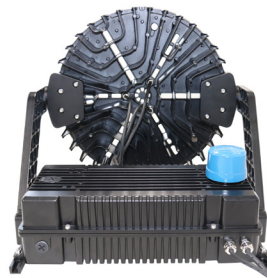

SP06

DMX CONTROLLED RGBW SPORT LIGHT

Project: _____ Type: _____

Name: _____ Date: _____

Watts	750W	1200W		
Lumens	105,000lm - 107,250lm	168,000lm - 171,600lm		
Size	See Dimensions		CCT	RGBW
Voltage	120-277V		IP Rating	IP65
Dimming	0-10V		Materials	Die-Cast Aluminum
Beam Angle	30°		Finish	Black (Bronze Optional)
CRI	>70		Lens	Clear
PF	≥ 0.9		Lifespan	50,000 Hours

OVERVIEW

CCT: RGBW

Applications: IP65

Efficacy: 140-143lm/W

Dimming: 0-10V

LED Type: SMD3030

Lens Type: Clear

Driver: BLD-700-C420-ENU,
BLD-600-C420-ENU