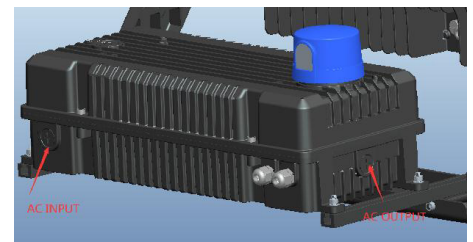

■ Vert. Spread: 28.3°
■ Horiz. Spread: 28.9°

Illuminance at a Distance

	Center Beam fc	Beam Width
16.7R	932 fc	8.3 ft
33.3R	234 fc	16.6 ft
50.0R	104 fc	25.0 ft
66.7R	58.4 fc	33.3 ft
83.3R	37.5 fc	41.6 ft
100.0R	26.0 fc	50.0 ft

■ Beam Spread: 28.1°

wattage selection

shields can be installed in different directions

SP06

**DMX CONTROLLED
RGBW SPORT
LIGHT**

Project: _____ Type: _____

Name: _____ Date: _____

DIMENSIONS: