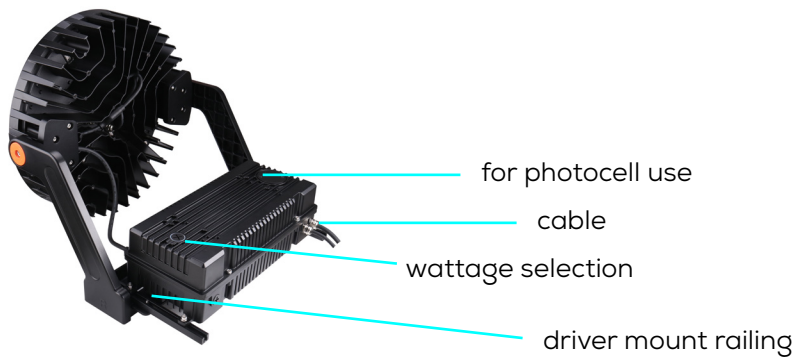

Illuminance at a Distance

	Center Beam fc	Beam Width	
16.7R	458 fc	8.4 ft	8.6 ft
33.3R	115 fc	16.8 ft	17.2 ft
50.0R	51.1 fc	25.2 ft	25.8 ft
66.7R	28.7 fc	33.6 ft	34.4 ft
83.3R	18.4 fc	42.0 ft	43.0 ft
100.0R	12.8 fc	50.4 ft	51.6 ft

■ Vert. Spread: 28.3°
■ Horiz. Spread: 28.9°

Illuminance at a Distance

	Center Beam fc	Beam Width
16.7R	932 fc	8.3 ft
33.3R	234 fc	16.6 ft
50.0R	104 fc	25.0 ft
66.7R	58.4 fc	33.3 ft
83.3R	37.5 fc	41.6 ft
100.0R	26.0 fc	50.0 ft

■ Beam Spread: 28.1°

wattage selection