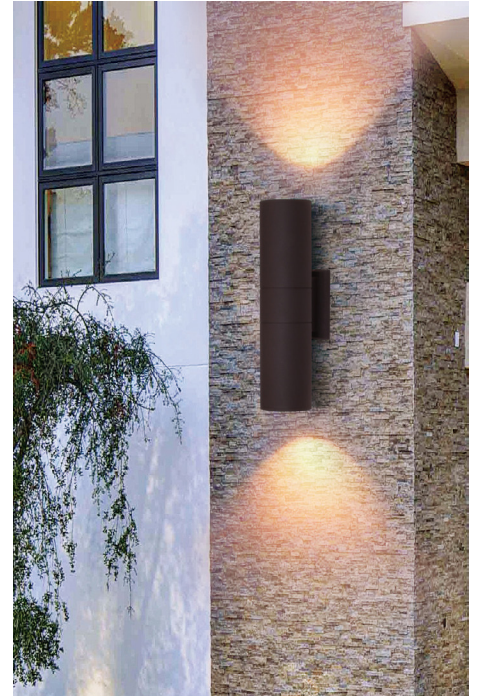

WL6101 | MOONLIGHT SERIES

Project: _____ Type: _____

Name: _____ Date: _____

| | | | |
|--------------------------|-------------------------|------------------|-----------------|
| Size | 4.7" W x 18" H x 6.6" D | IP Rating | IP54 |
| Watts | 60W Max | Materials | Aluminum, Glass |
| Voltage | 120V | Finish | Bronze |
| Bulb Type | E26 | Lens | Frosted |
| Number of Sockets | 2 Sockets | Lifespan | 30,000 Hours |

- E26 Bulb dependent fixtures allow for customization in brightness, CCT, and more
- Available in two finishes: black and bronze
- Protected from the elements with an IP54 rating making it suitable for rainy environments

The SARIN Moonlight Series features elegant, outdoor wall sconces that add functional lighting and brilliance to any area. Constructed from solid aluminum, this fixture boasts a sleek look with a bronze finish.

LED Wall Sconces are safe to use in wet locations that come in direct contact with rain and water. The fixtures have a switch to change between three color temperatures. This decorative LED wall sconce is ideal for any exterior wall on hotels, homes, and offices.