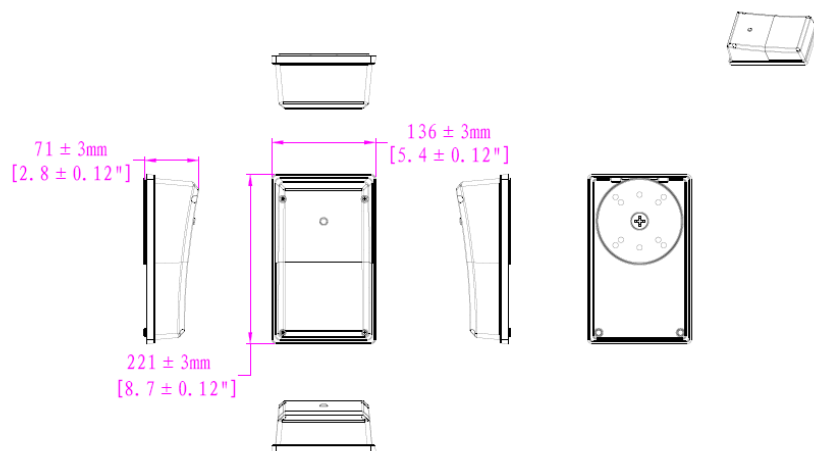

MWP10

CCT, WATTAGE
ADJUSTABLE MINI
WALL PACK

Project: _____ Type: _____

Name: _____ Date: _____

PHOTOMETRICS:

20W

30W

Illuminance at a Distance

	Center Beam fc	Beam Width	
4.3ft	54.5 fc	6.0 ft	8.9 ft
8.7ft	13.3 fc	12.0 ft	17.9 ft
13.0ft	5.97 fc	18.0 ft	26.8 ft
17.3ft	3.37 fc	24.0 ft	35.7 ft
21.7ft	2.14 fc	30.0 ft	44.7 ft
26.0ft	1.49 fc	36.0 ft	53.6 ft

■ Vert. Spread: 69.4°
■ Horiz. Spread: 91.7°

Illuminance at a Distance

	Center Beam fc	Beam Width	
4.3ft	63.1 fc	8.8 ft	14.5 ft
8.7ft	15.4 fc	17.9 ft	29.4 ft
13.0ft	6.90 fc	26.7 ft	44.0 ft
17.3ft	3.90 fc	35.6 ft	58.5 ft
21.7ft	2.48 fc	44.6 ft	73.4 ft
26.0ft	1.73 fc	53.4 ft	87.9 ft

■ Vert. Spread: 91.6°
■ Horiz. Spread: 118.8°

DIMENSIONS:

MWP10

CCT, WATTAGE
ADJUSTABLE MINI
WALL PACK

Project: _____ Type: _____

Name: _____ Date: _____

ORDER FORM:

(*) Special Order/Not Commonly Stocked