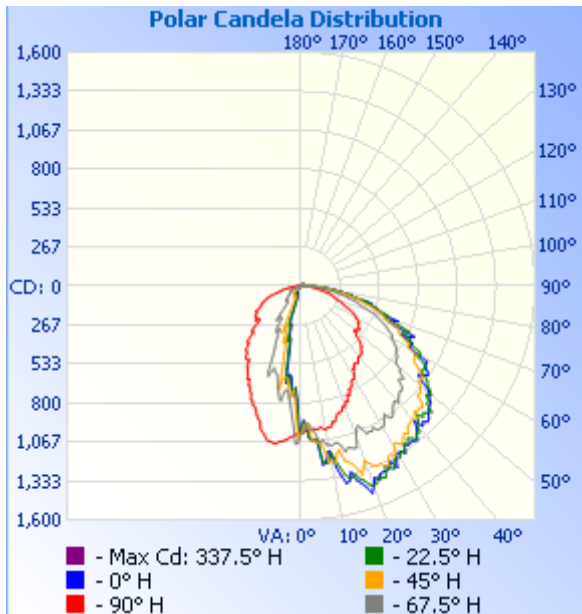

MWP10

CCT, WATTAGE
ADJUSTABLE MINI
WALL PACK

Project: _____ Type: _____

Name: _____ Date: _____

PHOTOMETRICS:

20W

30W

Illuminance at a Distance

	Center Beam fc	Beam Width	
4.3ft	54.5 fc	6.0 ft	8.9 ft
8.7ft	13.3 fc	12.0 ft	17.9 ft
13.0ft	5.97 fc	18.0 ft	26.8 ft
17.3ft	3.37 fc	24.0 ft	35.7 ft
21.7ft	2.14 fc	30.0 ft	44.7 ft
26.0ft	1.49 fc	36.0 ft	53.6 ft

■ Vert. Spread: 69.4°
■ Horiz. Spread: 91.7°

Illuminance at a Distance

	Center Beam fc	Beam Width	
4.3ft	63.1 fc	8.8 ft	14.5 ft
8.7ft	15.4 fc	17.9 ft	29.4 ft
13.0ft	6.90 fc	26.7 ft	44.0 ft
17.3ft	3.90 fc	35.6 ft	58.5 ft
21.7ft	2.48 fc	44.6 ft	73.4 ft
26.0ft	1.73 fc	53.4 ft	87.9 ft