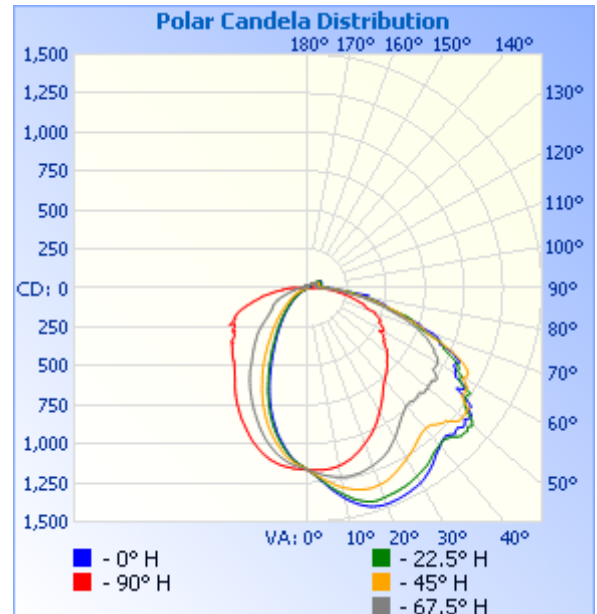

MWP10

CCT, WATTAGE
ADJUSTABLE MINI
WALL PACK

Project: _____ Type: _____

Name: _____ Date: _____

PHOTOMETRICS:

20W

30W

Illuminance at a Distance

	Center Beam fc	Beam Width	
4.3ft	54.5 fc	6.0 ft	8.9 ft
8.7ft	13.3 fc	12.0 ft	17.9 ft
13.0ft	5.97 fc	18.0 ft	26.8 ft
17.3ft	3.37 fc	24.0 ft	35.7 ft
21.7ft	2.14 fc	30.0 ft	44.7 ft
26.0ft	1.49 fc	36.0 ft	53.6 ft

■ Vert. Spread: 69.4°
■ Horiz. Spread: 91.7°

Illuminance at a Distance

	Center Beam fc	Beam Width	
4.3ft	63.1 fc	8.8 ft	14.5 ft
8.7ft	15.4 fc	17.9 ft	29.4 ft
13.0ft	6.90 fc	26.7 ft	44.0 ft
17.3ft	3.90 fc	35.6 ft	58.5 ft
21.7ft	2.48 fc	44.6 ft	73.4 ft
26.0ft	1.73 fc	53.4 ft	87.9 ft