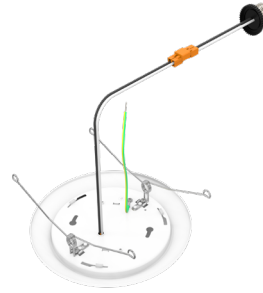

DLNL

LED Disc Light With Nightlight

Project: _____ Type: _____

Name: _____ Date: _____

OVERVIEW

Tunable: 2700K-5000K

Applications: Damp Locations

Efficacy: 87lm/W

Dimming: Triac

LED Type: Lumileds

Lens Type: Frosted

Operating Temp: -13F° to 122F°

Operating Humidity: 10-65%RH

Lifespan: 35,000 Hours

Warranty: 3 Years

FEATURES

- Safe in wet locations where water and humidity may come into contact
- Adjustable Color Temperature from warm (2700K) to bright white (5000K)

Size	7.28" x 7.28" x 1.5"	Lumens	1050lm
Watts	13W	CCT	2700K - 3000K - 3500K - 4000K - 5000K
Voltage	AC120V	IP Rating	IP44
Dimming	Triac	Materials	PA
Beam Angle	90°	Finish	White
CRI	>80	Lens	Frosted
PF	>0.7	Lifespan	35,000 Hours

SARIN NIGHT LIGHT DOWNLIGHTS remove the need for recessed cans, freeing up space for installation and hard-to-reach locations with a sleek and elegant look. This downlight is designed to reduce energy costs and maintenance intervals. The spring action clips and junction box eliminate the need for housing, making for easier installations. The easy to control Night Light function adds one more reason to switch to this light!

These downlights are meant for indoor use but can be installed in wet locations such as kitchens and bathrooms, where humidity and splashes of water are common. Access to space above the ceiling is required for installation.