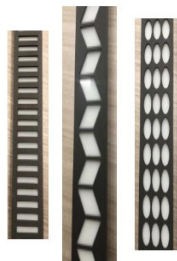

11673- 4ft
Replacement
Cover