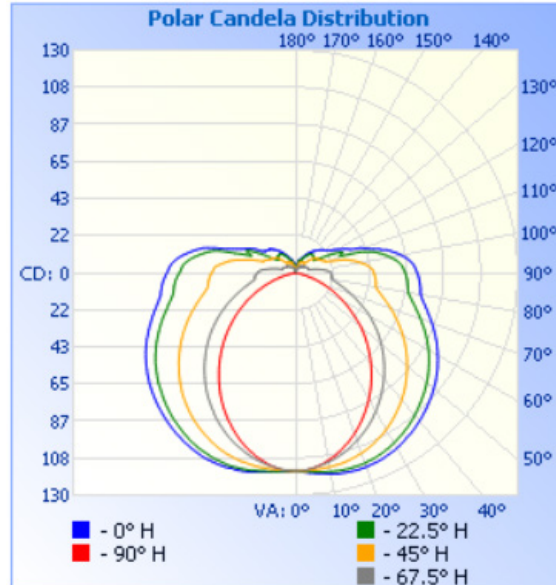

## FEATURES

- Protected from the elements with an IP54 rating making it suitable for rainy environments
- Offers three color temperatures with a 120° beam spread

With an IP54 rating, these sconces are safe to use in wet locations that come in direct contact with rain and water. This decorative LED wall sconce is ideal for any exterior wall on hotels, homes, and offices.

## PHOTOMETRICS:

12W

**Illuminance at a Distance**

	Center Beam fc	Beam Width
1.7ft	40.1 fc	3.8 ft
3.3ft	10.7 fc	7.5 ft
5.0ft	4.64 fc	11.3 ft
6.7ft	2.58 fc	15.1 ft
8.3ft	1.68 fc	18.8 ft
10.0ft	1.16 fc	22.6 ft