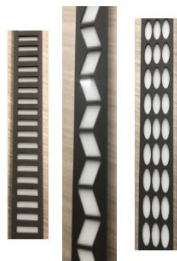

WL10004 | LINEAR WALL SCONCE CCT TUNABLE

Project: _____ Type: _____

Name: _____ Date: _____

ORDER FORM:

(*) Special Order/Not Commonly Stocked

Custom Model Assembly

	Fixture	CCT	Watts	Beam Angle	Voltage
	☒ WL10001	☒ CCT	☐ 12W	☒ 120°	☒ 100-277V
			☐ 24W		
			☐ 36W		
			☐ 43W		

SES-WL10004-CCT-12-2FT
Example Model Number

	SES	~~WL10001~~	CCT	—	12	—	120°	—	100-277V
Quantity		Fixture	CCT		Watts		Beam Angle		Voltage

Common Stock Models:

Option Accessories

Item #	Model #
11664	SES-WL10004-CCT-12-2FT
11665	SES-WL10004-CCT-24-4FT
11666	SES-WL10004-CCT-36-6FT
11667	SES-WL10004-CCT-43-8FT

Item #	Model #
11672	SES-WL1000X-DP-2FT
11673	SES-WL1000X-DP-4FT
11674	SES-WL1000X-DP-6FT
11675	SES-WL1000X-DP-8FT

11672- 2ft
Replacement
Cover