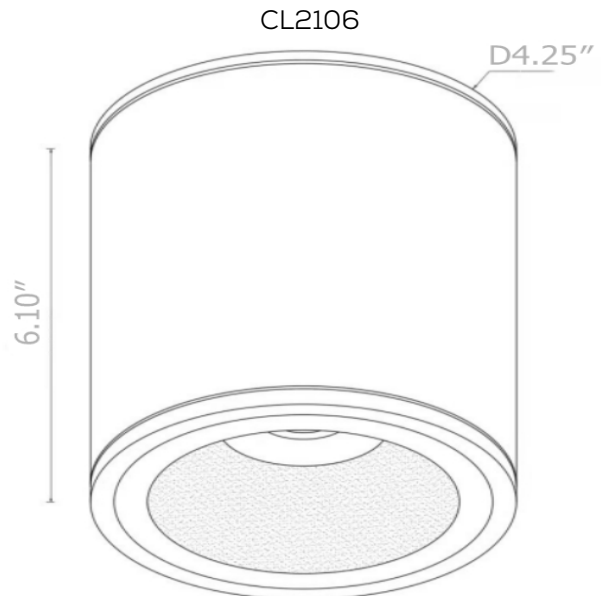

CL210

SURFACE MOUNT CANNISTER

Project: _____ Type: _____

Name: _____ Date: _____

Size	x" x"
Watts	7W
Voltage	90-264V
Dimming	No
Beam Angle	80°
CRI	80
PF	0.95

Lumens	700lm
CCT	3000K
IP Rating	IP65
Materials	Aluminum, tempered glass
Finish	Black
Lens	Tempered glass
Lifespan	20,000 hours

CL210

SURFACE MOUNT CANNISTER

Project: _____ Type: _____

Name: _____ Date: _____

PHOTOMETRICS:

CL2105

CL2106

DIMENSIONS:

CL210

SURFACE MOUNT CANNISTER

Project: _____ Type: _____

Name: _____ Date: _____

ORDER FORM:

(* Special Order/Not Commonly Stocked)

Custom Model Assembly

	Fixture	CCT	Watts	Beam Angle	Voltage
<input type="checkbox"/> CL2105	<input checked="" type="checkbox"/> 3000K	<input type="checkbox"/> 7W	<input checked="" type="checkbox"/> 80°	<input checked="" type="checkbox"/> 90-264V	
<input type="checkbox"/> CL2106		<input type="checkbox"/> 12W			