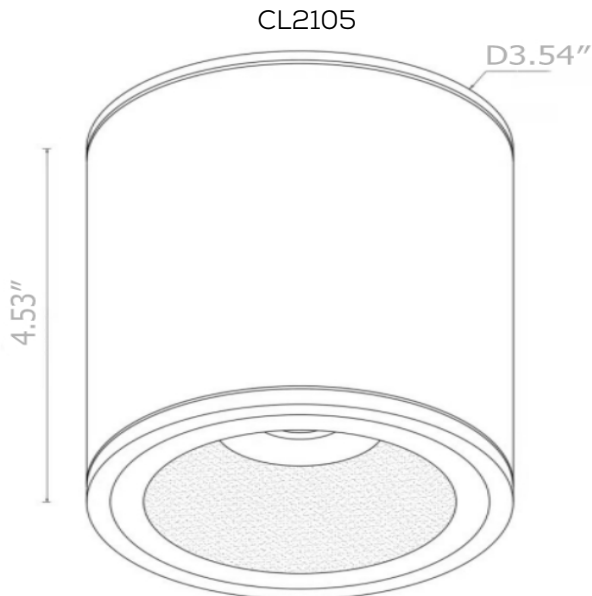

CL210

SURFACE MOUNT CANNISTER

Project: _____ Type: _____

Name: _____ Date: _____

Size	x" x"
Watts	7W
Voltage	90-264V
Dimming	No
Beam Angle	80°
CRI	80
PF	0.95

Lumens	700lm
CCT	3000K
IP Rating	IP65
Materials	Aluminum, tempered glass
Finish	Black
Lens	Tempered glass
Lifespan	20,000 hours

CL210

SURFACE MOUNT CANNISTER

Project: _____ Type: _____

Name: _____ Date: _____

PHOTOMETRICS:

CL2105

CL2106

DIMENSIONS:

CL210

SURFACE MOUNT CANNISTER

Project: _____ Type: _____

Name: _____ Date: _____

ORDER FORM:

(* Special Order/Not Commonly Stocked)

Custom Model Assembly

	Fixture	CCT	Watts	Beam Angle	Voltage
<input type="checkbox"/> CL2105	<input checked="" type="checkbox"/> 3000K	<input type="checkbox"/> 7W	<input checked="" type="checkbox"/> 80°	<input checked="" type="checkbox"/> 90-264V	
<input type="checkbox"/> CL2106		<input type="checkbox"/> 12W			