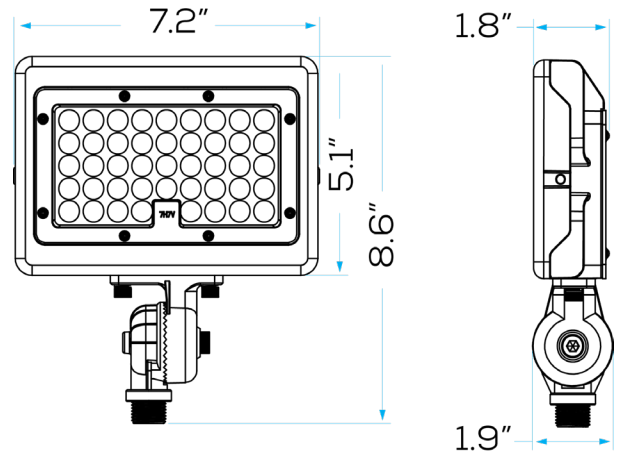

Knuckle Mount