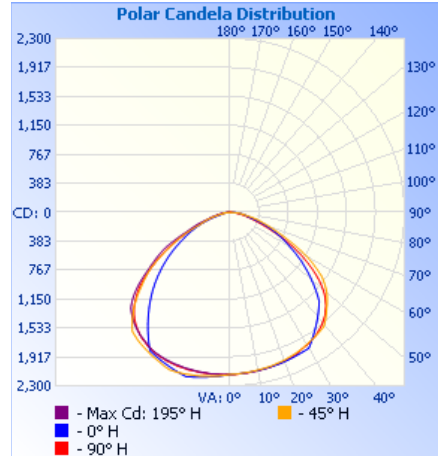

## PHOTOMETRICS:

### 30W

**Illuminance at a Distance**

Center Beam fc	Beam Width	
2.5ft	185 fc	8.7 ft 9.0 ft
5.0ft	46.3 fc	17.4 ft 18.1 ft
7.5ft	20.6 fc	26.1 ft 27.1 ft
10.0ft	11.6 fc	34.8 ft 36.1 ft
12.5ft	7.40 fc	43.5 ft 45.1 ft
15.0ft	5.14 fc	52.1 ft 54.2 ft

■ Vert. Spread: 120.2°  
■ Horiz. Spread: 122.0°

### 50W

**Illuminance at a Distance**

Center Beam fc	Beam Width	
2.5ft	344 fc	6.8 ft 7.5 ft
5.0ft	85.9 fc	13.6 ft 15.1 ft
7.5ft	38.2 fc	20.3 ft 22.6 ft
10.0ft	21.5 fc	27.1 ft 30.2 ft
12.5ft	13.7 fc	33.9 ft 37.7 ft
15.0ft	9.54 fc	40.7 ft 45.2 ft