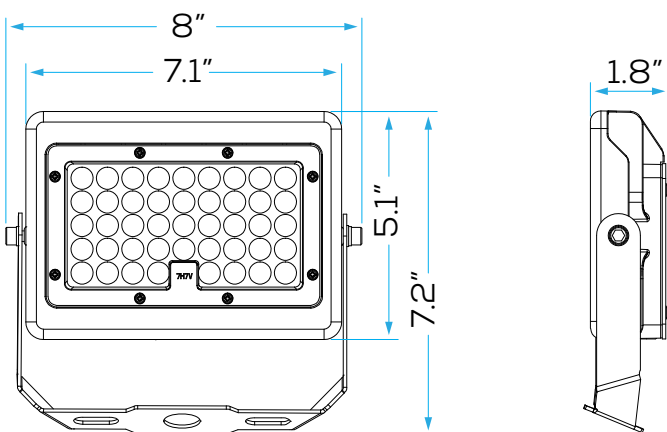

### 30W

**Illuminance at a Distance**

Center Beam fc	Beam Width	
2.5ft	185 fc	8.7 ft 9.0 ft
5.0ft	46.3 fc	17.4 ft 18.1 ft
7.5ft	20.6 fc	26.1 ft 27.1 ft
10.0ft	11.6 fc	34.8 ft 36.1 ft
12.5ft	7.40 fc	43.5 ft 45.1 ft
15.0ft	5.14 fc	52.1 ft 54.2 ft

### 50W

**Illuminance at a Distance**

Center Beam fc	Beam Width	
2.5ft	344 fc	6.8 ft 7.5 ft
5.0ft	85.9 fc	13.6 ft 15.1 ft
7.5ft	38.2 fc	20.3 ft 22.6 ft
10.0ft	21.5 fc	27.1 ft 30.2 ft
12.5ft	13.7 fc	33.9 ft 37.7 ft
15.0ft	9.54 fc	40.7 ft 45.2 ft

## DIMENSIONS:

Large Yoke Mount

Knuckle Mount