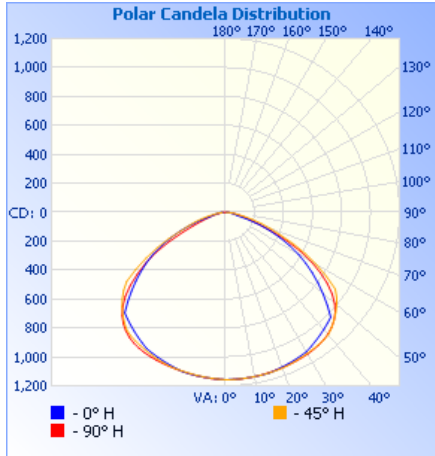

FLO6E | LED OUTDOOR FLOOD LIGHT

Project: _____ Type: _____

Name: _____ Date: _____

PHOTOMETRICS:

30W