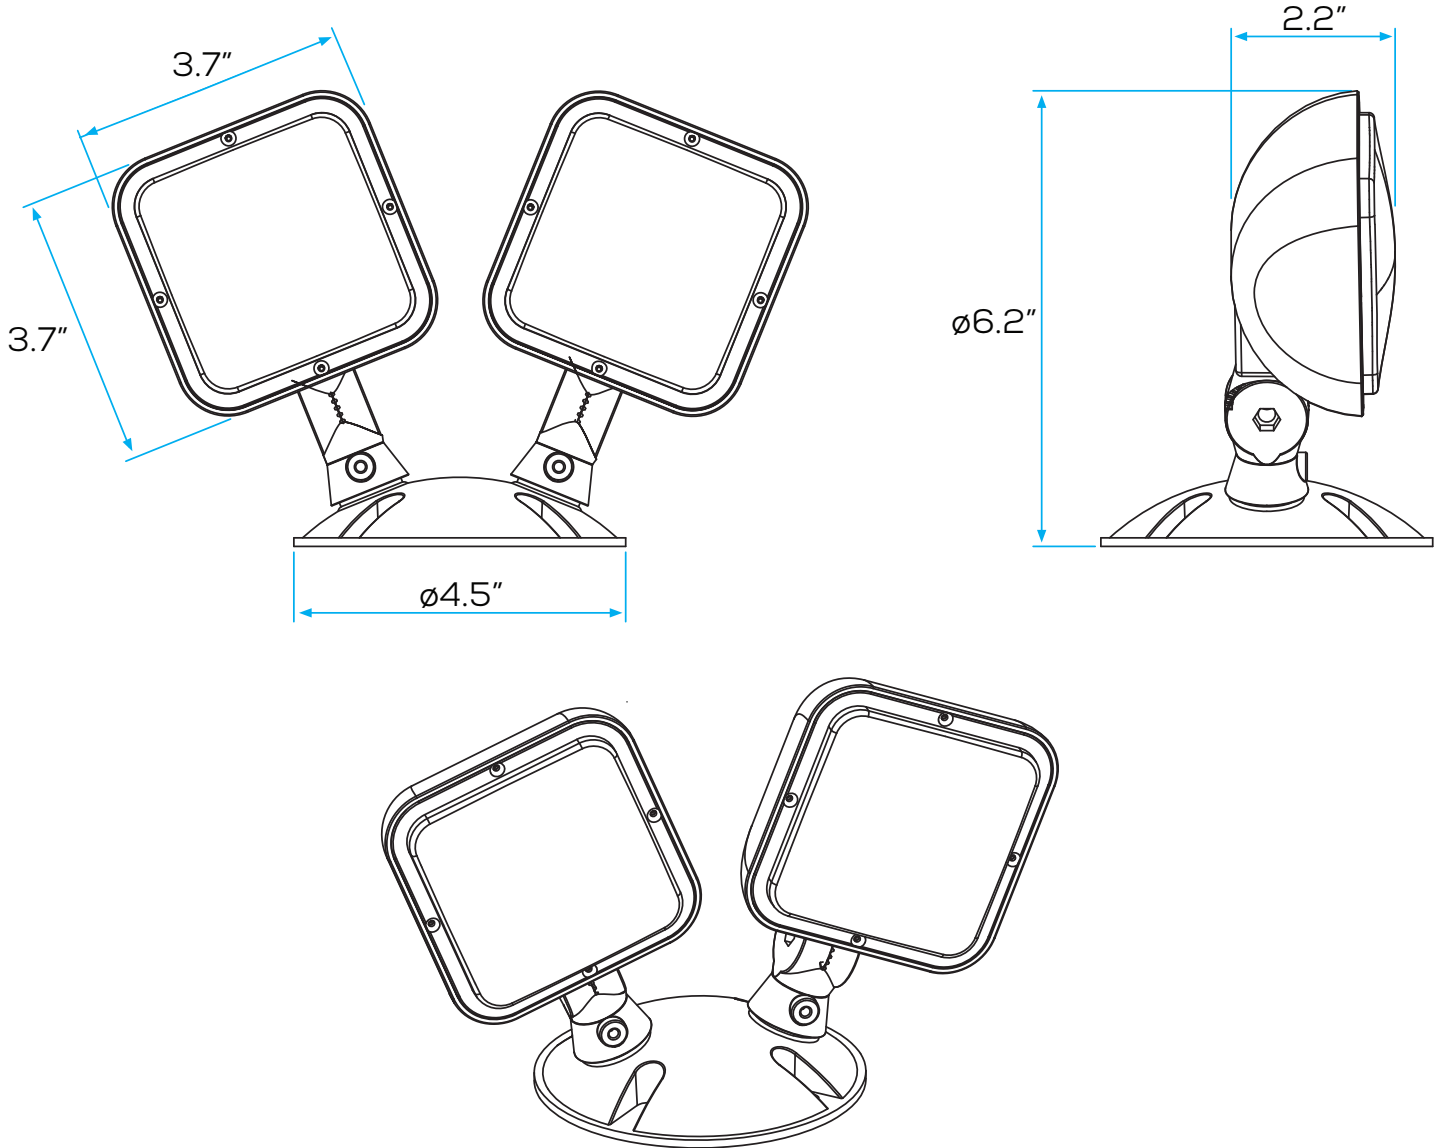

EXRH-2

LED
EMERGENCY
LIGHT

Project: _____ Type: _____

Name: _____ Date: _____

DIMENSIONS:

EXRH-2

LED
EMERGENCY
LIGHT

Project: _____ Type: _____