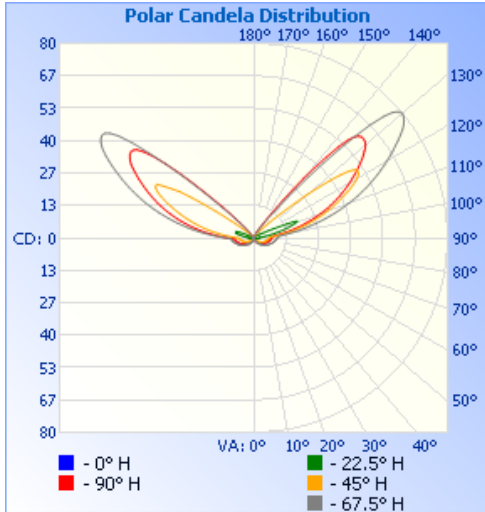

PHOTOMETRICS: