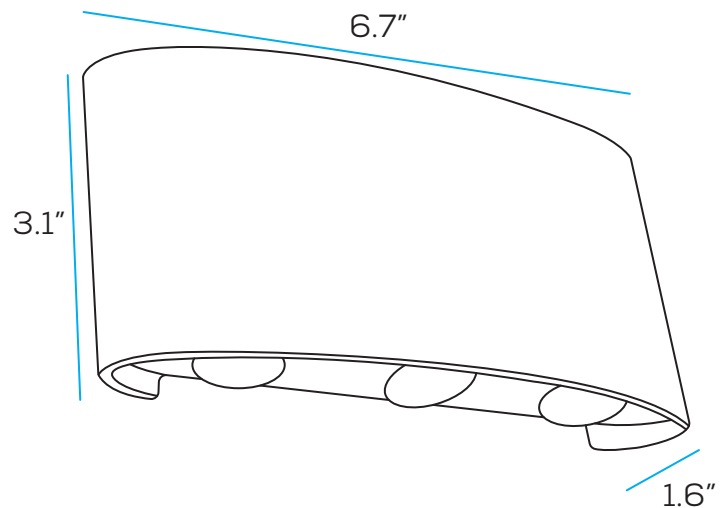

DIMENSIONS: