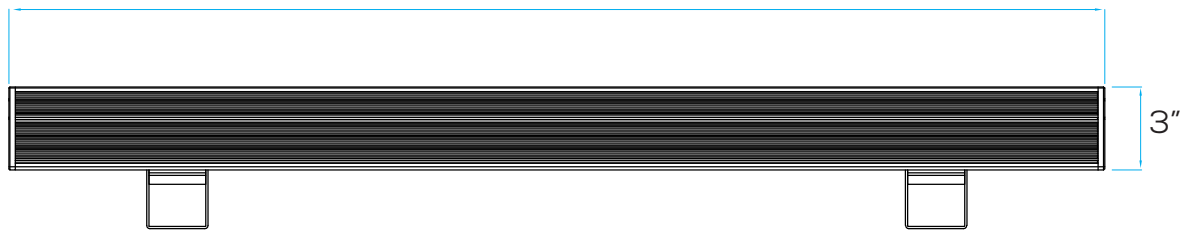

## PHOTOMETRICS:

### 36W

**Illuminance at a Distance**

	Center Beam fc	Beam Width	
4.3ft	1,418 fc	1.4 ft	1.5 ft
8.7ft	346 fc	2.9 ft	3.0 ft
13.0ft	155 fc	4.3 ft	4.4 ft
17.3ft	87.6 fc	5.8 ft	5.9 ft
21.7ft	55.7 fc	7.3 ft	7.4 ft
26.0ft	38.8 fc	8.7 ft	8.8 ft

## DIMENSIONS:

39.4"