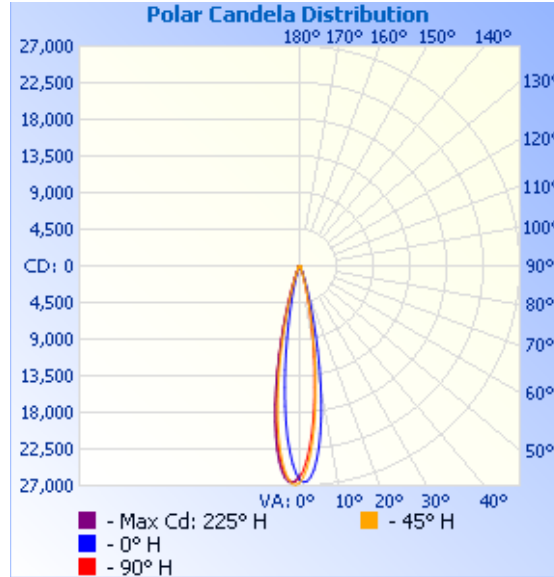

LWSIM

RGBW LINEAR WALL WASHER

Project: _____ Type: _____

Name: _____ Date: _____

PHOTOMETRICS:

36W