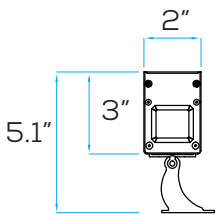

## PHOTOMETRICS:

### 36W

**Illuminance at a Distance**

	Center Beam fc	Beam Width	
4.3ft	1,418 fc	1.4 ft	1.5 ft
8.7ft	346 fc	2.9 ft	3.0 ft
13.0ft	155 fc	4.3 ft	4.4 ft
17.3ft	87.6 fc	5.8 ft	5.9 ft
21.7ft	55.7 fc	7.3 ft	7.4 ft
26.0ft	38.8 fc	8.7 ft	8.8 ft

## DIMENSIONS:

39.4"