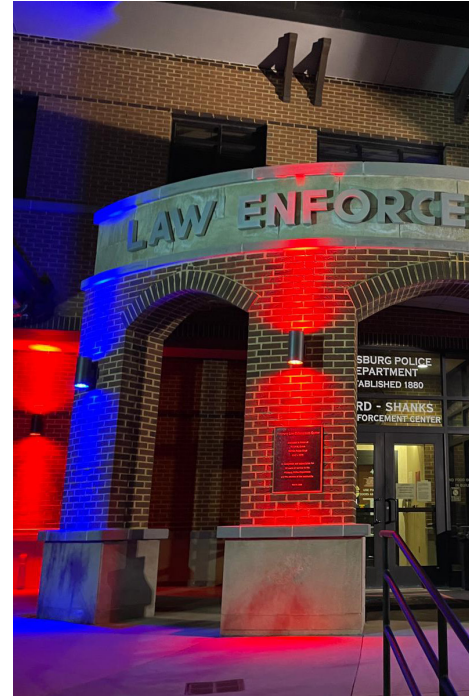

# RGB UP DOWN WALL SCNCE

Project: \_\_\_\_\_ Type: \_\_\_\_\_

Name: \_\_\_\_\_ Date: \_\_\_\_\_

<b>Size</b>	see dimensions
<b>Watts</b>	12W, 24W, 72W
<b>Voltage</b>	100-277V
<b>Dimming</b>	Non-Dimming
<b>Beam Angle</b>	30°
<b>CRI</b>	>80
<b>PF</b>	0.9