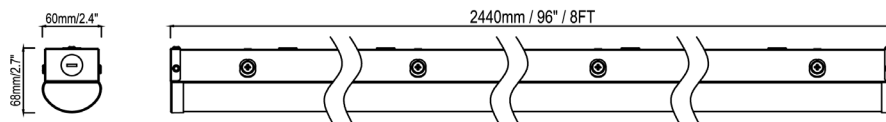

DIMENSIONS: