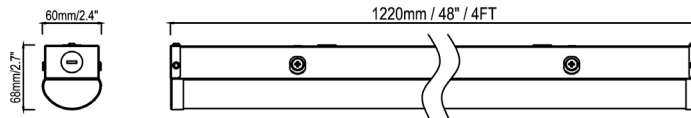

DIMENSIONS: