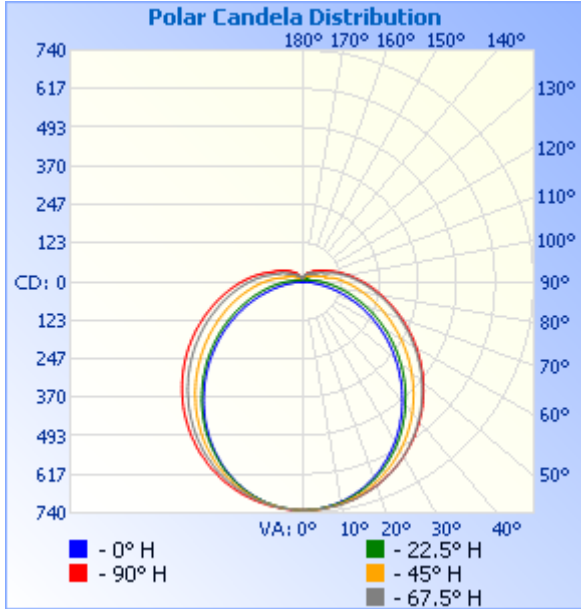

LA02C CCT LINEAR STRIP LIGHT

Project: _____ Type: _____

Name: _____ Date: _____

Size	20W 2.4x2.7x24 40W 2.4x2.7x48 70W 2.4x2.7x96
Wattage	20W 20W/30W/40W 50W/60W/70W
Voltage	120-277VAC
Dimming	0-10V
Beam Angle	130°
CRI	>80
PF	≥ 0.9

Size	20W 2.4x2.7x24: 40W 2.4x2.7x48 70W 2.4x2.7x96
CCT	3000K-3500K- 4000K- 5000K
IP Rating	Damp (IP4X)
Materials	Iron
Finish	White
Lens	Clear
Lifespan	50,000 Hours

OVERVIEW

- Tunable:** 3000K-5000K
- Applications:** Damp (IP4X)
- Efficacy:** 125-135lm/W
- Dimming:** 0-10V dimming
- LED Type:** Lumileds 2835
- Lens Type:** Clear
- Driver: 40W:** LH-040LA-S90SVPC
- 70W:** LH-070LA-S135SVPC
- Operating Temp:** -22° to 113° F without motion sensor & emergency back up; -4 to 113° F with motion sensor and emergency back up; 32° to 113° F with motion sensor
- Operating Humidity:** 20%-90%RH
- Lifespan:** 50,000 Hours
- Warranty:** 5 Years

Light Distance: (Illuminance at a Distance)

	Center Beam fc	Beam Width	
2.5ft	117 fc	6.4 ft	11.4 ft
5.0ft	29.2 fc	12.7 ft	22.9 ft
7.5ft	13.0 fc	19.1 ft	34.3 ft
10.0ft	7.31 fc	25.5 ft	45.7 ft
12.5ft	4.68 fc	31.8 ft	57.1 ft
15.0ft	3.25 fc	38.2 ft	68.6 ft