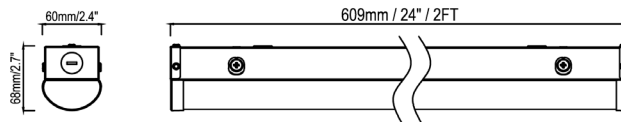

DIMENSIONS: