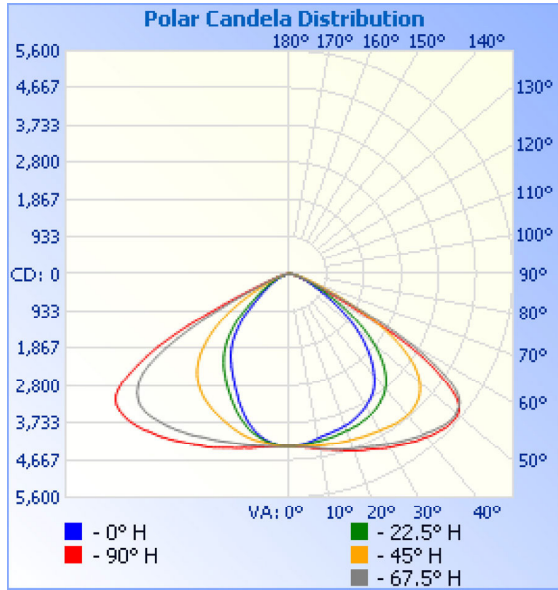

Size	15.4" x 14.1" x 9.4"	Lumens	13,350-13,544lm
Watts	100W/80W/60W	CCT	Tunable: 3000K+4000K+5000K
Voltage	120-277V	IP Rating	IP65
Dimming	0-10V	Materials	Die-cast aluminum
Beam Angle	H120°/V82°	Finish	Bronze
CRI	>80	Lens	Clear
PF	≥0.9	Lifespan	50,000 hours

FWP06

CCT Tunable Full Cut-Off Wall Pack

Project: _____ Type: _____

Name: _____ Date: _____

PHOTOMETRICS:

Illuminance at a Distance

	Center Beam fc	Beam Width	
3.3ft	396 fc	5.8 ft	12.3 ft
6.7ft	96.2 fc	11.7 ft	25.0 ft
10.0ft	43.2 fc	17.5 ft	37.3 ft
13.3ft	24.4 fc	23.3 ft	49.6 ft
16.7ft	15.5 fc	29.2 ft	62.3 ft
20.0ft	10.8 fc	35.0 ft	74.6 ft