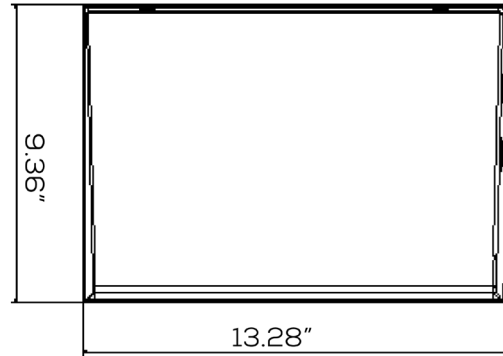

Size	15.4" x 14.1" x 9.4"	Lumens	13,350-13,544lm
Watts	100W/80W/60W	CCT	Tunable: 3000K+4000K+5000K
Voltage	120-277V	IP Rating	IP65
Dimming	0-10V	Materials	Die-cast aluminum
Beam Angle	H120°/V82°	Finish	Bronze
CRI	>80	Lens	Clear
PF	≥0.9	Lifespan	50,000 hours

FWP06

CCT Tunable Full Cut-Off Wall Pack

Project: _____ Type: _____

Name: _____ Date: _____

PHOTOMETRICS:

Illuminance at a Distance

	Center Beam fc	Beam Width	
3.3ft	396 fc	5.8 ft	12.3 ft
6.7ft	96.2 fc	11.7 ft	25.0 ft
10.0ft	43.2 fc	17.5 ft	37.3 ft
13.3ft	24.4 fc	23.3 ft	49.6 ft
16.7ft	15.5 fc	29.2 ft	62.3 ft
20.0ft	10.8 fc	35.0 ft	74.6 ft

■ Vert. Spread: 82.4°
■ Horiz. Spread: 123.6°

DIMENSIONS

FWP06

**CCT Tunable Full
Cut-Off Wall Pack**

Project: _____ Type: _____

Name: _____ Date: _____

ORDER FORM:

(*) Special Order/Not Commonly Stocked