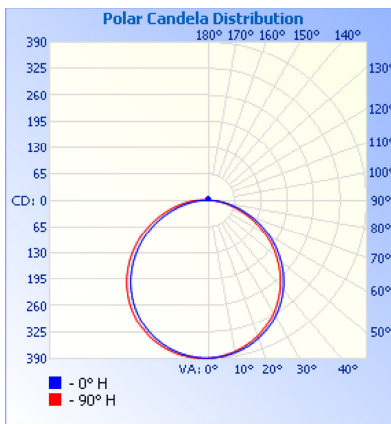

SFD

**LED Slim Flush
Downlight**

Project: _____ Type: _____

Name: _____ Date: _____

DIMENSIONS:

5": 5.01" 7": 7.01" 12": 12.01"

1.06"

PHOTOMETRICS:

9W

Illuminance at a Distance

| Center Beam fc | Beam Width | |
|----------------|------------|-----------------|
| 2.0ft | 61.3 fc | 6.4 ft 7.6 ft |
| 4.0ft | 15.3 fc | 12.8 ft 15.2 ft |
| 6.0ft | 6.81 fc | 19.3 ft 22.8 ft |
| 8.0ft | 3.83 fc | 25.7 ft 30.4 ft |
| 10.0ft | 2.45 fc | 32.1 ft 38.0 ft |
| 12.0ft | 1.70 fc | 38.5 ft 45.6 ft |

■ Vert. Spread: 116.1°
■ Horiz. Spread: 124.5°

15W

Illuminance at a Distance

| Center Beam fc | Beam Width | |
|----------------|------------|-----------------|
| 2.0ft | 97.1 fc | 6.2 ft 6.3 ft |
| 4.0ft | 24.3 fc | 12.4 ft 12.6 ft |
| 6.0ft | 10.8 fc | 18.6 ft 18.8 ft |
| 8.0ft | 6.07 fc | 24.8 ft 25.1 ft |
| 10.0ft | 3.88 fc | 31.0 ft 31.4 ft |
| 12.0ft | 2.70 fc | 37.2 ft 37.7 ft |

■ Vert. Spread: 114.4°
■ Horiz. Spread: 115.0°

18W

Illuminance at a Distance

| Center Beam fc | Beam Width | |
|----------------|------------|-----------------|
| 2.0ft | 189 fc | 6.5 ft 6.8 ft |
| 4.0ft | 47.2 fc | 12.9 ft 13.5 ft |
| 6.0ft | 21.0 fc | 19.4 ft 20.3 ft |
| 8.0ft | 11.8 fc | 25.9 ft 27.1 ft |
| 10.0ft | 7.56 fc | 32.3 ft 33.8 ft |
| 12.0ft | 5.25 fc | 38.8 ft 40.6 ft |