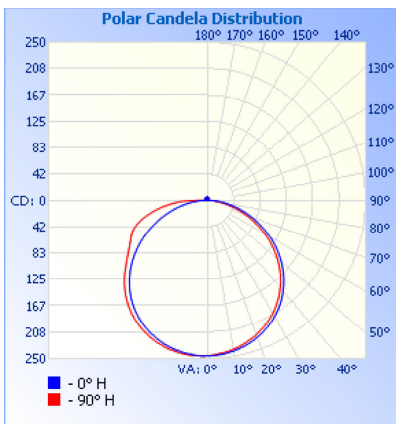

| | |
|------------------|--|
| Lumens | SFD5: 700lm SFD7: 1200lm SFD12: 1200lm |
| CCT | 2700K - 3000K - 3500K - 4000K - 5000K |
| IP Rating | IP20 |
| Materials | Steel, PS |
| Finish | White |
| Lens | Frosted |
| Lifespan | 50,000 Hours |

SFD

**LED Slim Flush
Downlight**

Project: _____ Type: _____

Name: _____ Date: _____

DIMENSIONS:

5": 5.01" 7": 7.01" 12": 12.01"

1.06"

PHOTOMETRICS:

9W

Illuminance at a Distance

| Center Beam fc | Beam Width | |
|----------------|------------|-----------------|
| 2.0ft | 61.3 fc | 6.4 ft 7.6 ft |
| 4.0ft | 15.3 fc | 12.8 ft 15.2 ft |
| 6.0ft | 6.81 fc | 19.3 ft 22.8 ft |
| 8.0ft | 3.83 fc | 25.7 ft 30.4 ft |
| 10.0ft | 2.45 fc | 32.1 ft 38.0 ft |
| 12.0ft | 1.70 fc | 38.5 ft 45.6 ft |

■ Vert. Spread: 116.1°
■ Horiz. Spread: 124.5°

15W

Illuminance at a Distance

| Center Beam fc | Beam Width | |
|----------------|------------|-----------------|
| 2.0ft | 97.1 fc | 6.2 ft 6.3 ft |
| 4.0ft | 24.3 fc | 12.4 ft 12.6 ft |
| 6.0ft | 10.8 fc | 18.6 ft 18.8 ft |
| 8.0ft | 6.07 fc | 24.8 ft 25.1 ft |
| 10.0ft | 3.88 fc | 31.0 ft 31.4 ft |
| 12.0ft | 2.70 fc | 37.2 ft 37.7 ft |