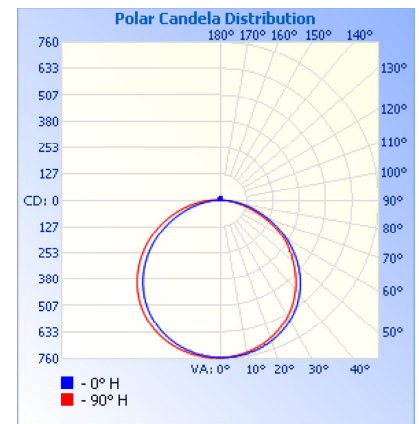

SFD

**LED Slim Flush
Downlight**

Project: _____ Type: _____

Name: _____ Date: _____

DIMENSIONS:

5": 5.01" 7": 7.01" 12": 12.01"

1.06"

PHOTOMETRICS:

9W

Illuminance at a Distance

| Center Beam fc | Beam Width | |
|----------------|------------|-----------------|
| 2.0ft | 61.3 fc | 6.4 ft 7.6 ft |
| 4.0ft | 15.3 fc | 12.8 ft 15.2 ft |
| 6.0ft | 6.81 fc | 19.3 ft 22.8 ft |
| 8.0ft | 3.83 fc | 25.7 ft 30.4 ft |
| 10.0ft | 2.45 fc | 32.1 ft 38.0 ft |
| 12.0ft | 1.70 fc | 38.5 ft 45.6 ft |

■ Vert. Spread: 116.1°
■ Horiz. Spread: 124.5°

15W

Illuminance at a Distance

| Center Beam fc | Beam Width | |
|----------------|------------|-----------------|
| 2.0ft | 97.1 fc | 6.2 ft 6.3 ft |
| 4.0ft | 24.3 fc | 12.4 ft 12.6 ft |
| 6.0ft | 10.8 fc | 18.6 ft 18.8 ft |
| 8.0ft | 6.07 fc | 24.8 ft 25.1 ft |
| 10.0ft | 3.88 fc | 31.0 ft 31.4 ft |
| 12.0ft | 2.70 fc | 37.2 ft 37.7 ft |

■ Vert. Spread: 114.4°
■ Horiz. Spread: 115.0°

18W

Illuminance at a Distance

| Center Beam fc | Beam Width | |
|----------------|------------|-----------------|
| 2.0ft | 189 fc | 6.5 ft 6.8 ft |
| 4.0ft | 47.2 fc | 12.9 ft 13.5 ft |
| 6.0ft | 21.0 fc | 19.4 ft 20.3 ft |
| 8.0ft | 11.8 fc | 25.9 ft 27.1 ft |
| 10.0ft | 7.56 fc | 32.3 ft 33.8 ft |
| 12.0ft | 5.25 fc | 38.8 ft 40.6 ft |