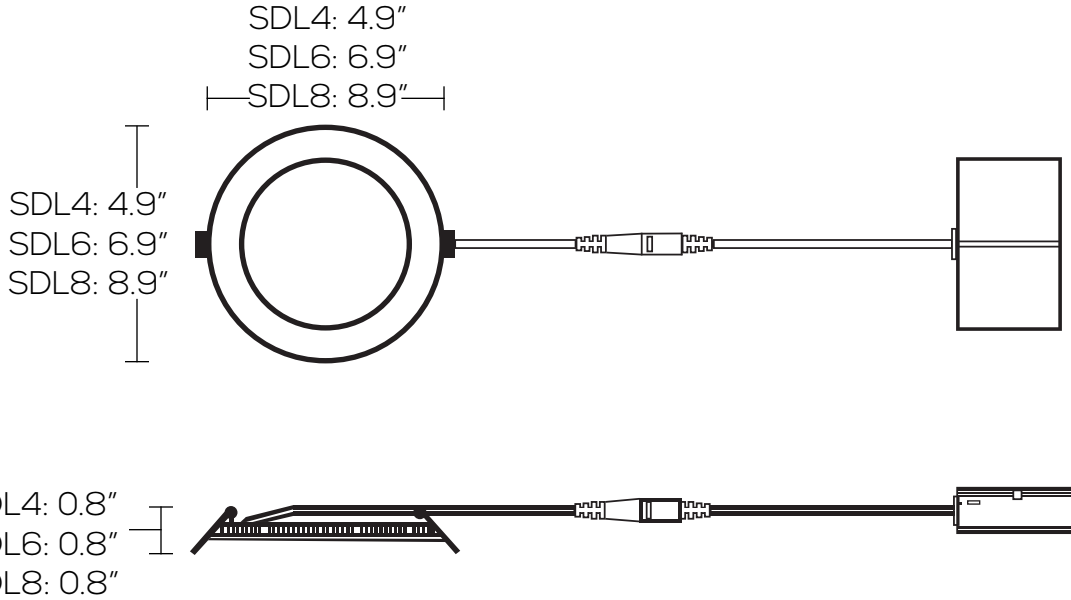

Black

Brushed Nickel

Size	SDL4: 4.9" x 4.9" x 0.8" SDL6: 6.9" x 6.9" x 0.8" SDL8: 8.9" x 8.9" x 0.8"
Watts	SDL4: 9W SDL6: 15W SDL8: 18W
Voltage	AC120V
Dimming	Triac
Beam Angle	120°
CRI	>80
PF	>0.9

Lumens	SDL4: 700lm SDL6: 1200lm SDL8: 1440lm
CCT	2700K - 3000K - 3500K - 4000K - 5000K
IP Rating	IP44
Materials	SDL4: Aluminum, Glass & PS SDL6: Aluminum, Glass & PS SDL8: Aluminum & PS
Finish	White
Lens	Frosted
Lifespan	50,000 Hours

OPTIONAL ACCESSORIES

- Bronze Trim, Black Trim or Brushed Nickel Trim (4in & 6in)

SDL

**LED Slim
Downlight
With J-Box**

Project: _____ Type: _____

Name: _____ Date: _____

DIMENSIONS:

PHOTOMETRICS:

9W

Illuminance at a Distance

Center Beam fc	Beam Width
1.7ft	82.8 fc 5.2 ft 3.9 ft
3.3ft	22.0 fc 10.2 ft 7.5 ft
5.0ft	9.57 fc 15.4 ft 11.4 ft
6.7ft	5.33 fc 20.6 ft 15.3 ft
8.3ft	3.47 fc 25.5 ft 18.9 ft
10.0ft	2.39 fc 30.8 ft 22.8 ft

■ Vert. Spread: 114.0°
■ Horiz. Spread: 97.4°

15W

Illuminance at a Distance

Center Beam fc	Beam Width
1.7ft	133 fc 4.8 ft 4.8 ft
3.3ft	35.4 fc 9.3 ft 9.3 ft
5.0ft	15.4 fc 14.2 ft 14.1 ft
6.7ft	8.58 fc 19.0 ft 18.9 ft
8.3ft	5.59 fc 23.5 ft 23.4 ft
10.0ft	3.85 fc 28.3 ft 28.2 ft