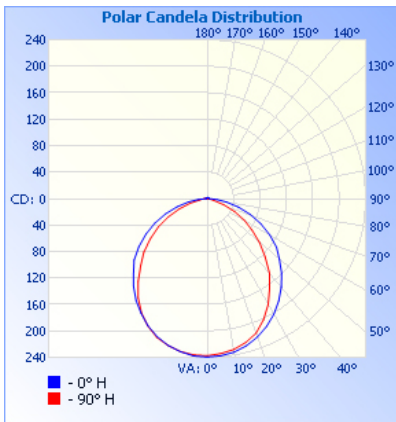

Black

Brushed Nickel

Size	SDL4: 4.9" x 4.9" x 0.8" SDL6: 6.9" x 6.9" x 0.8" SDL8: 8.9" x 8.9" x 0.8"
Watts	SDL4: 9W SDL6: 15W SDL8: 18W
Voltage	AC120V
Dimming	Triac
Beam Angle	120°
CRI	>80
PF	>0.9

Lumens	SDL4: 700lm SDL6: 1200lm SDL8: 1440lm
CCT	2700K - 3000K - 3500K - 4000K - 5000K
IP Rating	IP44
Materials	SDL4: Aluminum, Glass & PS SDL6: Aluminum, Glass & PS SDL8: Aluminum & PS
Finish	White
Lens	Frosted
Lifespan	50,000 Hours

9W

Illuminance at a Distance

Center Beam fc	Beam Width
1.7ft	82.8 fc 5.2 ft 3.9 ft
3.3ft	22.0 fc 10.2 ft 7.5 ft
5.0ft	9.57 fc 15.4 ft 11.4 ft
6.7ft	5.33 fc 20.6 ft 15.3 ft
8.3ft	3.47 fc 25.5 ft 18.9 ft
10.0ft	2.39 fc 30.8 ft 22.8 ft

■ Vert. Spread: 114.0°
■ Horiz. Spread: 97.4°

15W

Illuminance at a Distance

Center Beam fc	Beam Width
1.7ft	133 fc 4.8 ft 4.8 ft
3.3ft	35.4 fc 9.3 ft 9.3 ft
5.0ft	15.4 fc 14.2 ft 14.1 ft
6.7ft	8.58 fc 19.0 ft 18.9 ft
8.3ft	5.59 fc 23.5 ft 23.4 ft
10.0ft	3.85 fc 28.3 ft 28.2 ft