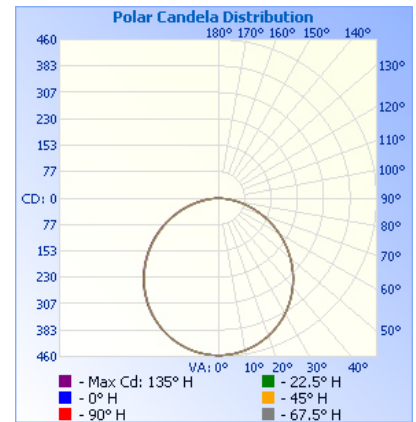

Black

Brushed Nickel

Size	SDL4: 4.9" x 4.9" x 0.8" SDL6: 6.9" x 6.9" x 0.8" SDL8: 8.9" x 8.9" x 0.8"
Watts	SDL4: 9W SDL6: 15W SDL8: 18W
Voltage	AC120V
Dimming	Triac
Beam Angle	120°
CRI	>80
PF	>0.9

Lumens	SDL4: 700lm SDL6: 1200lm SDL8: 1440lm
CCT	2700K - 3000K - 3500K - 4000K - 5000K
IP Rating	IP44
Materials	SDL4: Aluminum, Glass & PS SDL6: Aluminum, Glass & PS SDL8: Aluminum & PS
Finish	White
Lens	Frosted
Lifespan	50,000 Hours

9W

Illuminance at a Distance

Center Beam fc	Beam Width
1.7ft	82.8 fc 5.2 ft 3.9 ft
3.3ft	22.0 fc 10.2 ft 7.5 ft
5.0ft	9.57 fc 15.4 ft 11.4 ft
6.7ft	5.33 fc 20.6 ft 15.3 ft
8.3ft	3.47 fc 25.5 ft 18.9 ft
10.0ft	2.39 fc 30.8 ft 22.8 ft

■ Vert. Spread: 114.0°
■ Horiz. Spread: 97.4°

15W

Illuminance at a Distance

Center Beam fc	Beam Width
1.7ft	133 fc 4.8 ft 4.8 ft
3.3ft	35.4 fc 9.3 ft 9.3 ft
5.0ft	15.4 fc 14.2 ft 14.1 ft
6.7ft	8.58 fc 19.0 ft 18.9 ft
8.3ft	5.59 fc 23.5 ft 23.4 ft
10.0ft	3.85 fc 28.3 ft 28.2 ft

■ Vert. Spread: 109.5°
■ Horiz. Spread: 109.3°

18W

Illuminance at a Distance

Center Beam fc	Beam Width
1.7ft	158 fc 5.1 ft 5.1 ft
3.3ft	41.9 fc 9.9 ft 10.0 ft
5.0ft	18.2 fc 15.0 ft 15.1 ft
6.7ft	10.2 fc 20.2 ft 20.2 ft
8.3ft	6.62 fc 25.0 ft 25.1 ft
10.0ft	4.56 fc 30.1 ft 30.2 ft