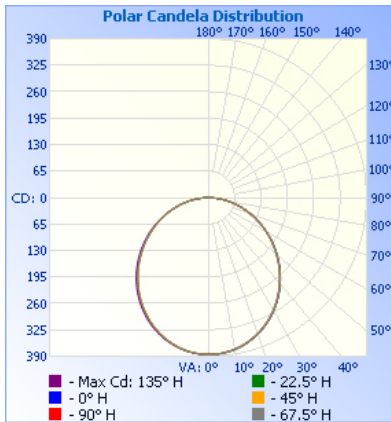

Black

Brushed Nickel

Size	SDL4: 4.9" x 4.9" x 0.8" SDL6: 6.9" x 6.9" x 0.8" SDL8: 8.9" x 8.9" x 0.8"
Watts	SDL4: 9W SDL6: 15W SDL8: 18W
Voltage	AC120V
Dimming	Triac
Beam Angle	120°
CRI	>80
PF	>0.9

Lumens	SDL4: 700lm SDL6: 1200lm SDL8: 1440lm
CCT	2700K - 3000K - 3500K - 4000K - 5000K
IP Rating	IP44
Materials	SDL4: Aluminum, Glass & PS SDL6: Aluminum, Glass & PS SDL8: Aluminum & PS
Finish	White
Lens	Frosted
Lifespan	50,000 Hours

9W

Illuminance at a Distance

Center Beam fc	Beam Width
1.7ft	82.8 fc 5.2 ft 3.9 ft
3.3ft	22.0 fc 10.2 ft 7.5 ft
5.0ft	9.57 fc 15.4 ft 11.4 ft
6.7ft	5.33 fc 20.6 ft 15.3 ft
8.3ft	3.47 fc 25.5 ft 18.9 ft
10.0ft	2.39 fc 30.8 ft 22.8 ft

■ Vert. Spread: 114.0°
■ Horiz. Spread: 97.4°

15W

Illuminance at a Distance

Center Beam fc	Beam Width
1.7ft	133 fc 4.8 ft 4.8 ft
3.3ft	35.4 fc 9.3 ft 9.3 ft
5.0ft	15.4 fc 14.2 ft 14.1 ft
6.7ft	8.58 fc 19.0 ft 18.9 ft
8.3ft	5.59 fc 23.5 ft 23.4 ft
10.0ft	3.85 fc 28.3 ft 28.2 ft

■ Vert. Spread: 109.5°
■ Horiz. Spread: 109.3°

18W

Illuminance at a Distance

Center Beam fc	Beam Width
1.7ft	158 fc 5.1 ft 5.1 ft
3.3ft	41.9 fc 9.9 ft 10.0 ft
5.0ft	18.2 fc 15.0 ft 15.1 ft
6.7ft	10.2 fc 20.2 ft 20.2 ft
8.3ft	6.62 fc 25.0 ft 25.1 ft
10.0ft	4.56 fc 30.1 ft 30.2 ft