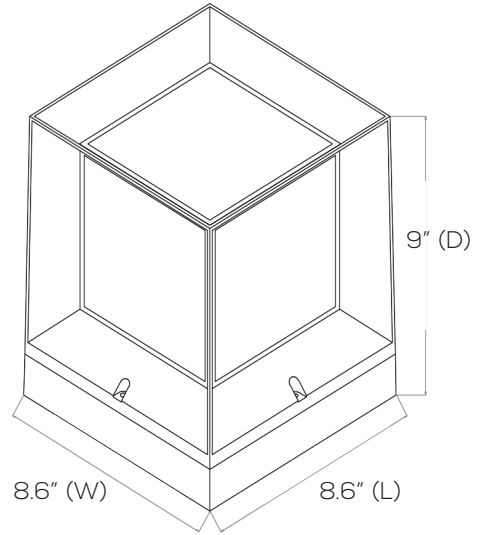

Watts	N/A	Lumens	N/A
Size	8.6" (L) x 8.6" (W) x 9" (D)	CCT	N/A
Voltage	N/A	IP Rating	IP65
Dimming	No	Materials	Aluminum, PC
Base	E26	Finish	Black
Bulbs	A19, PAR20, BR	Lens	N/A
Bulb Life	25,000 hours	Lifespan	50,000 hours

SARIN's LED Post Top Bollard is a fixture designed to be fixed to the top of a post or raised surface. It has a frosted diffuser, making light soft while staying bright. They are safe for outdoor use and protected from rain, snow, and weak jets of water, such as sprinklers.

Post Top Bollards are perfect for gardens, outdoor displays, porches, and patios.

PT01 | Post Top Bollard

Project _____ Type _____

Notes _____ Date _____

COMMON STOCK MODELS

Model Number

10940 SES-PT01-E26

DIMENSIONS