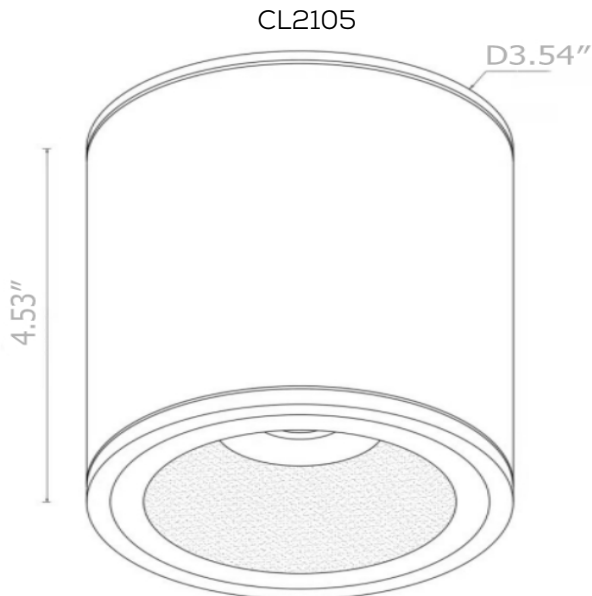

CL210

SURFACE MOUNT CANNISTER

Project: _____ Type: _____

Name: _____ Date: _____

CL2105

CL2106

Size	CL2105: 4.53"H x 3.54"D CL2106: 6.10"H x 4.25"D
Watts	7W
Voltage	90-264V
Dimming	No
Beam Angle	80°
CRI	80
PF	0.95

CL210

SURFACE MOUNT CANNISTER

Project: _____ Type: _____

Name: _____ Date: _____

PHOTOMETRICS:

CL2105

CL2106

DIMENSIONS:

CL210

SURFACE MOUNT CANNISTER

Project: _____ Type: _____

Name: _____ Date: _____

ORDER FORM:

(*) Special Order/Not Commonly Stocked

Custom Model Assembly

	Fixture	CCT	Watts	Beam Angle	Voltage
<input type="checkbox"/> CL2105	<input checked="" type="checkbox"/> 3000K	<input type="checkbox"/> 7W	<input checked="" type="checkbox"/> 80°	<input checked="" type="checkbox"/> 90-264V	
<input type="checkbox"/> CL2106		<input type="checkbox"/> 12W			