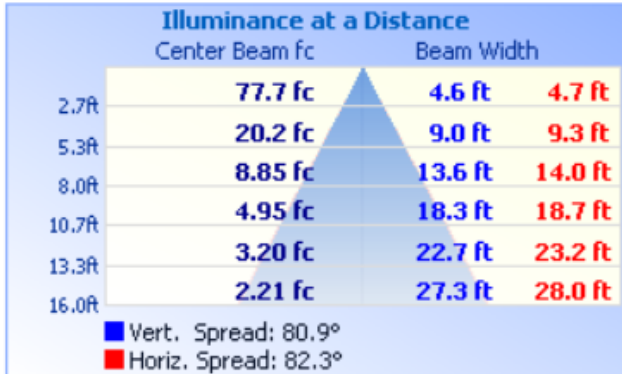

CL210

SURFACE MOUNT CANNISTER

Project: _____ Type: _____

Name: _____ Date: _____

PHOTOMETRICS:

CL2105

CL2106