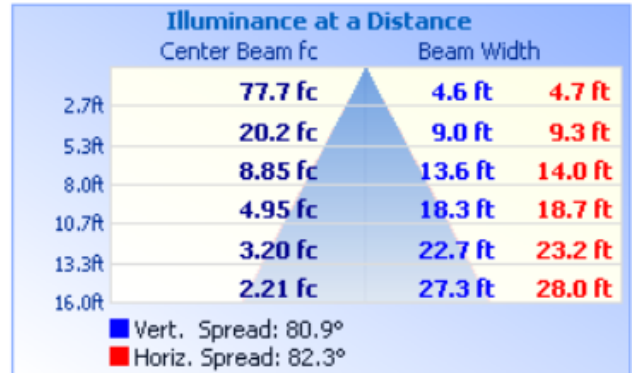

CL210

SURFACE MOUNT CANNISTER

Project: _____ Type: _____

Name: _____ Date: _____

PHOTOMETRICS:

CL2105

CL2106