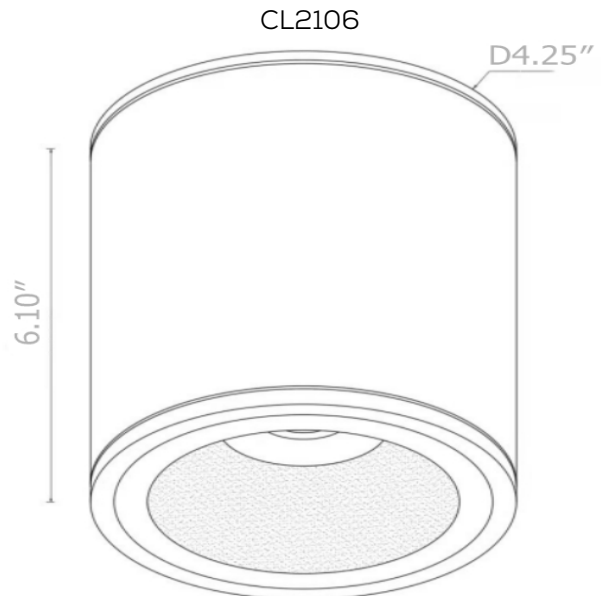

CL210

SURFACE MOUNT CANNISTER

Project: _____ Type: _____

Name: _____ Date: _____

CL2105

CL2106

Size	CL2105: 4.53"H x 3.54"D CL2106: 6.10"H x 4.25"D
Watts	7W
Voltage	90-264V
Dimming	No
Beam Angle	80°
CRI	80
PF	0.95

CL210

SURFACE MOUNT CANNISTER

Project: _____ Type: _____

Name: _____ Date: _____

PHOTOMETRICS:

CL2105

CL2106

DIMENSIONS:

CL210

SURFACE MOUNT CANNISTER

Project: _____ Type: _____

Name: _____ Date: _____

ORDER FORM:

(*) Special Order/Not Commonly Stocked

Custom Model Assembly

	Fixture	CCT	Watts	Beam Angle	Voltage
<input type="checkbox"/> CL2105	<input checked="" type="checkbox"/> 3000K	<input type="checkbox"/> 7W	<input checked="" type="checkbox"/> 80°	<input checked="" type="checkbox"/> 90-264V	
<input type="checkbox"/> CL2106		<input type="checkbox"/> 12W			