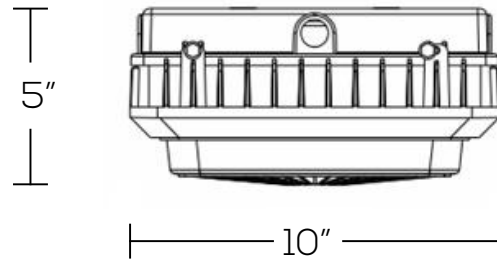

PG02

LED Parking
Garage Light

Project: _____ Type: _____

Name: _____ Date: _____

PHOTOMETRICS:

55W

75W

DIMENSIONS: