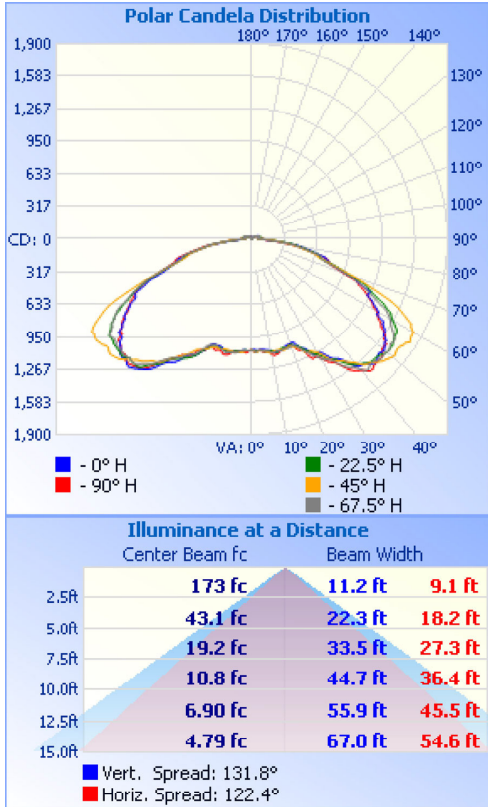

PG02

LED Parking
Garage Light

Project: _____ Type: _____

Name: _____ Date: _____

PHOTOMETRICS:

55W