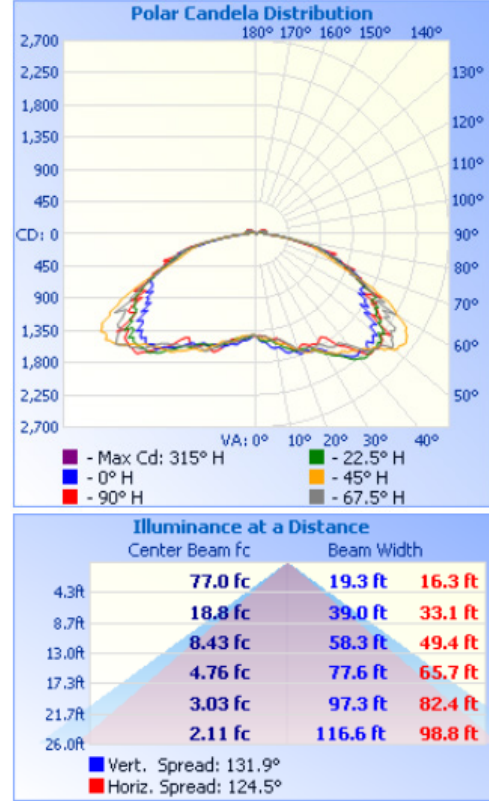

PG02

LED Parking
Garage Light

Project: _____ Type: _____

Name: _____ Date: _____

PHOTOMETRICS:

55W

75W

DIMENSIONS: