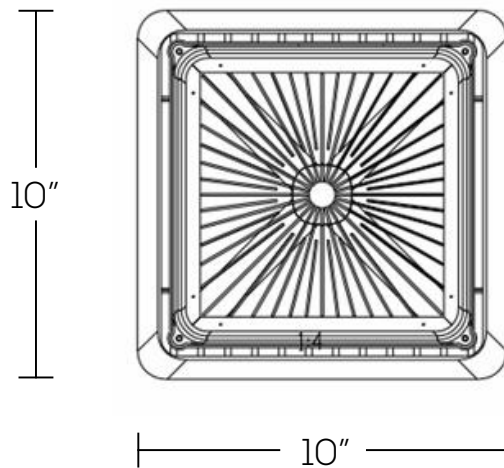

PG02

LED Parking
Garage Light

Project: _____ Type: _____

Name: _____ Date: _____

PHOTOMETRICS:

55W

75W

DIMENSIONS: