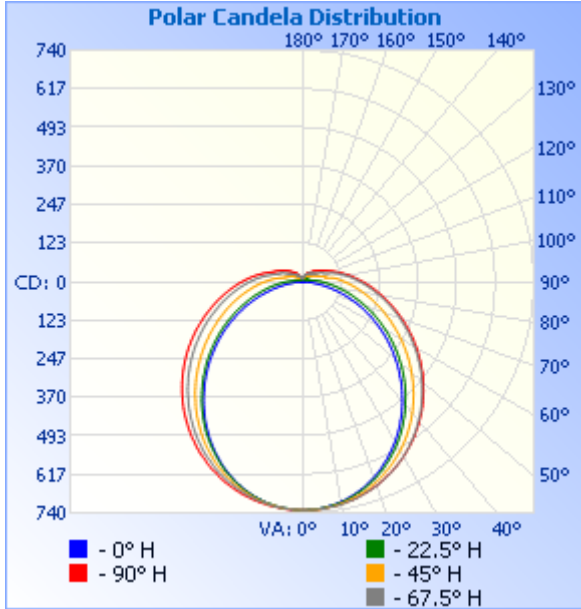

LA02C

EMERGENCY LINEAR STRIP LIGHT

Project: _____ Type: _____

Name: _____ Date: _____

Size	40W 2.4x2.7x48 70W 2.4x2.7x96	Lumens	40W 4,880-5,280lm 70W 9,200-9,600lm
Wattage	20W/30W/40W 50W/60W/70W	CCT	3000K-3500K- 4000K- 5000K
Voltage	120-277VAC	IP Rating	Damp (IP4X)
Dimming	0-10V	Materials	Iron
Beam Angle	130°	Finish	White
CRI	>80	Lens	Clear
PF	≥ 0.9	Lifespan	50,000 Hours

LA02C

EMERGENCY LINEAR STRIP LIGHT

Project: _____ Type: _____

Name: _____ Date: _____

PHOTOMETRICS:

X° Beam Angle: (Polar Candela Dist.)

Light Distance: (Illuminance at a Distance)

Illuminance at a Distance

	Center Beam fc	Beam Width	
2.5ft	117 fc	6.4 ft	11.4 ft
5.0ft	29.2 fc	12.7 ft	22.9 ft
7.5ft	13.0 fc	19.1 ft	34.3 ft
10.0ft	7.31 fc	25.5 ft	45.7 ft
12.5ft	4.68 fc	31.8 ft	57.1 ft
15.0ft	3.25 fc	38.2 ft	68.6 ft

■ Vert. Spread: 103.7°
■ Horiz. Spread: 132.7°

DIMENSIONS:

LA02C

EMERGENCY LINEAR STRIP LIGHT

Project: _____ Type: _____

Name: _____ Date: _____

ORDER FORM:

(* Special Order/Not Commonly Stocked)