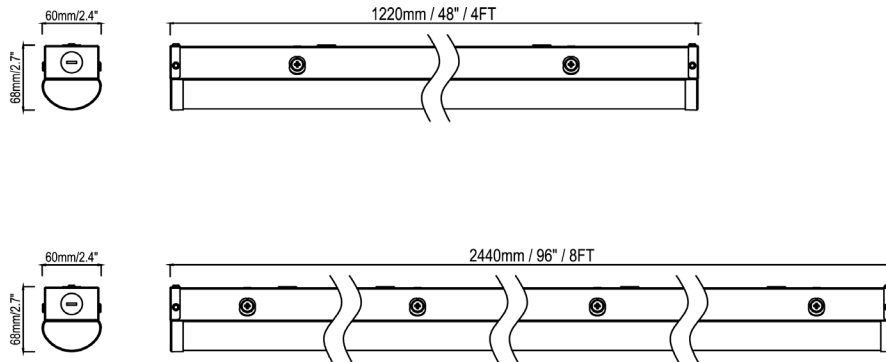

LA02C

EMERGENCY LINEAR STRIP LIGHT

Project: _____ Type: _____

Name: _____ Date: _____

Size	40W 2.4x2.7x48 70W 2.4x2.7x96	Lumens	40W 4,880-5,280lm 70W 9,200-9,600lm
Wattage	20W/30W/40W 50W/60W/70W	CCT	3000K-3500K- 4000K- 5000K
Voltage	120-277VAC	IP Rating	Damp (IP4X)
Dimming	0-10V	Materials	Iron
Beam Angle	130°	Finish	White
CRI	>80	Lens	Clear
PF	≥ 0.9	Lifespan	50,000 Hours

LA02C

EMERGENCY LINEAR STRIP LIGHT

Project: _____ Type: _____

Name: _____ Date: _____

PHOTOMETRICS:

X° Beam Angle: (Polar Candela Dist.)

Light Distance: (Illuminance at a Distance)

Illuminance at a Distance

	Center Beam fc	Beam Width	
2.5ft	117 fc	6.4 ft	11.4 ft
5.0ft	29.2 fc	12.7 ft	22.9 ft
7.5ft	13.0 fc	19.1 ft	34.3 ft
10.0ft	7.31 fc	25.5 ft	45.7 ft
12.5ft	4.68 fc	31.8 ft	57.1 ft
15.0ft	3.25 fc	38.2 ft	68.6 ft

■ Vert. Spread: 103.7°
■ Horiz. Spread: 132.7°

DIMENSIONS:

LA02C

EMERGENCY LINEAR STRIP LIGHT

Project: _____ Type: _____

Name: _____ Date: _____

ORDER FORM:

(* Special Order/Not Commonly Stocked)