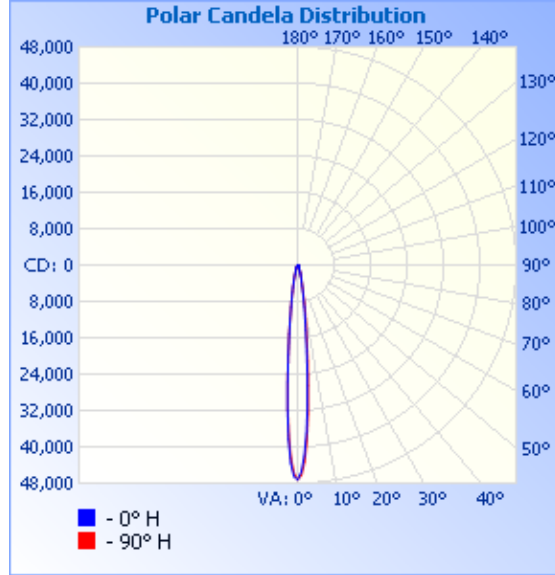

### PHOTOMETRICS:

36W

**Illuminance at a Distance**

	Center Beam fc	Beam Width	
5.0ft	1,888 fc	0.9 ft	1.0 ft
10.0ft	472 fc	1.9 ft	1.9 ft
15.0ft	210 fc	2.8 ft	2.9 ft
20.0ft	118 fc	3.7 ft	3.9 ft
25.0ft	75.5 fc	4.6 ft	4.8 ft
30.0ft	52.4 fc	5.6 ft	5.8 ft

### DIMENSIONS:

39.4"