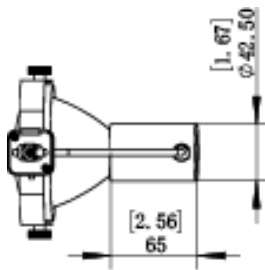

Light Head Size	6.5" x 2" x 4"	Lumens	N/A
Watts	8W, 10W	CCT	N/A
Voltage	120V	IP Rating	IP40
Dimming	Triac	Materials	Aluminum, PC
Bulbs	A19, PAR20, BR, PAR38	Finish	White, Black
Base	E26	Lens	N/A
PF	N/A	Lifespan	15,000-25,000 Hours

TLS

LED Track Light Series

Project: _____ Type: _____

Name: _____ Date: _____

DIMENSIONS:

10740, 10741

11161

11162