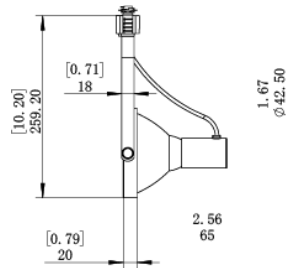

Light Head Size	6.5" x 2" x 4"	Lumens	N/A
Watts	8W, 10W	CCT	N/A
Voltage	120V	IP Rating	IP40
Dimming	Triac	Materials	Aluminum, PC
Bulbs	A19, PAR20, BR, PAR38	Finish	White, Black
Base	E26	Lens	N/A
PF	N/A	Lifespan	15,000-25,000 Hours

TLS

LED Track Light Series

Project: _____ Type: _____

Name: _____ Date: _____

DIMENSIONS:

10740, 10741

11161

11162