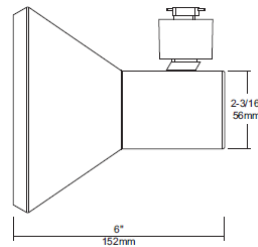

TLS

LED Track Light Series

Project: _____ Type: _____

Name: _____ Date: _____

DIMENSIONS: