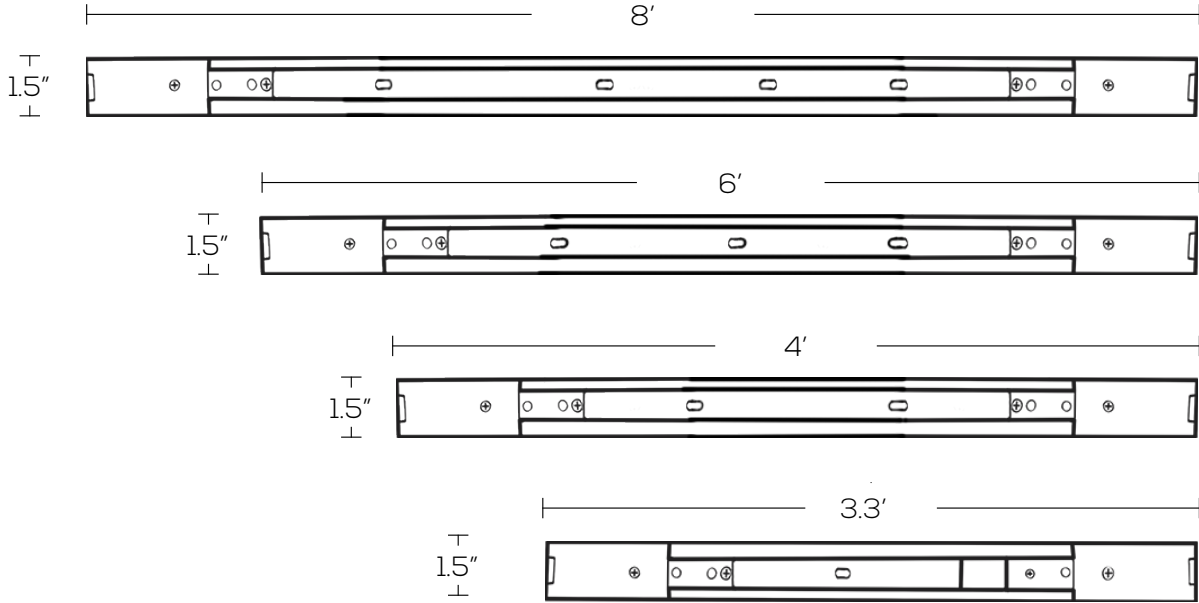

Light Head Size	6.5" x 2" x 4"	Lumens	N/A
Watts	8W, 10W	CCT	N/A
Voltage	120V	IP Rating	IP40
Dimming	Triac	Materials	Aluminum, PC
Bulbs	A19, PAR20, BR, PAR38	Finish	White, Black
Base	E26	Lens	N/A
PF	N/A	Lifespan	15,000-25,000 Hours

FEATURES

- Multi-directional lamp heads to provide light to difficult places
- Track Lengths come in a variety of options including: 3.3', 4', 6', and 8'.
- Durable metal construction is built to last and offers a clean, refined look
- Aluminum body disperses heat better than its counterparts and maximizes LED efficiency
- Black rails are available in 6' & 8' lengths.

The sleek and modern design of this track system provides an abundance of light and sophistication to your interior space. These track lights have an IP40 rating, perfect for offices, displays, bedrooms, and galleries. This is a standard 3-wire track lighting system with black or white rails and heads.

TLS

LED Track Light Series

Project: _____ Type: _____

Name: _____ Date: _____

DIMENSIONS:

10740, 10741

11161

11162