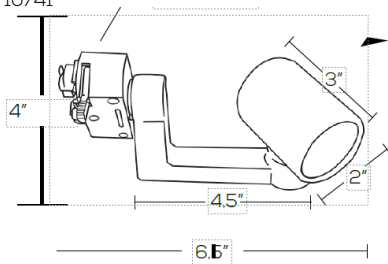

Light Head Size	6.5" x 2" x 4"	Lumens	N/A
Watts	8W, 10W	CCT	N/A
Voltage	120V	IP Rating	IP40
Dimming	Triac	Materials	Aluminum, PC
Bulbs	A19, PAR20, BR, PAR38	Finish	White, Black
Base	E26	Lens	N/A
PF	N/A	Lifespan	15,000-25,000 Hours

TLS

LED Track Light Series

Project: _____ Type: _____

Name: _____ Date: _____

DIMENSIONS:

10740, 10741

11161

11162