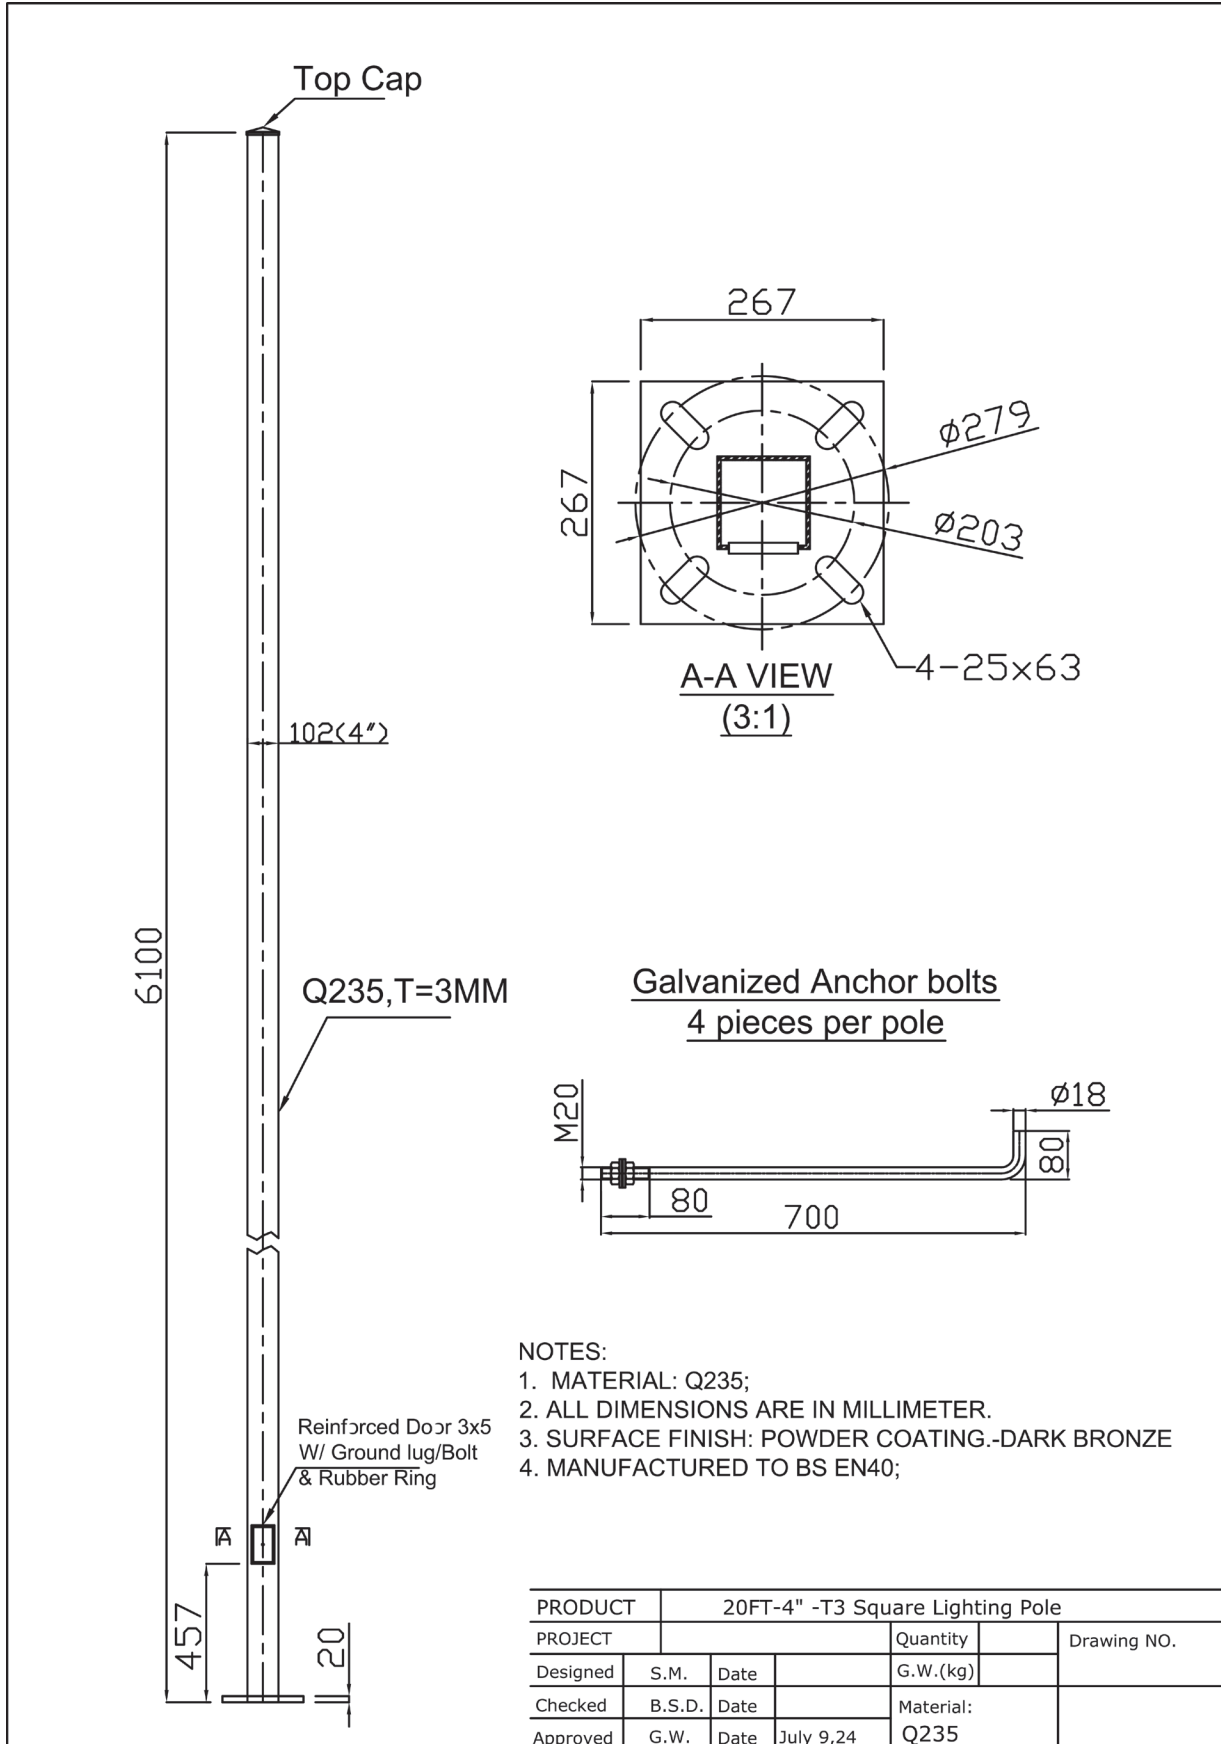

POLES

20FT AND 25FT POLES

Project: _____ Type: _____

Name: _____ Date: _____

20FT

POLES

20FT AND 25FT POLES

Project: _____ Type: _____

Name: _____ Date: _____

25FT

POLES | 20FT AND 25FT POLES

Project: _____ Type: _____

Name: _____ Date: _____

Common Stock Models:

Item #	Model #
19001	20FT-4" Square pole
19002	25FT-4" Square pole

Optional Accessories:

Item #	Model #
19003	TSQ4TVT-1
19004	TSQ4TRVT-1
19005	TSQ4TRVT- Y -1
19006	ANCHOR BOLTS-M20X700*4
19010	BASE PLATE 4X4

19003: Two-Light Bullhorn

19004: Three-Light Bullhorn

19005: Three-Light "Y" Bullhorn

19006: Anchor Bolts

19010: Base Plate