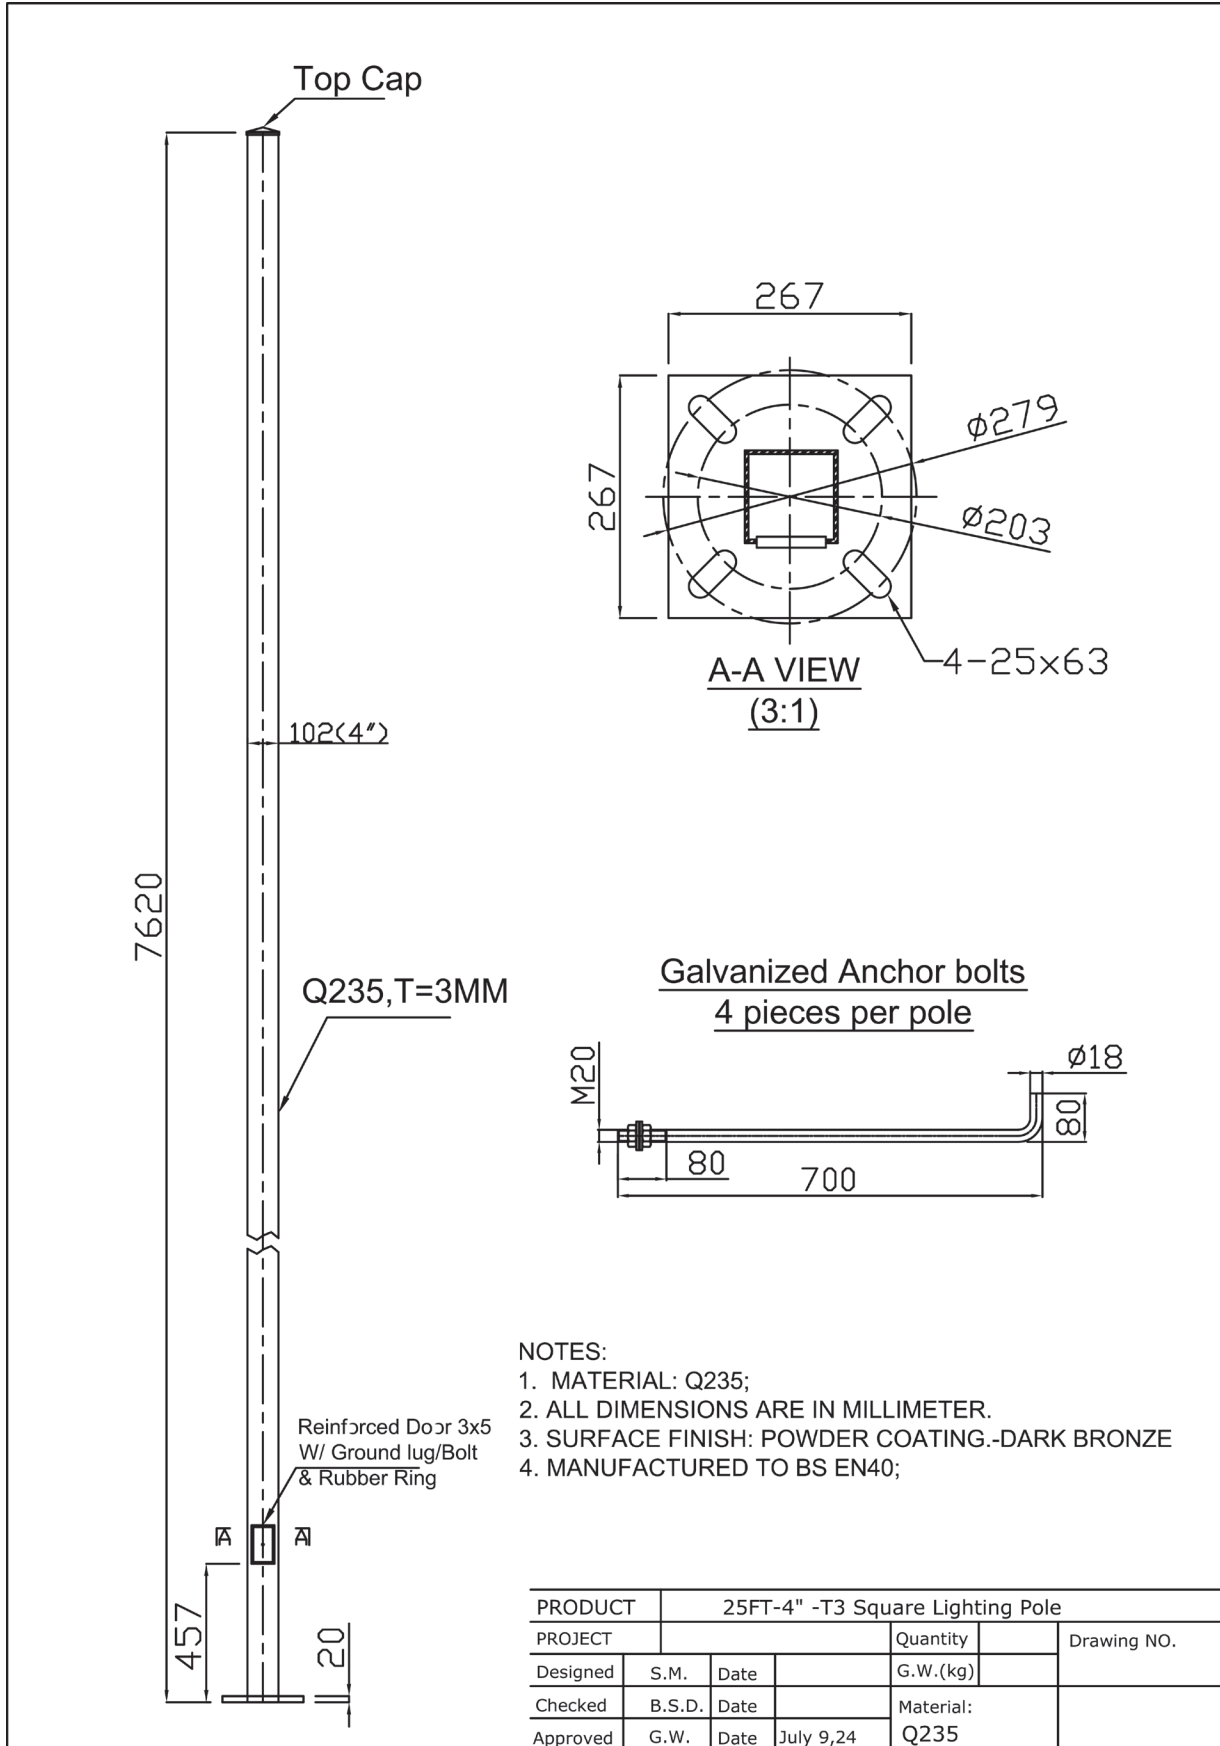

POLES

20FT AND 25FT POLES

Project: _____ Type: _____

Name: _____ Date: _____

20FT

POLES

20FT AND 25FT POLES

Project: _____ Type: _____

Name: _____ Date: _____

25FT

POLES | 20FT AND 25FT POLES

Project: _____ Type: _____

Name: _____ Date: _____

Common Stock Models:

Item #	Model #
19001	20FT-4" Square pole
19002	25FT-4" Square pole

Optional Accessories:

Item #	Model #
19003	TSQ4TVT-1
19004	TSQ4TRVT-1
19005	TSQ4TRVT- Y -1
19006	ANCHOR BOLTS-M20X700*4
19010	BASE PLATE 4X4

19003: Two-Light Bullhorn

19004: Three-Light Bullhorn

19005: Three-Light "Y" Bullhorn

19006: Anchor Bolts

19010: Base Plate