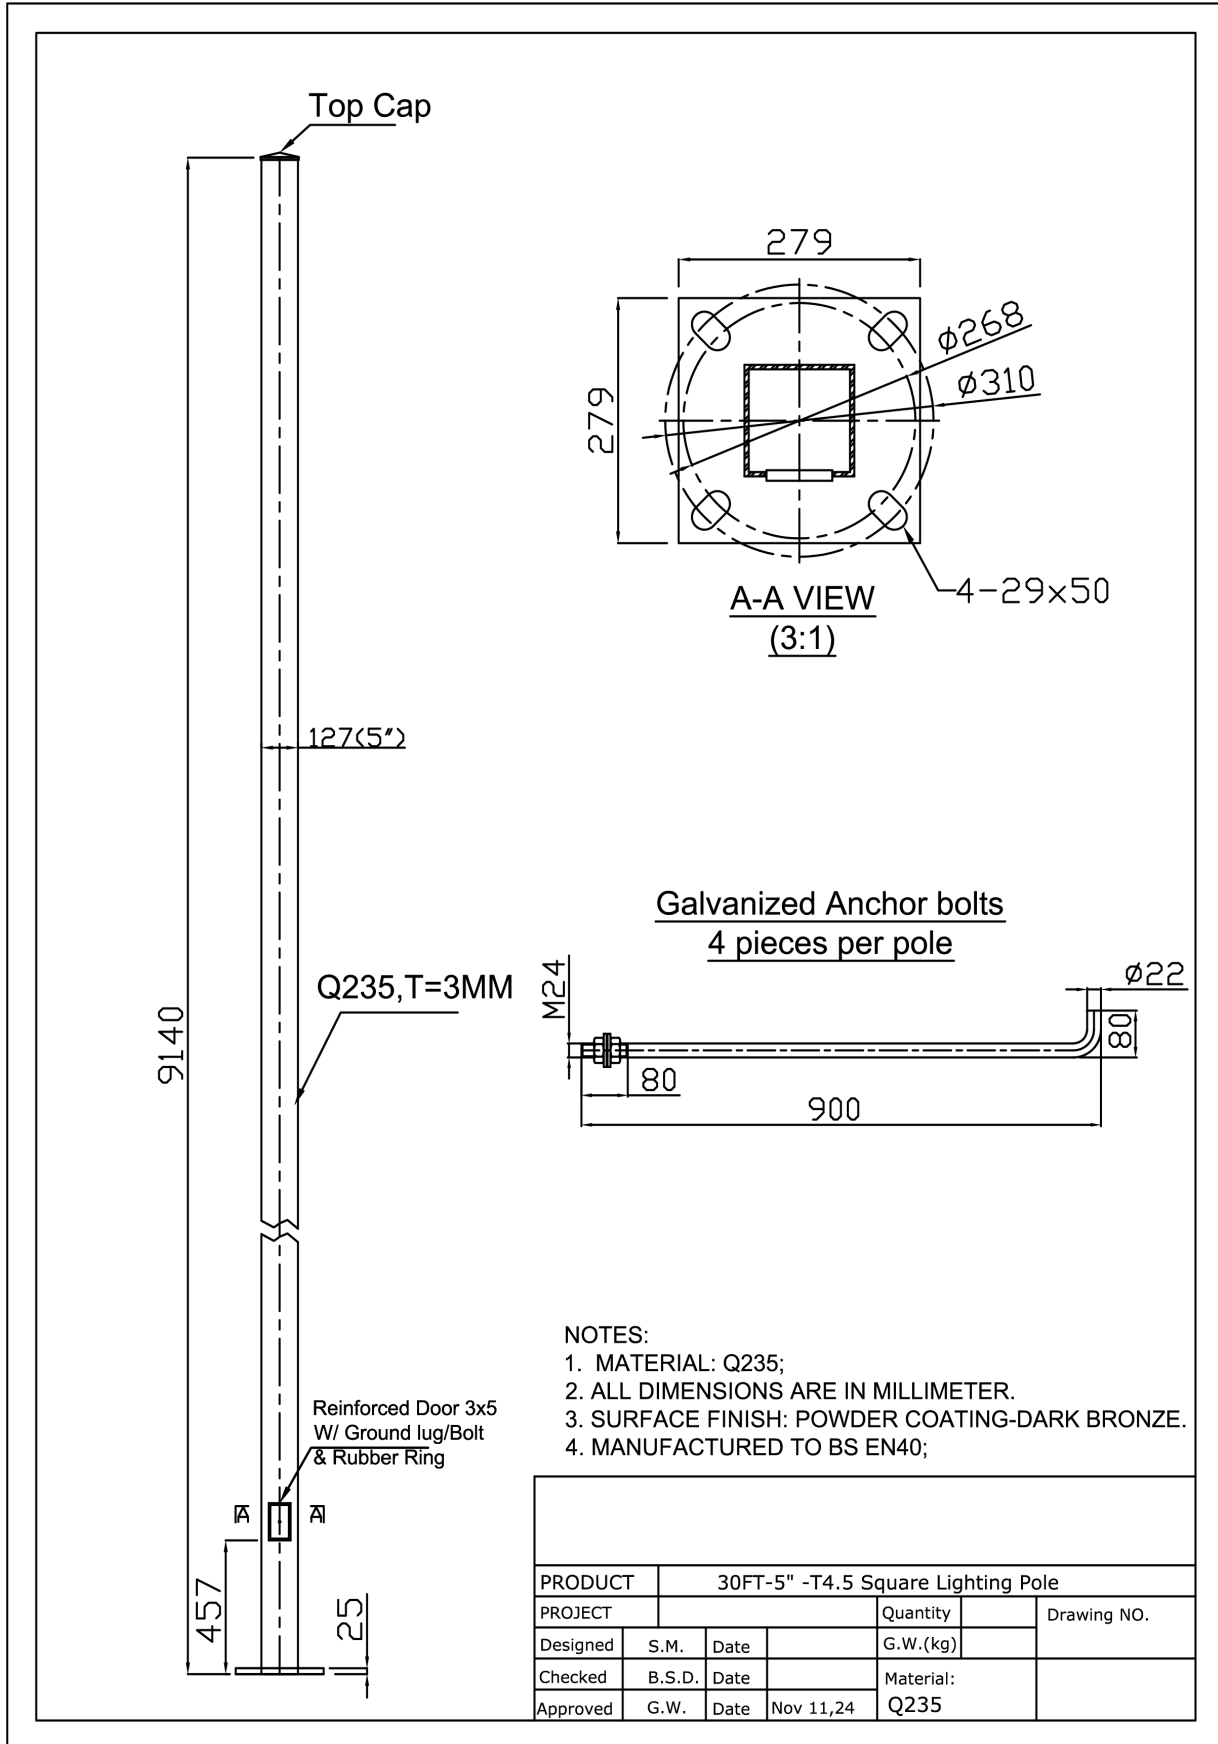

POLES

30FT 5X5
POLES

Project: _____ Type: _____

Name: _____ Date: _____

30FT

POLES

**30FT 5X5
POLES**

Project: _____ Type: _____

Name: _____ Date: _____

ORDER FORM:

(*) Special Order/Not Commonly Stocked

Custom Model Assembly

Fixture

30FT

SES-30FT-5" Square pole
Example Model Number

SES — 30FT

Quantity

Fixture

Common Stock Models:

Optional Accessories:

Item #	Model #
19007	30FT-5" Square pole

Item #	Model #
19003	TSQ4TVT-1
19004	TSQ4TRVT-1
19005	TSQ4TRVT- Y -1
19008	ANCHOR BOLTS-M24X900*4
19009	BASE PLATE 5X5

19003: Two-Light Bullhorn

19004: Three-Light Bullhorn

19005: Three-Light "Y" Bullhorn

19008: 5"x5" Anchor Bolts

19009: 5"x5" Base Plate